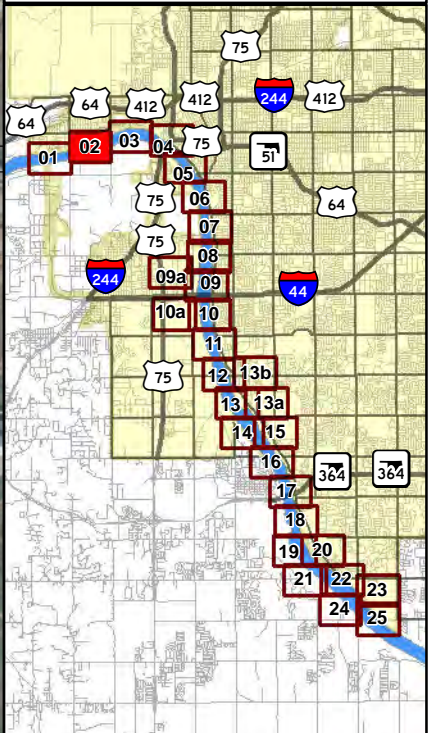

Keystone Dam Release Inundation Areas

250,000 CFS Release

Atlas Page: **01**

- Tulsa City-County Levees
- Tulsa City Limits
- 250K CFS Release

**Keystone Dam
Release
Inundation Areas**

**250,000 CFS
Release**

Atlas Page: 02

-  Tulsa City-County Levees
-  Tulsa City Limits
-  250K CFS Release

Keystone Dam Release Inundation Areas

250,000 CFS Release

Atlas Page: **03**

- Tulsa City-County Levees
- Tulsa City Limits
- 250K CFS Release

Keystone Dam Release Inundation Areas

**250,000 CFS
Release**

Atlas Page: **04**

-  Tulsa City-County Levees
-  Tulsa City Limits
-  250K CFS Release

Keystone Dam Release Inundation Areas

250,000 CFS Release

Keystone Dam Release Inundation Areas

250,000 CFS Release

Atlas Page: 18

- Tulsa City-County Levees
- Tulsa City Limits
- 250K CFS Release

Keystone Dam Release Inundation Areas

**250,000 CFS
Release**

Atlas Page: **19**