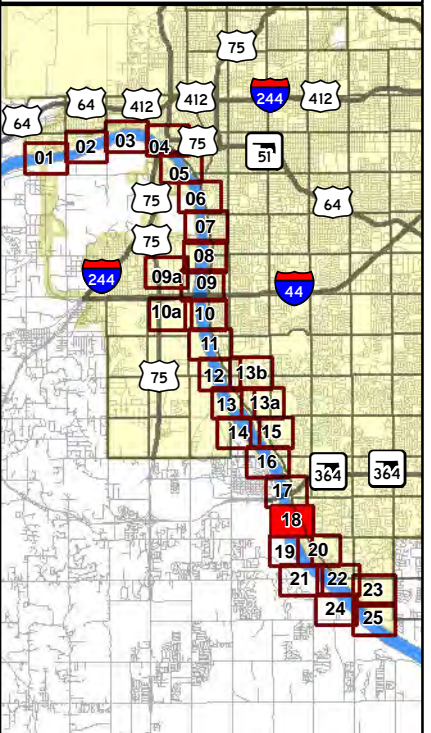

-  Tulsa City-County Levees
-  Tulsa City Limits
-  250K CFS Release

**Keystone Dam
Release
Inundation Areas**

**250,000 CFS
Release**

Atlas Page: [17](#)

-  Tulsa City-County Levees
-  Tulsa City Limits
-  250K CFS Release

Keystone Dam Release Inundation Areas

250,000 CFS Release

Atlas Page: 18

- Tulsa City-County Levees
- Tulsa City Limits
- 250K CFS Release

Keystone Dam Release Inundation Areas

**250,000 CFS
Release**

Atlas Page: **19**