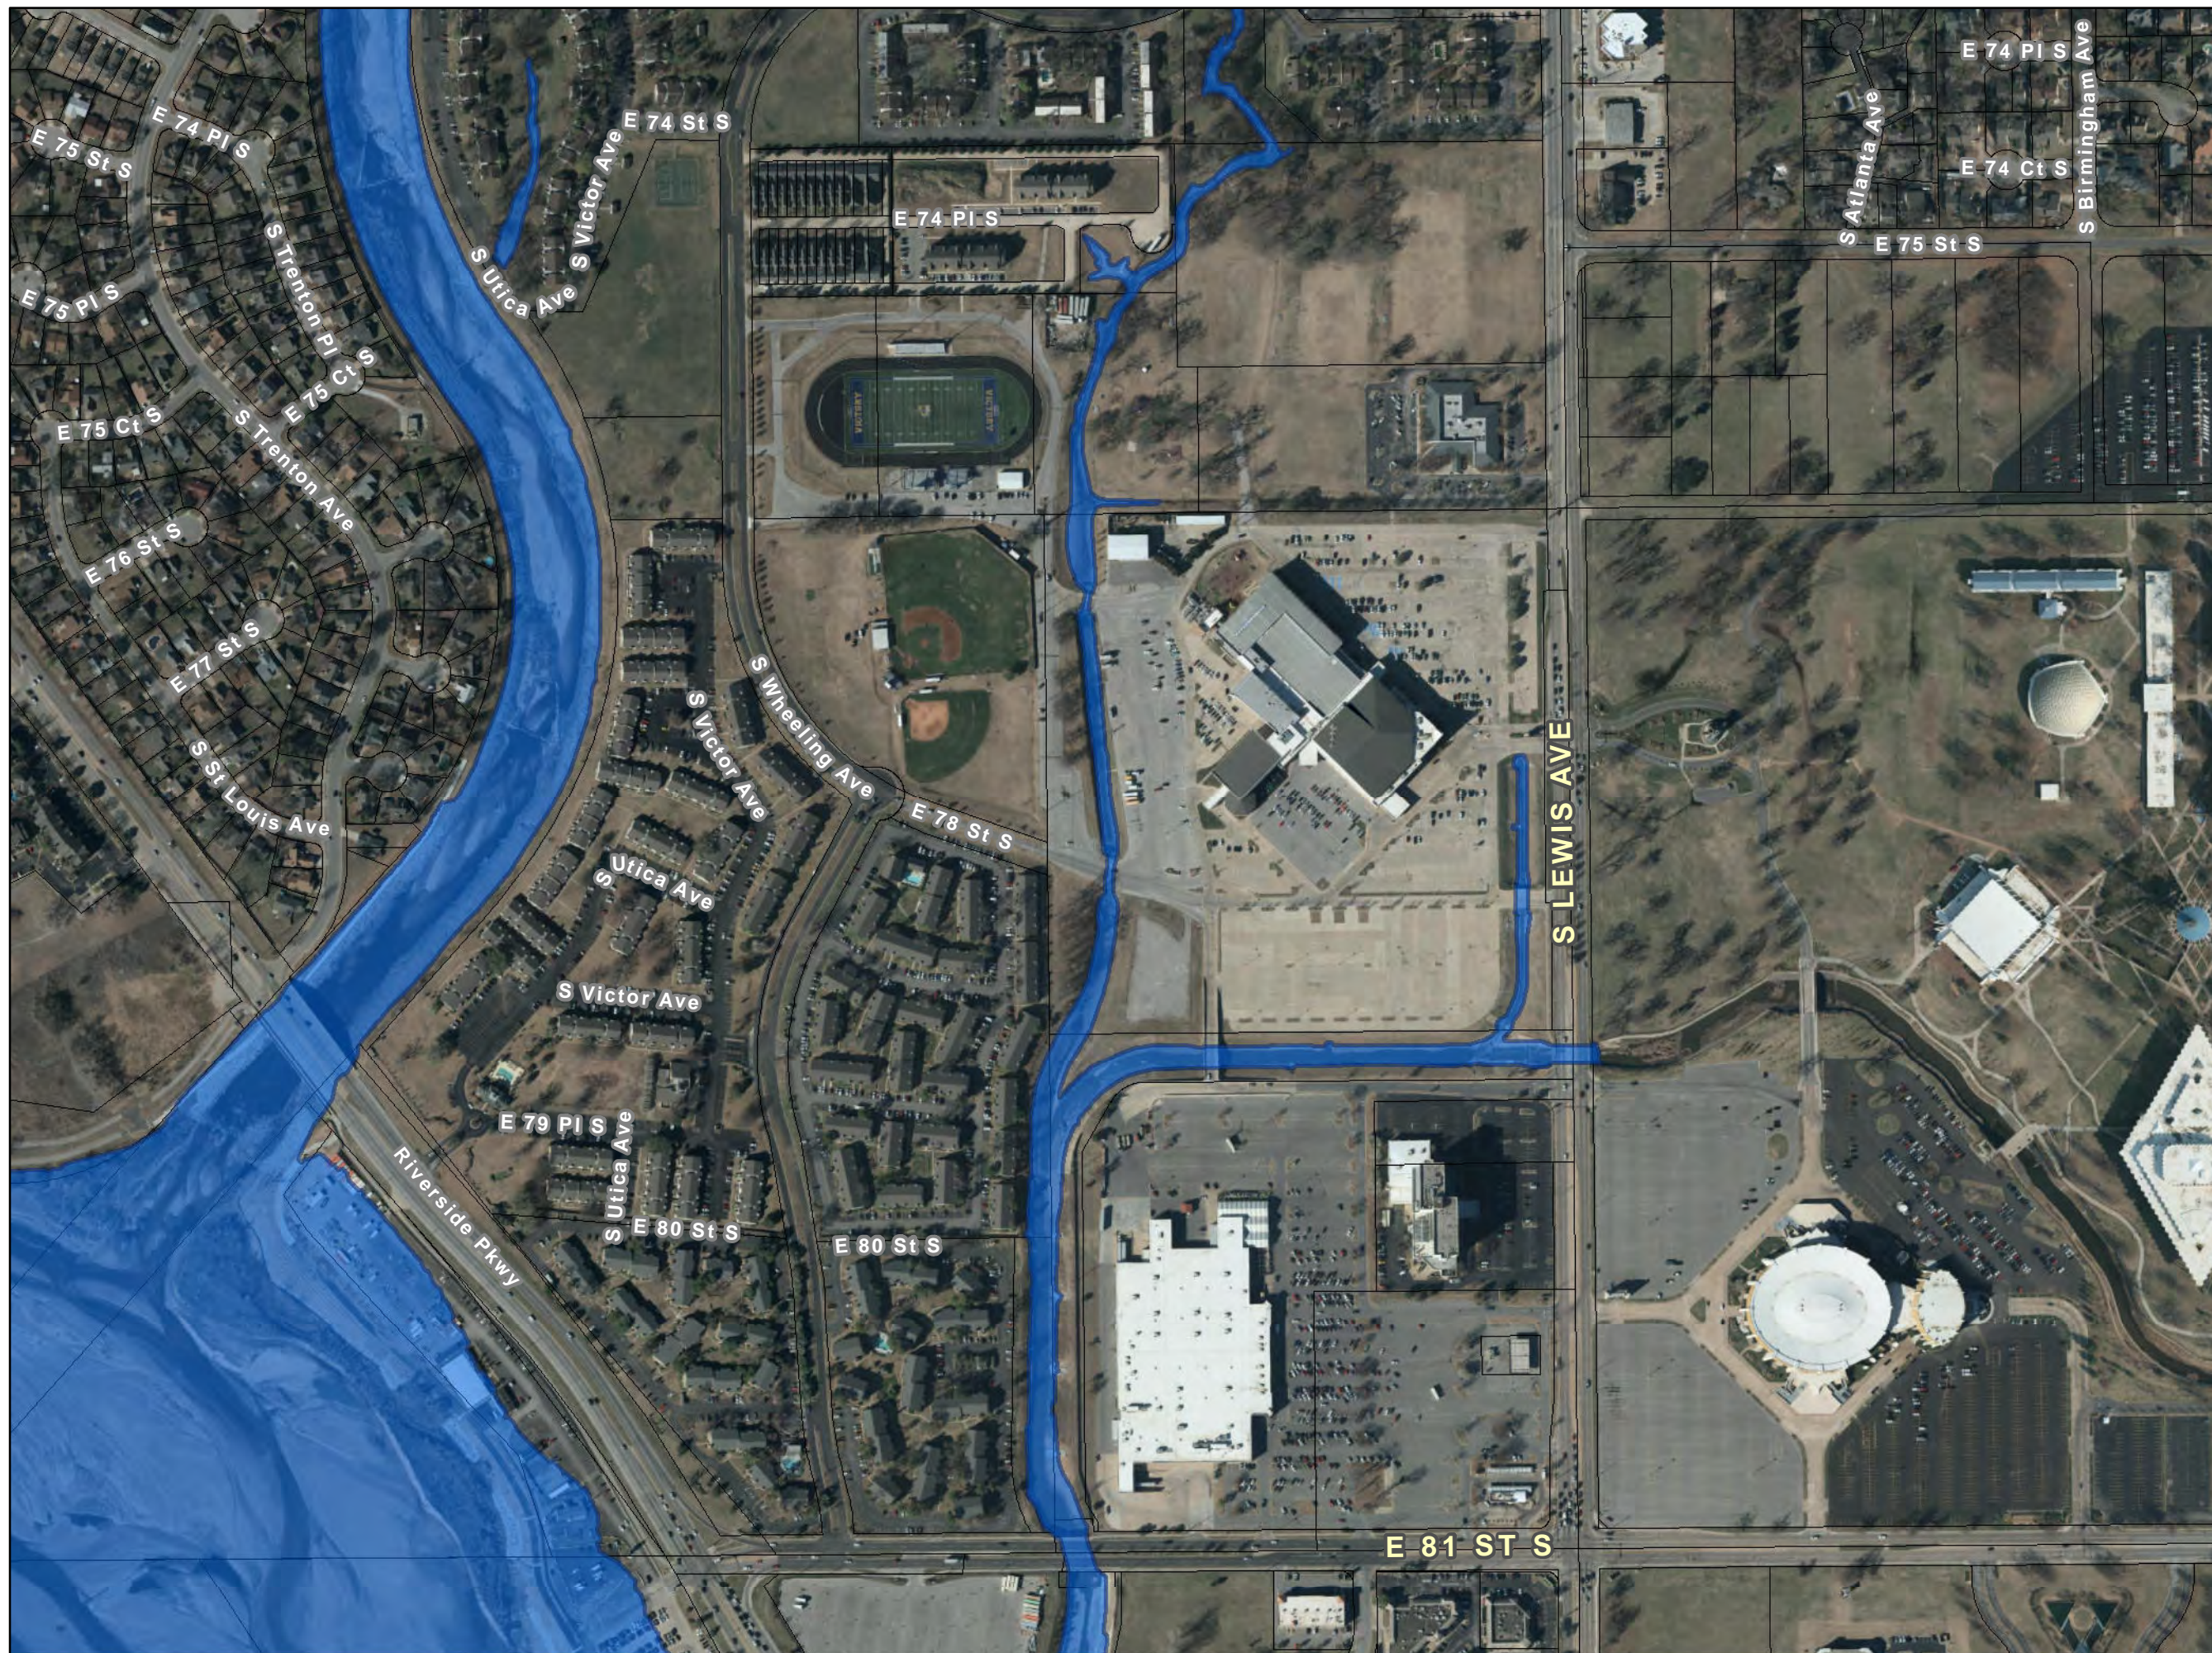

Keystone Dam Release Inundation Areas

**250,000 CFS
Release**

Atlas Page: 13a

- Tulsa City-County Levees
- Tulsa City Limits
- 250K CFS Release