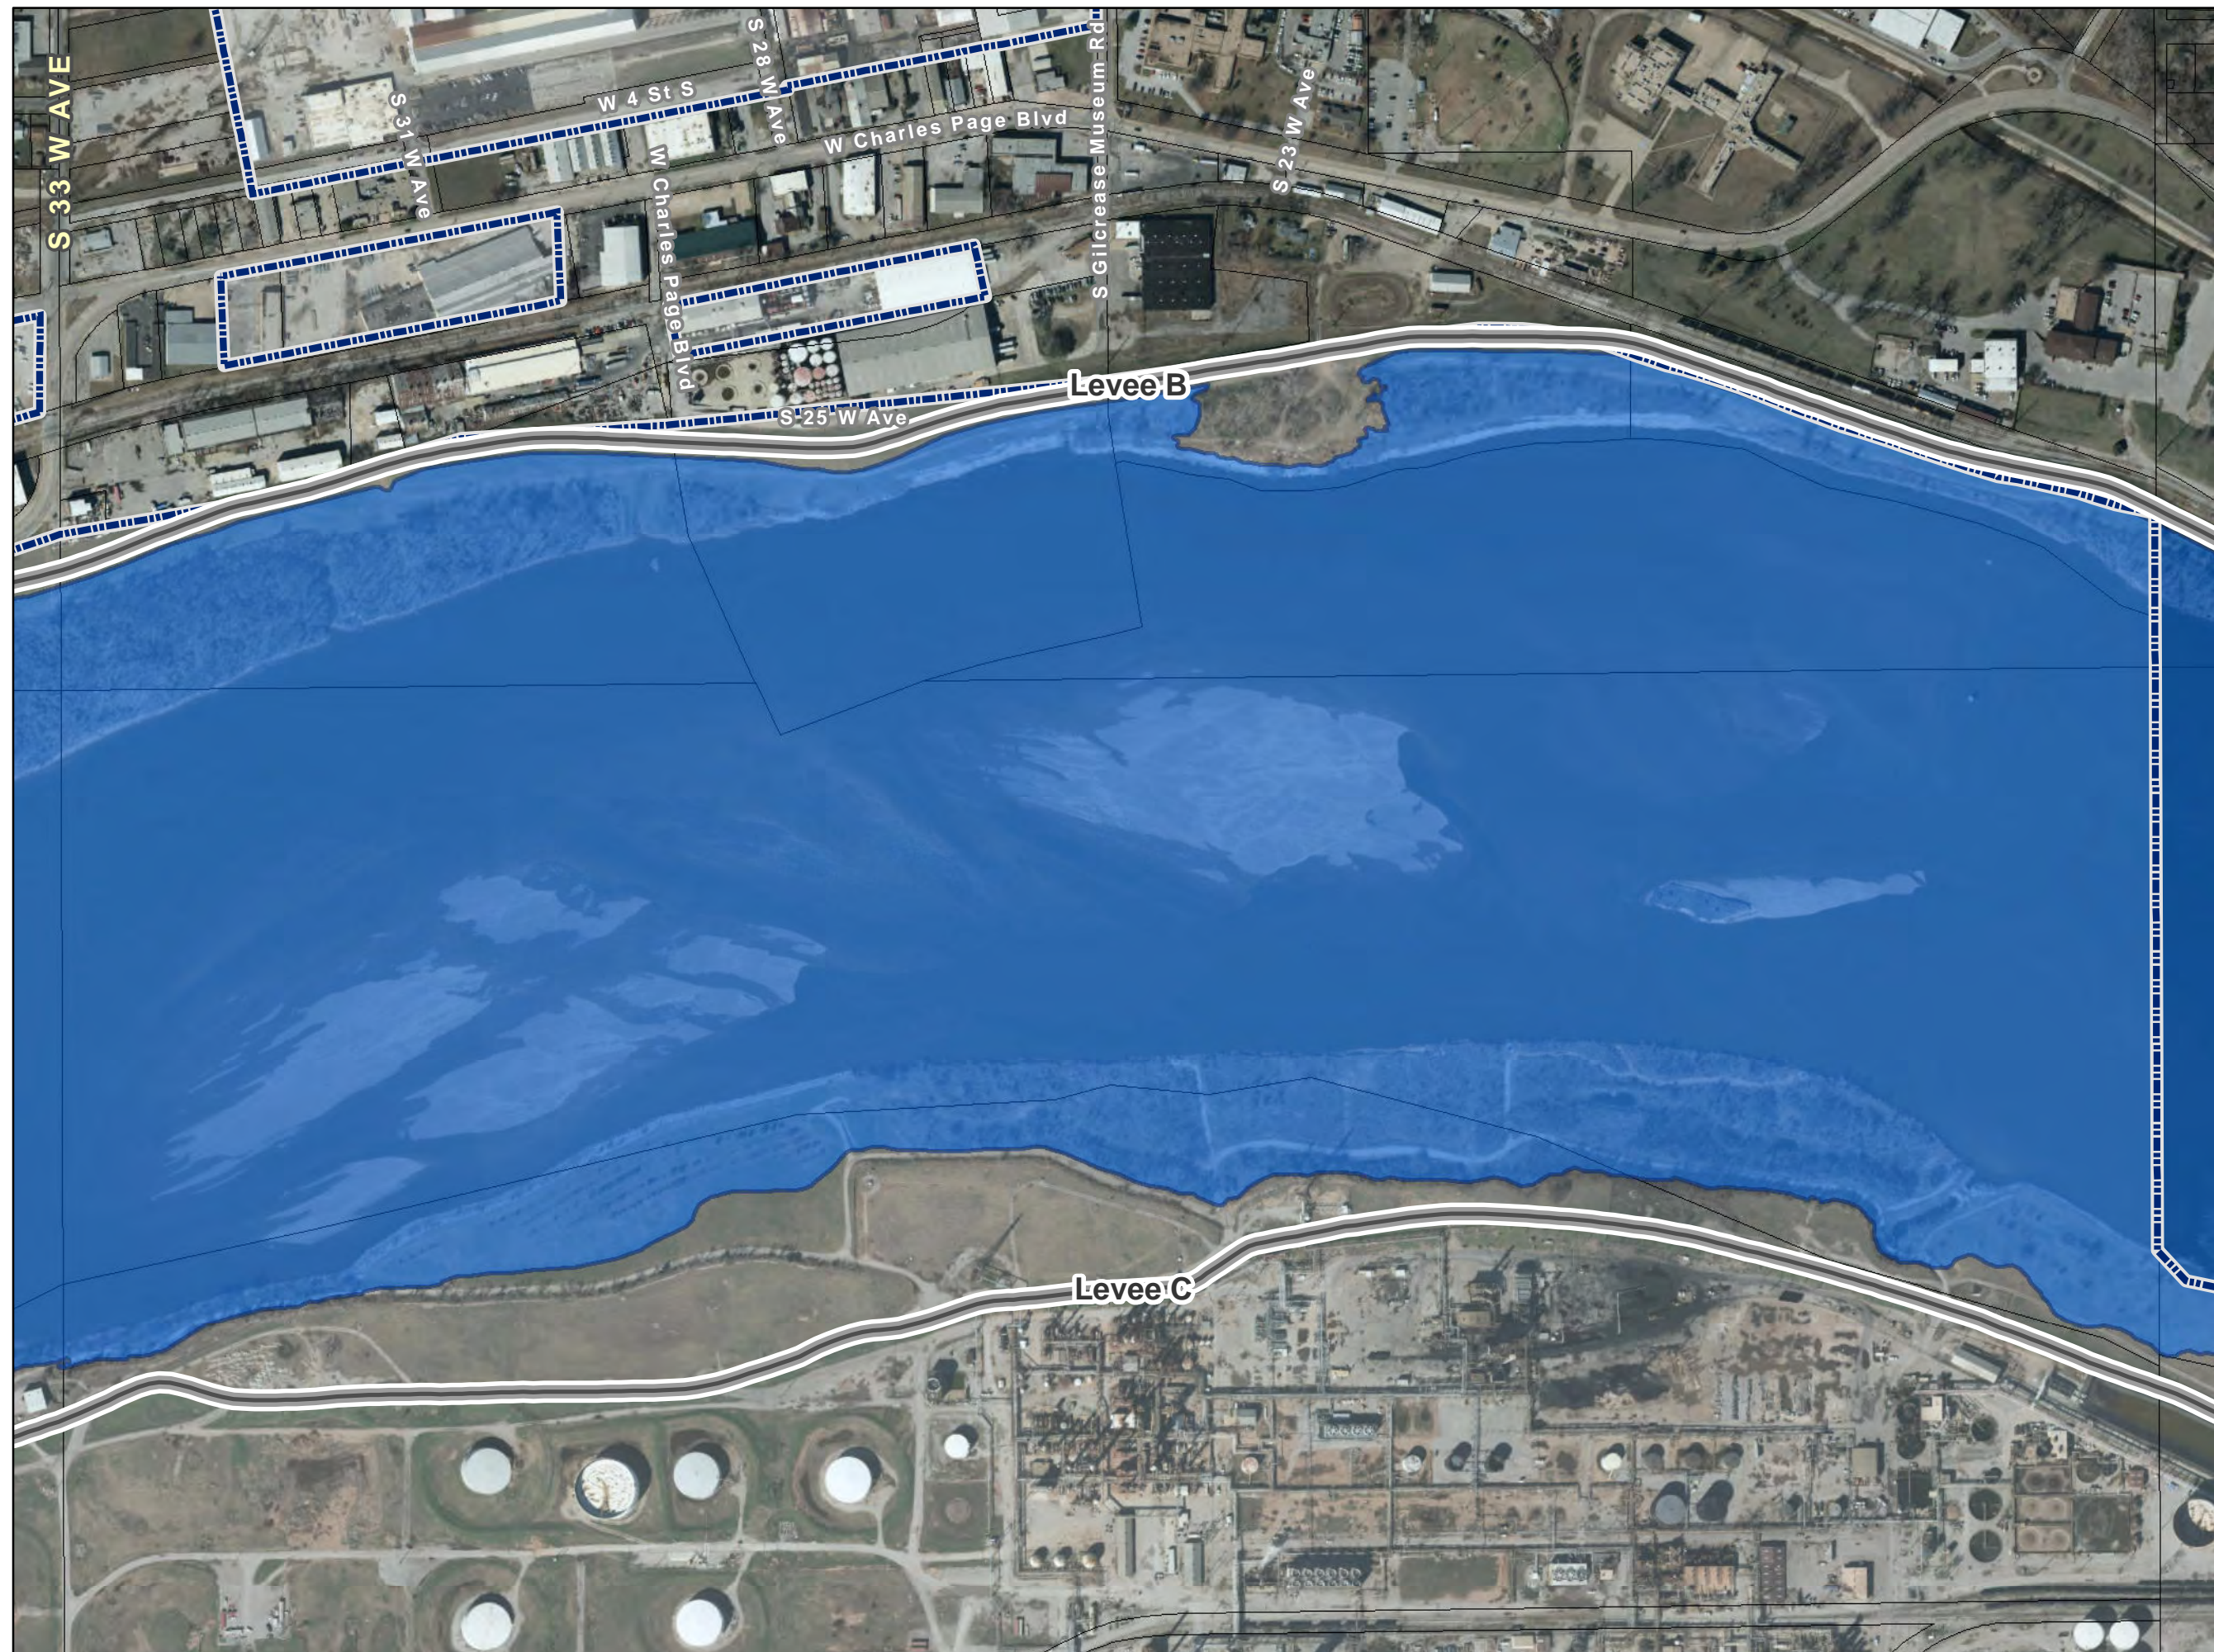

Keystone Dam Release Inundation Areas

**250,000 CFS
Release**

Atlas Page: **04**

-  Tulsa City-County Levees
-  Tulsa City Limits
-  250K CFS Release

Keystone Dam Release Inundation Areas

250,000 CFS Release