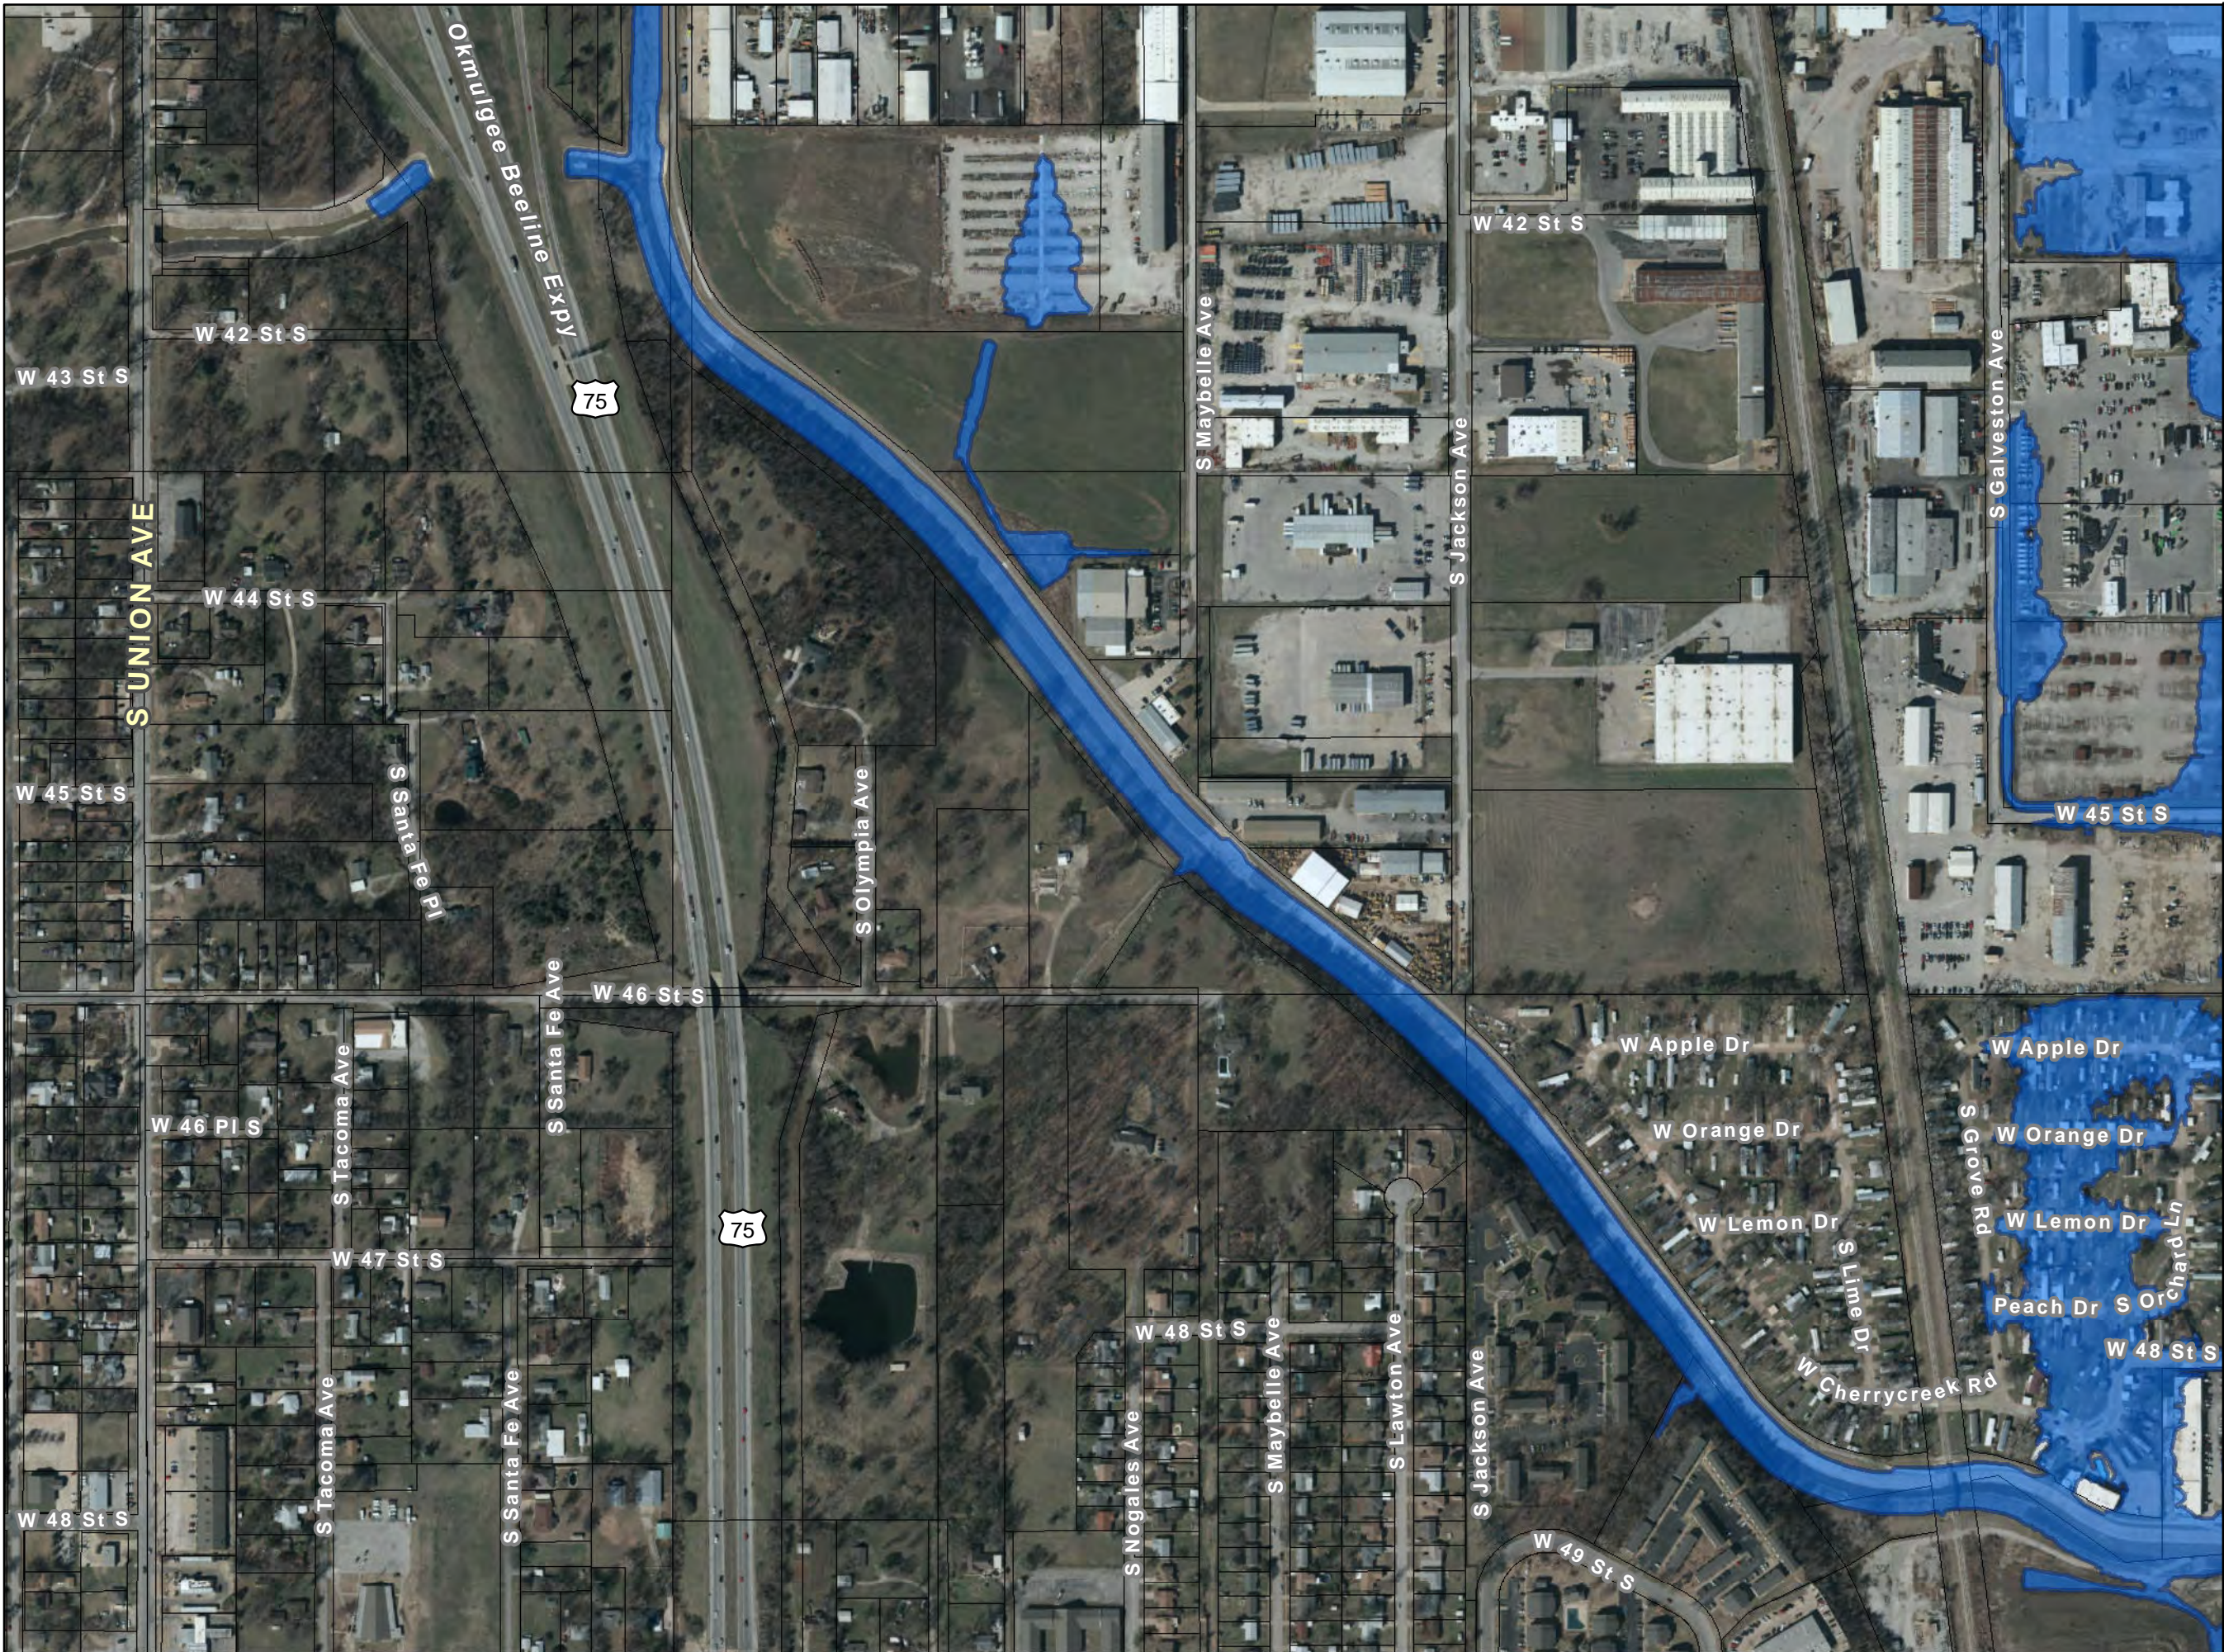

**Keystone Dam
Release
Inundation Areas**

**250,000 CFS
Release**

Atlas Page: 09a

- Tulsa City-County Levees
- Tulsa City Limits
- 250K CFS Release