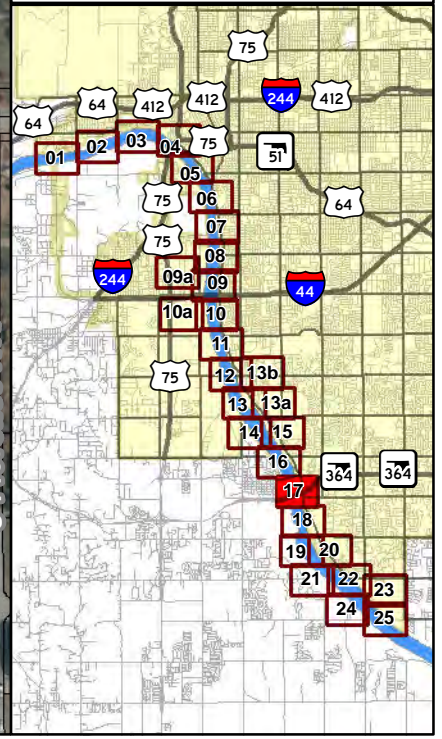

Keystone Dam Release Inundation Areas

250,000 CFS Release

Atlas Page: 15

- Tulsa City-County Levees
- Tulsa City Limits
- 250K CFS Release

Keystone Dam Release Inundation Areas

**250,000 CFS
Release**

Atlas Page: 16

-  Tulsa City-County Levees
-  Tulsa City Limits
-  250K CFS Release

**Keystone Dam
Release
Inundation Areas**

**250,000 CFS
Release**

Atlas Page: [17](#)

-  Tulsa City-County Levees
-  Tulsa City Limits
-  250K CFS Release

Keystone Dam Release Inundation Areas

250,000 CFS Release

Atlas Page: 18

- Tulsa City-County Levees
- Tulsa City Limits
- 250K CFS Release

Keystone Dam Release Inundation Areas

**250,000 CFS
Release**

Atlas Page: **19**