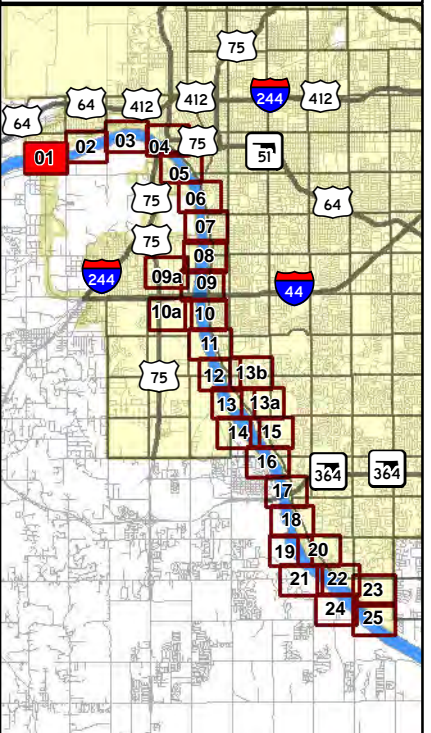

Keystone Dam Release Inundation Areas

250,000 CFS Release

Atlas Page: **01**

- Tulsa City-County Levees
- Tulsa City Limits
- 250K CFS Release

**Keystone Dam
Release
Inundation Areas**

**250,000 CFS
Release**

Atlas Page: 02

-  Tulsa City-County Levees
-  Tulsa City Limits
-  250K CFS Release

Keystone Dam Release Inundation Areas

250,000 CFS Release

Atlas Page: **03**

- Tulsa City-County Levees
- Tulsa City Limits
- 250K CFS Release

Keystone Dam Release Inundation Areas

**250,000 CFS
Release**

Atlas Page: **04**

-  Tulsa City-County Levees
-  Tulsa City Limits
-  250K CFS Release

Keystone Dam Release Inundation Areas

250,000 CFS Release

Keystone Dam Release Inundation Areas

250,000 CFS Release

Atlas Page: 18

- Tulsa City-County Levees
- Tulsa City Limits
- 250K CFS Release

Keystone Dam Release Inundation Areas

**250,000 CFS
Release**

Atlas Page: **19**