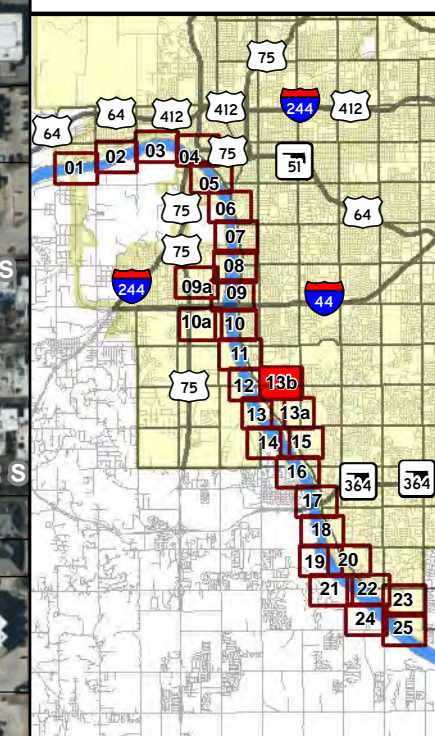

Keystone Dam Release Inundation Areas

**250,000 CFS
Release**

Atlas Page: 13a

-  Tulsa City-County Levees
-  Tulsa City Limits
-  250K CFS Release

Keystone Dam Release Inundation Areas

250,000 CFS Release

Atlas Page: **13b**

- Tulsa City-County Levees
- Tulsa City Limits
- 250K CFS Release

Keystone Dam Release Inundation Areas

**250,000 CFS
Release**

Atlas Page: 14

-  Tulsa City-County Levees
-  Tulsa City Limits
-  250K CFS Release