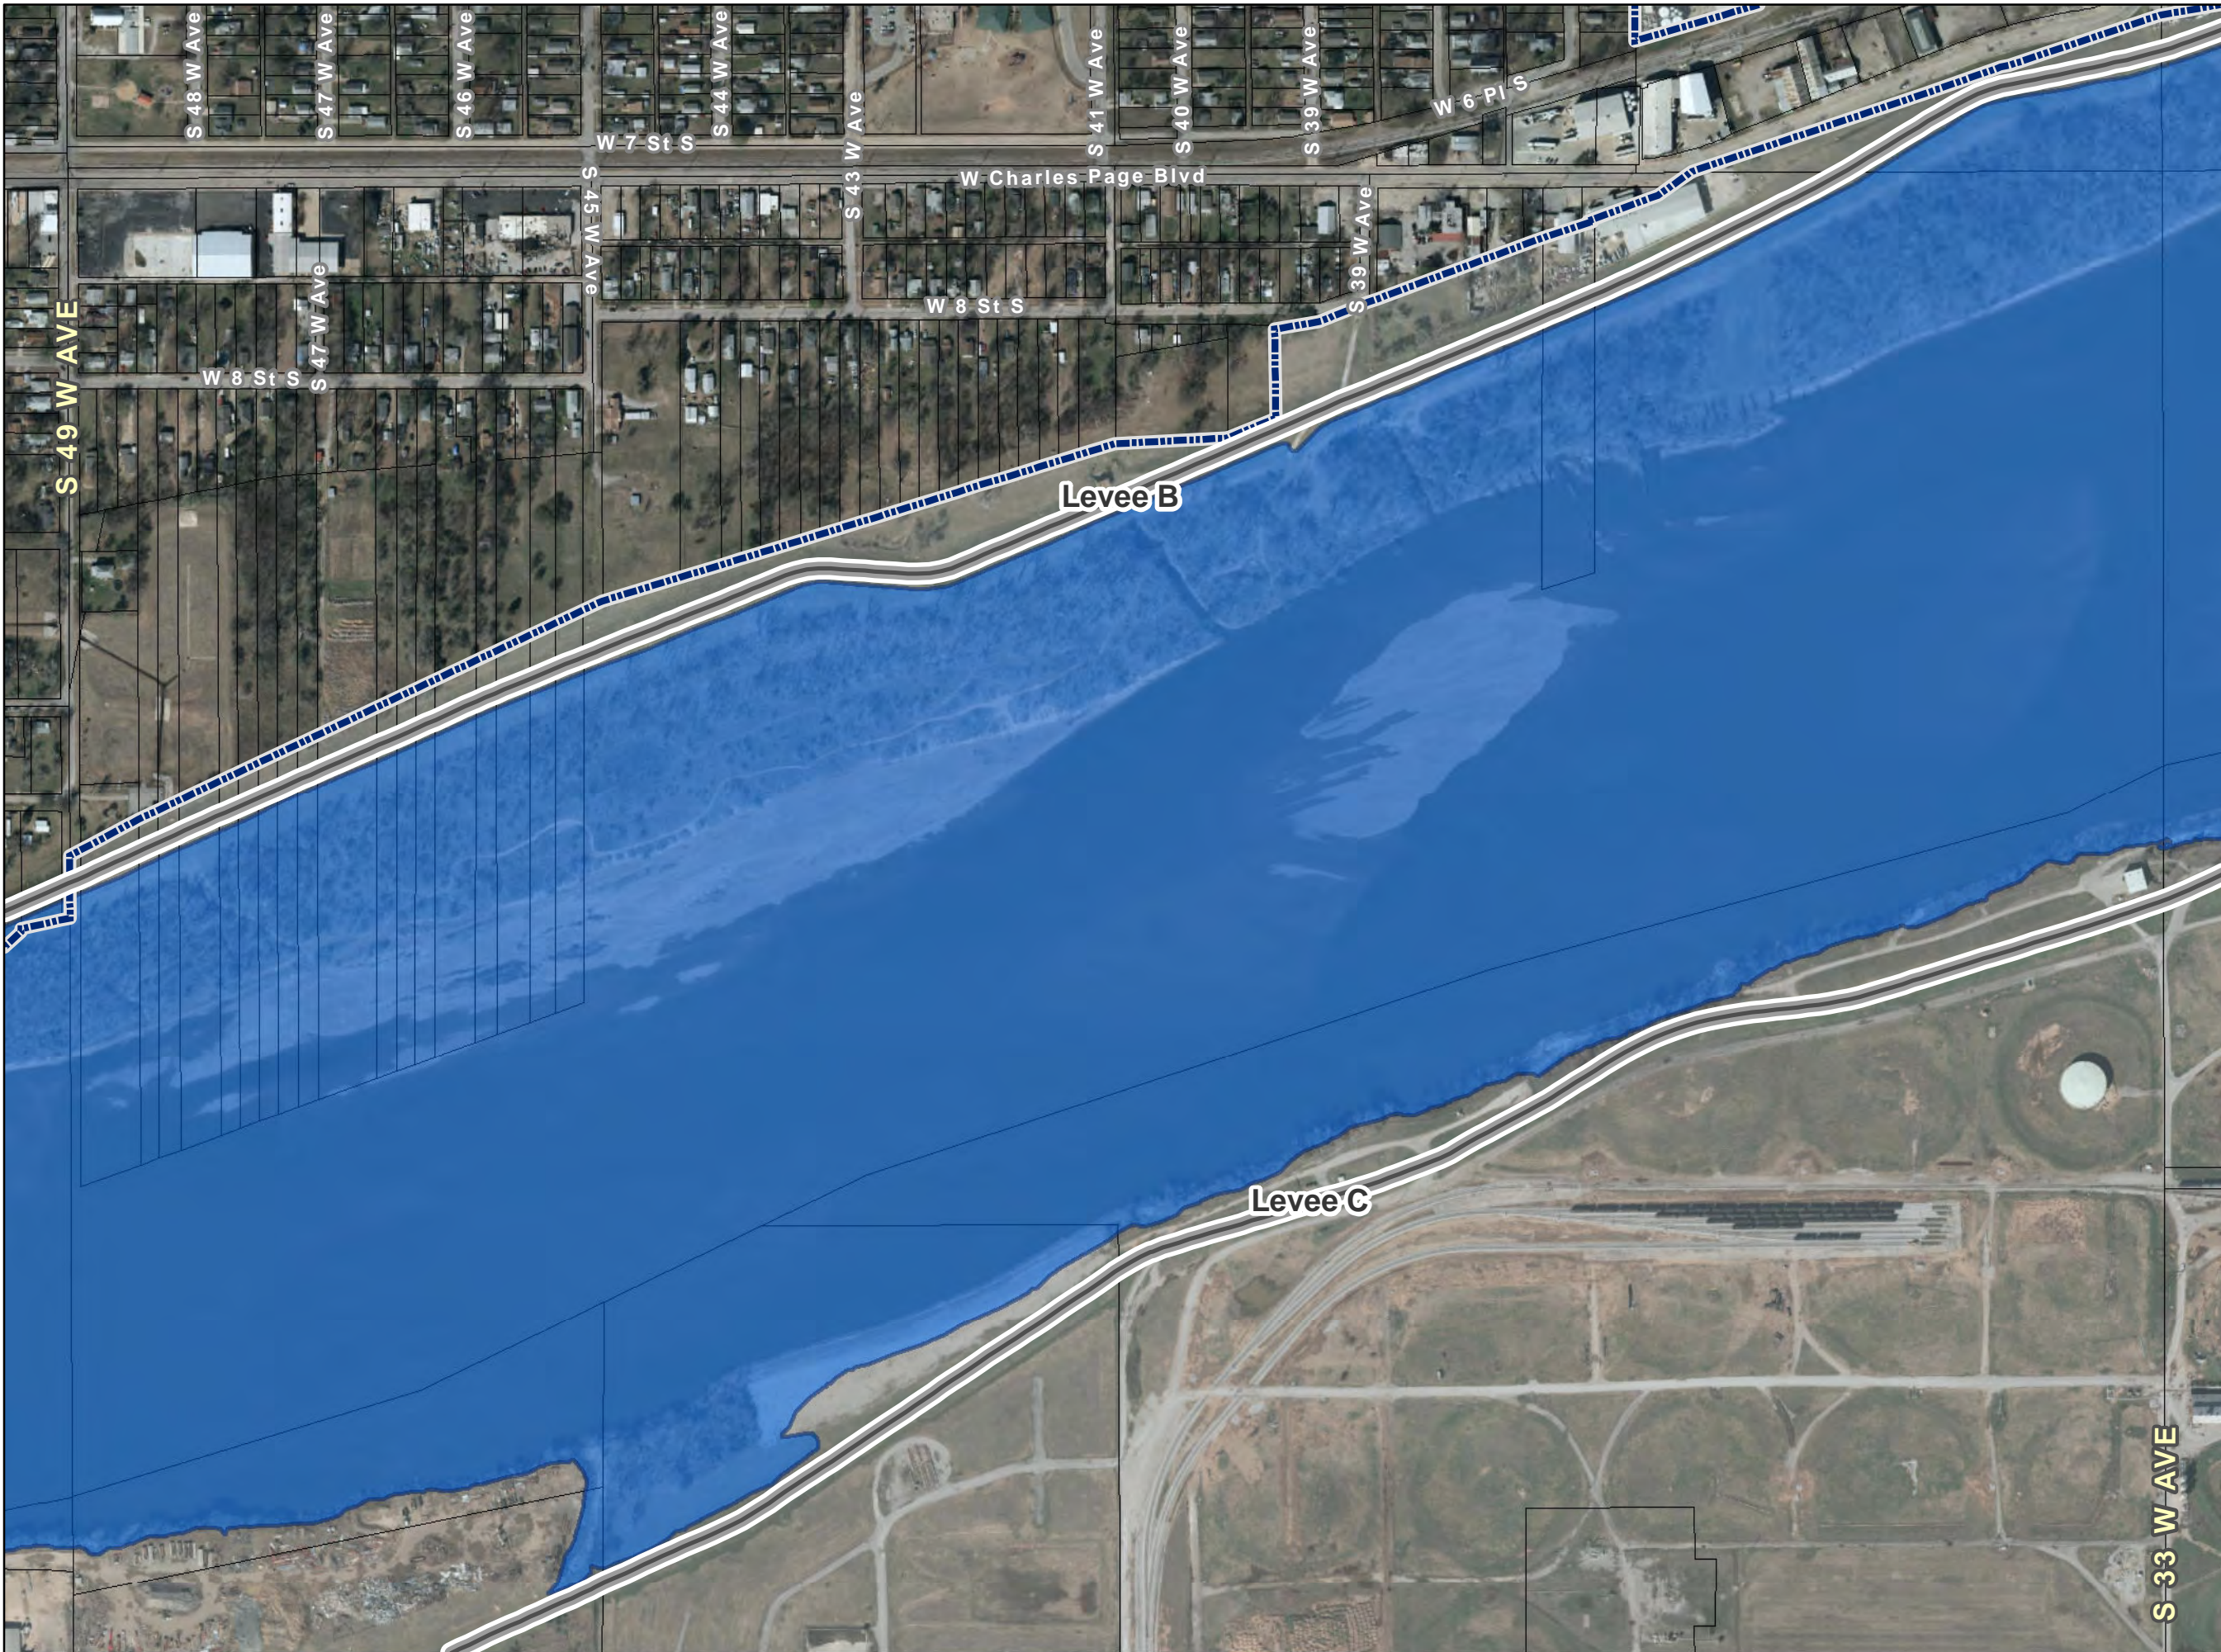

**Keystone Dam
Release
Inundation Areas**

**250,000 CFS
Release**

Atlas Page: 02

- Tulsa City-County Levees
- Tulsa City Limits
- 250K CFS Release