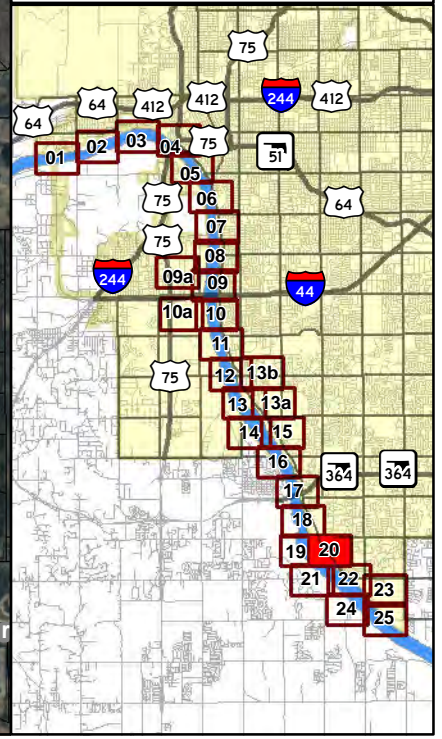

Keystone Dam Release Inundation Areas

250,000 CFS Release

Atlas Page: 18

- Tulsa City-County Levees
- Tulsa City Limits
- 250K CFS Release

Keystone Dam Release Inundation Areas

**250,000 CFS
Release**

Atlas Page: **19**

-  Tulsa City-County Levees
-  Tulsa City Limits
-  250K CFS Release

Keystone Dam Release Inundation Areas

250,000 CFS Release

Atlas Page: [20](#)

- Tulsa City-County Levees
- Tulsa City Limits
- 250K CFS Release