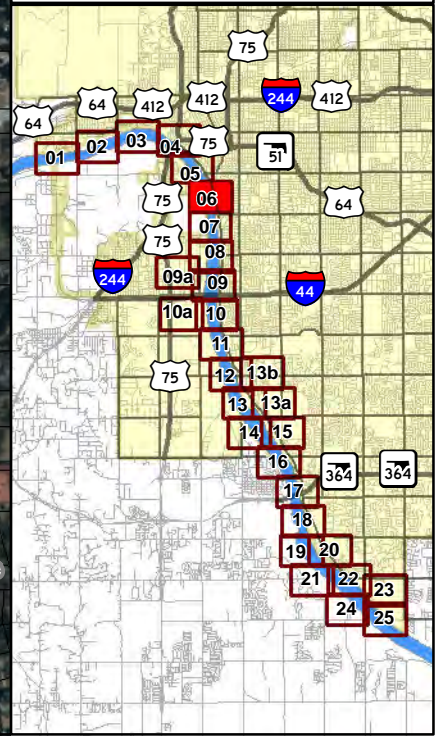

Atlas Page: 02

-  Tulsa City-County Levees
-  Tulsa City Limits
-  250K CFS Release

Keystone Dam Release Inundation Areas

250,000 CFS Release

Atlas Page: **03**

- Tulsa City-County Levees
- Tulsa City Limits
- 250K CFS Release

Keystone Dam Release Inundation Areas

**250,000 CFS
Release**

Atlas Page: **04**

-  Tulsa City-County Levees
-  Tulsa City Limits
-  250K CFS Release

Keystone Dam Release Inundation Areas

250,000 CFS Release

Atlas Page: **05**

-  Tulsa City-County Levees
-  Tulsa City Limits
-  250K CFS Release

**Keystone Dam
Release
Inundation Areas**

**250,000 CFS
Release**

Atlas Page: 06

-  Tulsa City-County Levees
-  Tulsa City Limits
-  250K CFS Release

Keystone Dam Release Inundation Areas

**250,000 CFS
Release**

Atlas Page: **07**

-  Tulsa City-County Levees
-  Tulsa City Limits
-  250K CFS Release

Keystone Dam Release Inundation Areas

**250,000 CFS
Release**