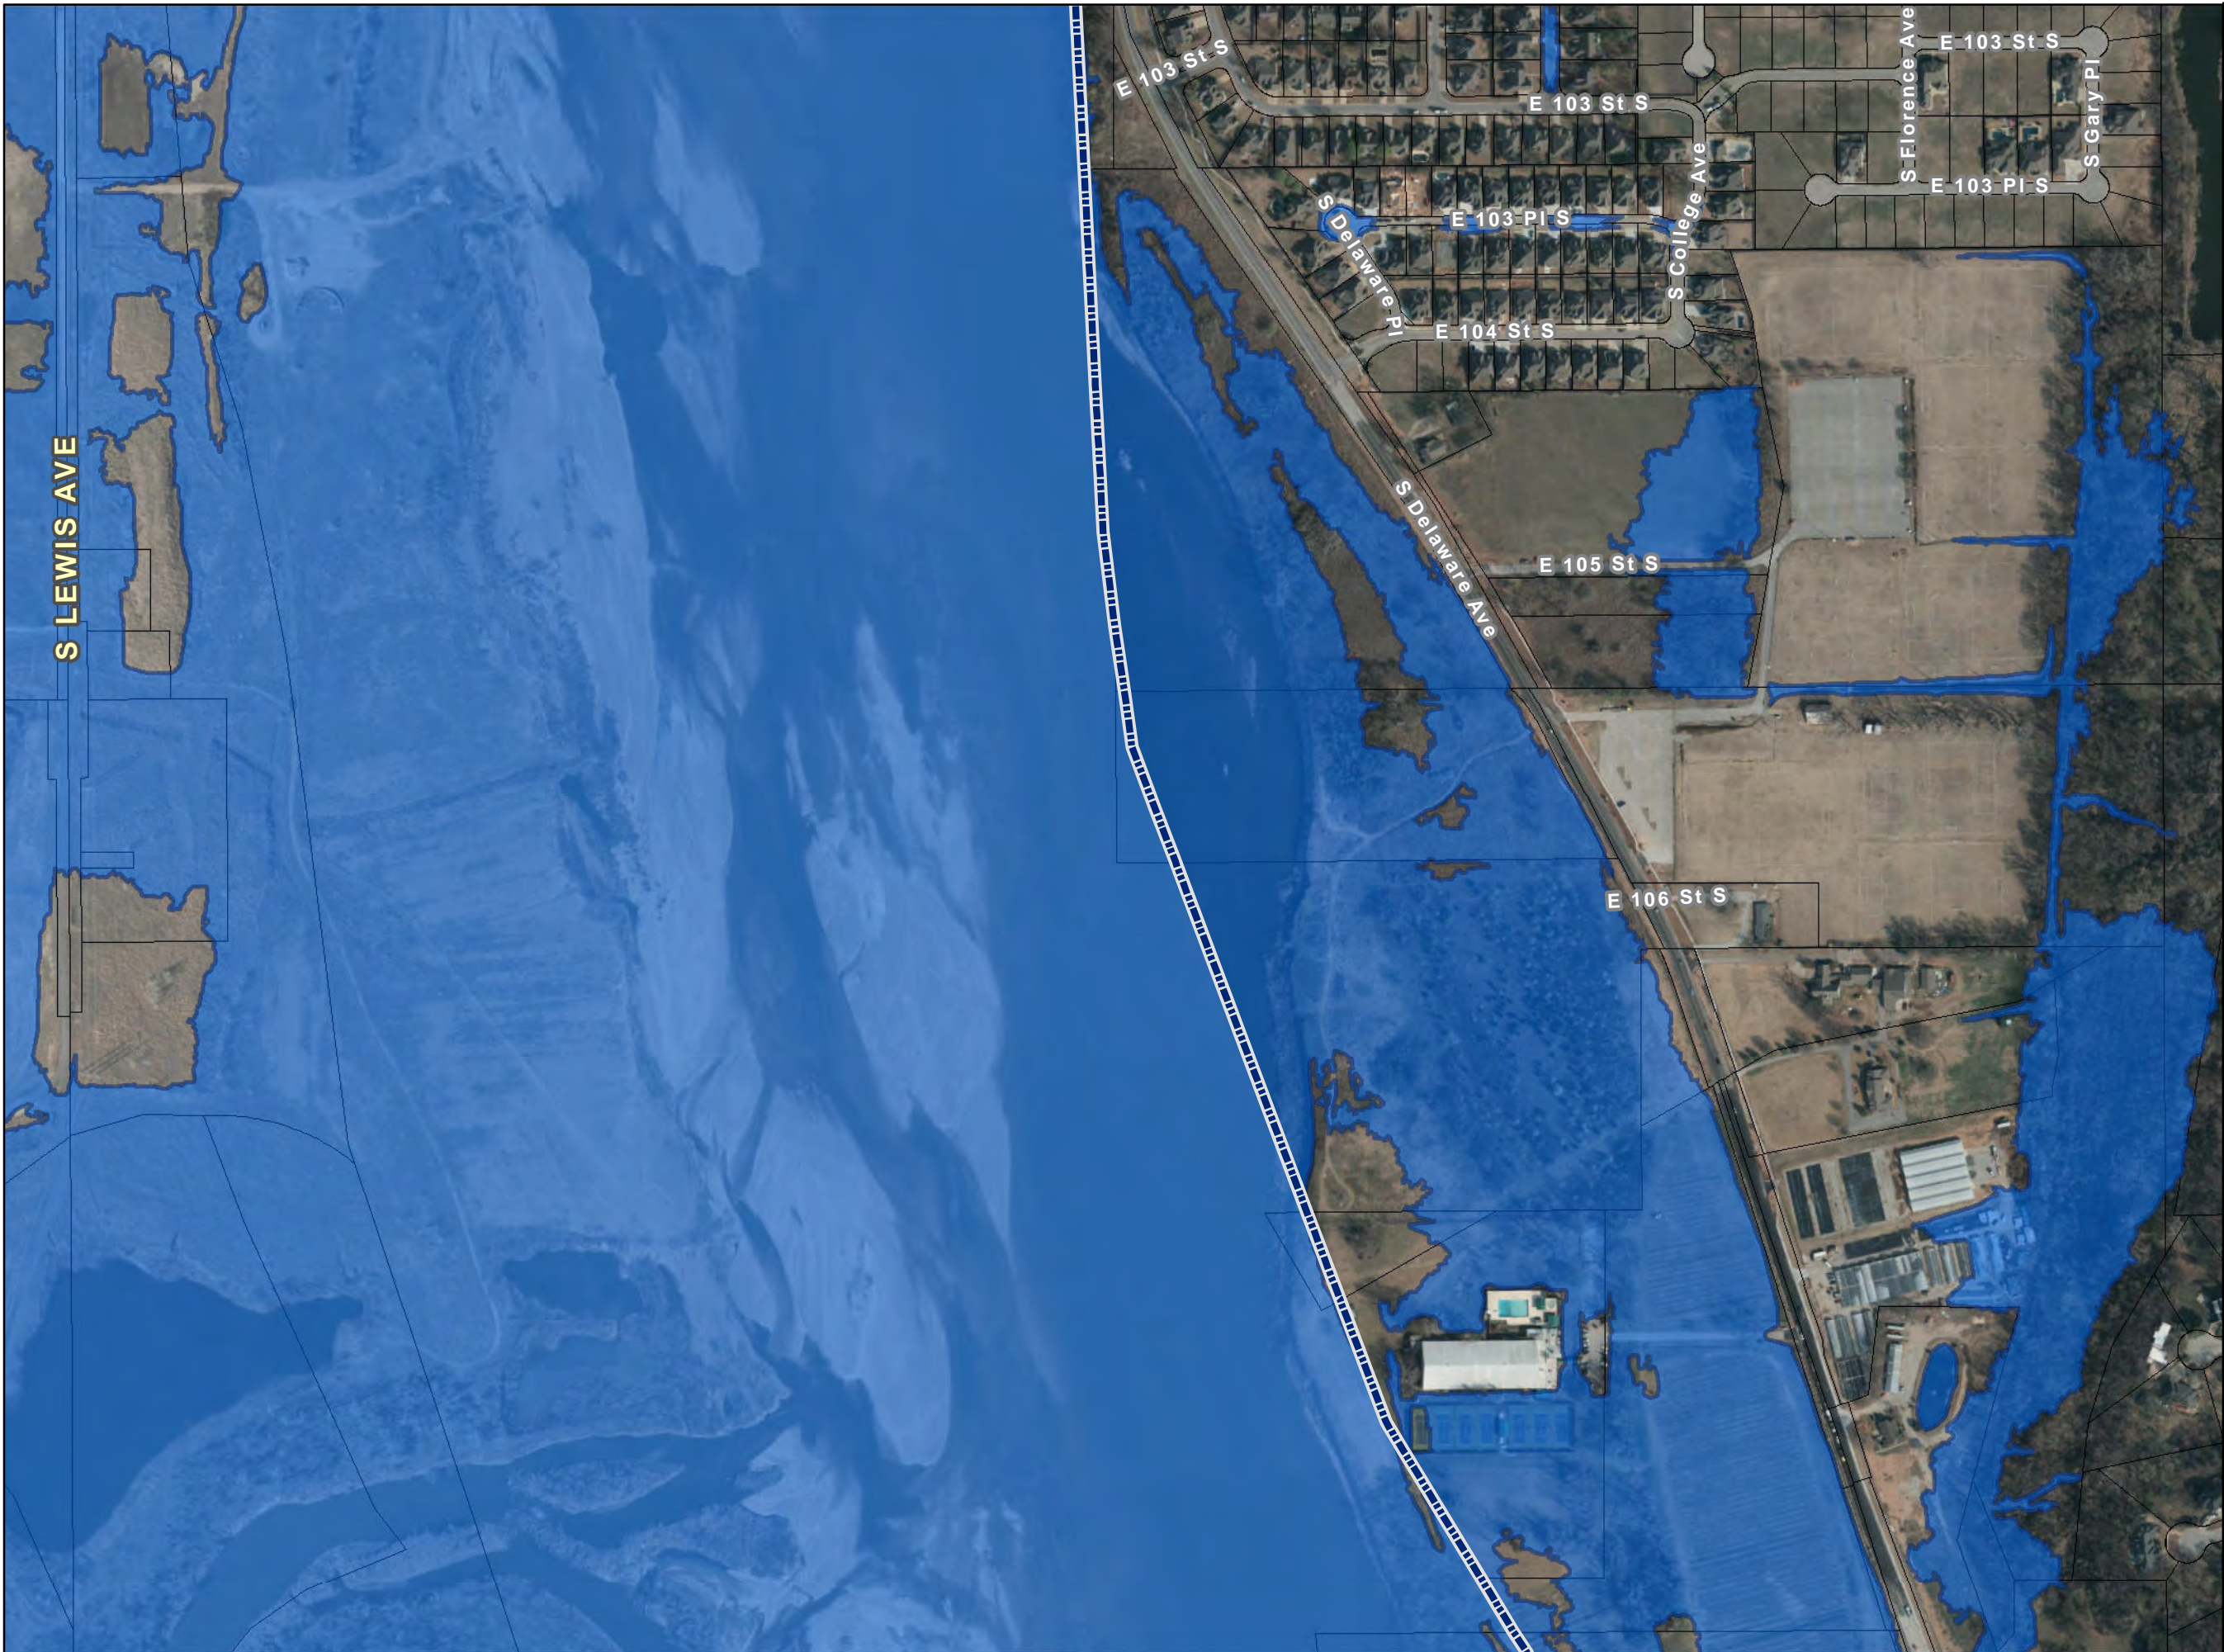

Keystone Dam Release Inundation Areas

250,000 CFS Release

Atlas Page: 18

- Tulsa City-County Levees
- Tulsa City Limits
- 250K CFS Release