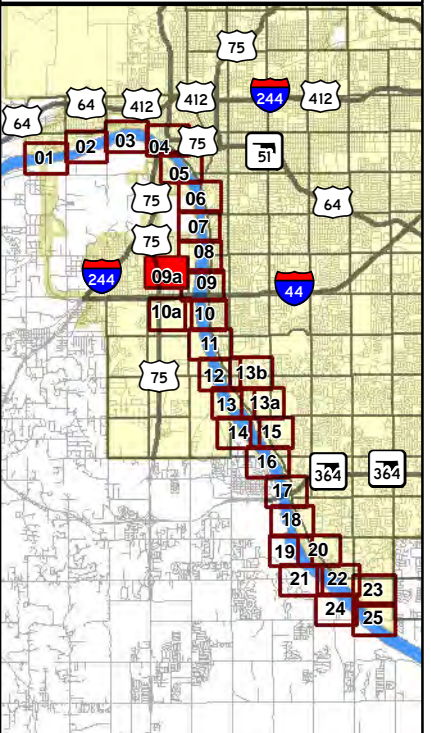

Keystone Dam Release Inundation Areas

**250,000 CFS
Release**

Atlas Page: **07**

-  Tulsa City-County Levees
-  Tulsa City Limits
-  250K CFS Release

Keystone Dam Release Inundation Areas

**250,000 CFS
Release**

Atlas Page: 08

-  Tulsa City-County Levees
-  Tulsa City Limits
-  250K CFS Release

**Keystone Dam
Release
Inundation Areas**

**250,000 CFS
Release**

Atlas Page: 09

-  Tulsa City-County Levees
-  Tulsa City Limits
-  250K CFS Release

**Keystone Dam
Release
Inundation Areas**

**250,000 CFS
Release**

Atlas Page: 09a

-  Tulsa City-County Levees
-  Tulsa City Limits
-  250K CFS Release

Keystone Dam Release Inundation Areas

**250,000 CFS
Release**