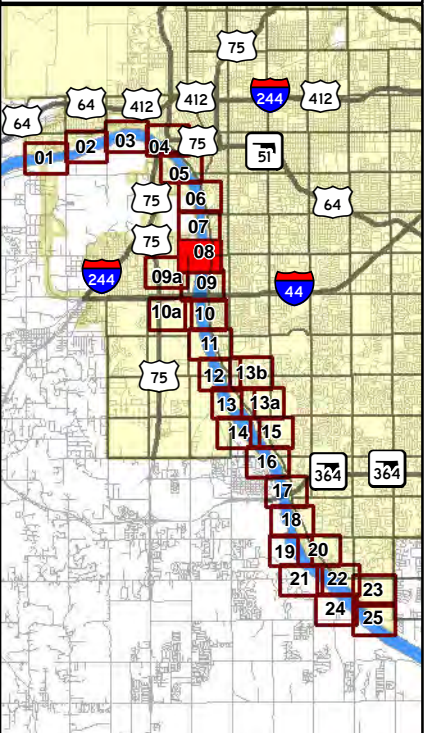

Keystone Dam Release Inundation Areas

**250,000 CFS
Release**

Atlas Page: **04**

-  Tulsa City-County Levees
-  Tulsa City Limits
-  250K CFS Release

Keystone Dam Release Inundation Areas

250,000 CFS Release

Atlas Page: **05**

-  Tulsa City-County Levees
-  Tulsa City Limits
-  250K CFS Release

**Keystone Dam
Release
Inundation Areas**

**250,000 CFS
Release**

Atlas Page: 06

-  Tulsa City-County Levees
-  Tulsa City Limits
-  250K CFS Release

Keystone Dam Release Inundation Areas

**250,000 CFS
Release**

Atlas Page: **07**

-  Tulsa City-County Levees
-  Tulsa City Limits
-  250K CFS Release

Keystone Dam Release Inundation Areas

**250,000 CFS
Release**

Atlas Page: 08

-  Tulsa City-County Levees
-  Tulsa City Limits
-  250K CFS Release

**Keystone Dam
Release
Inundation Areas**

**250,000 CFS
Release**

Atlas Page: 09

-  Tulsa City-County Levees
-  Tulsa City Limits
-  250K CFS Release