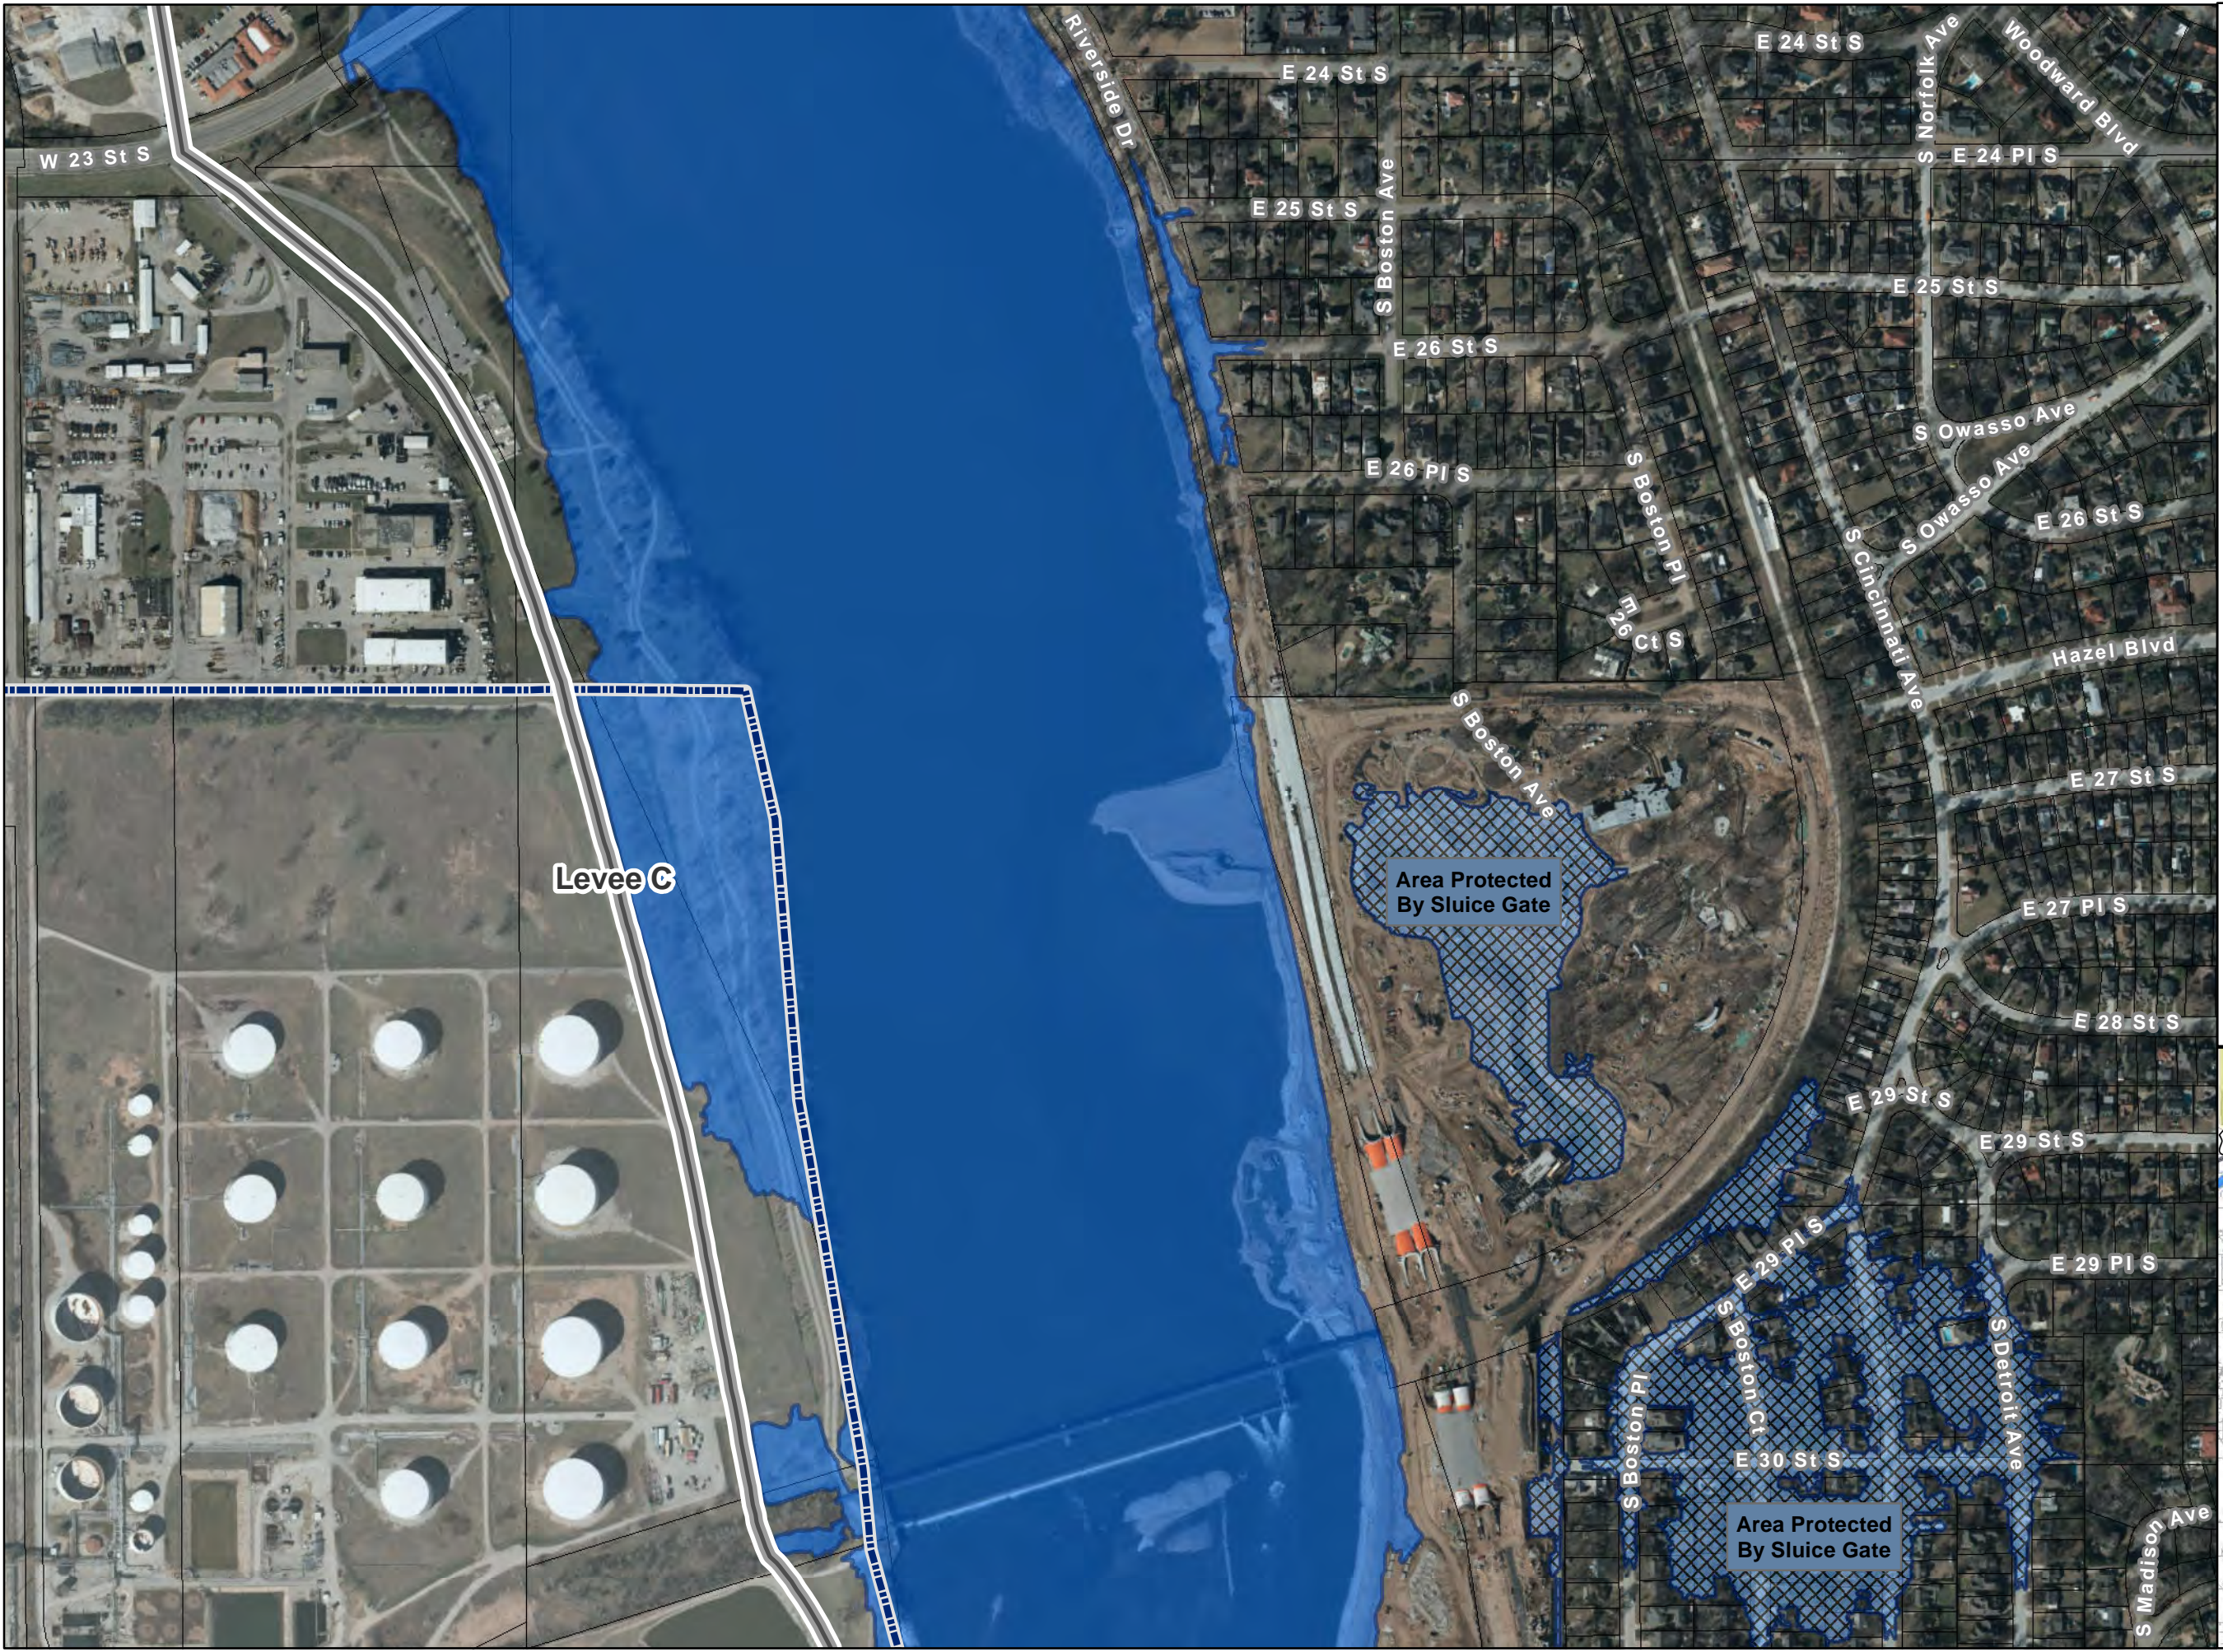

Atlas Page: **05**

-  Tulsa City-County Levees
-  Tulsa City Limits
-  250K CFS Release

**Keystone Dam
Release
Inundation Areas**

**250,000 CFS
Release**

Atlas Page: 06

-  Tulsa City-County Levees
-  Tulsa City Limits
-  250K CFS Release