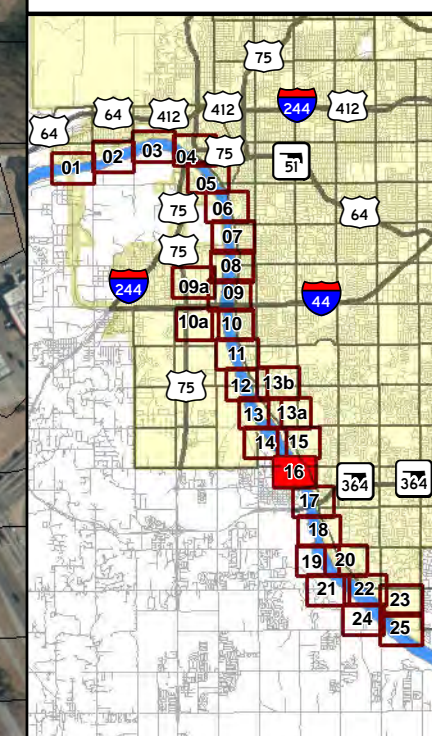

- Tulsa City-County Levees
- Tulsa City Limits
- 250K CFS Release

Keystone Dam Release Inundation Areas

**250,000 CFS
Release**

Atlas Page: 14

-  Tulsa City-County Levees
-  Tulsa City Limits
-  250K CFS Release

Keystone Dam Release Inundation Areas

250,000 CFS Release

Atlas Page: 15

- Tulsa City-County Levees
- Tulsa City Limits
- 250K CFS Release

Keystone Dam Release Inundation Areas

**250,000 CFS
Release**

Atlas Page: 16

-  Tulsa City-County Levees
-  Tulsa City Limits
-  250K CFS Release

**Keystone Dam
Release
Inundation Areas**

**250,000 CFS
Release**

Atlas Page: [17](#)

-  Tulsa City-County Levees
-  Tulsa City Limits
-  250K CFS Release