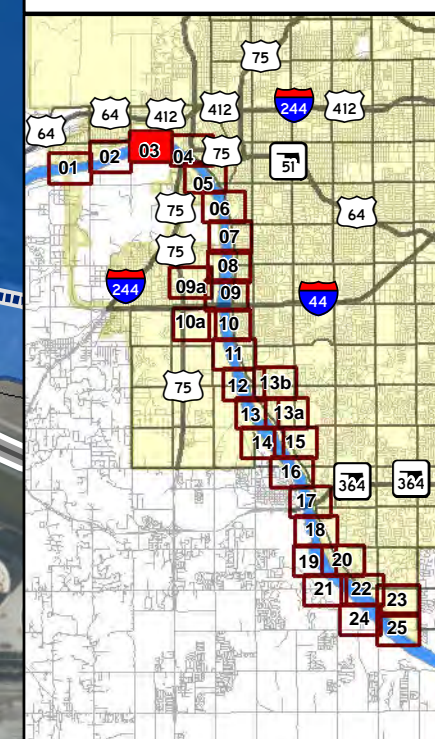

Keystone Dam Release Inundation Areas

250,000 CFS Release

Atlas Page: **01**

- Tulsa City-County Levees
- Tulsa City Limits
- 250K CFS Release

**Keystone Dam
Release
Inundation Areas**

**250,000 CFS
Release**

Atlas Page: 02

-  Tulsa City-County Levees
-  Tulsa City Limits
-  250K CFS Release

Keystone Dam Release Inundation Areas

250,000 CFS Release

Atlas Page: **03**

- Tulsa City-County Levees
- Tulsa City Limits
- 250K CFS Release

Keystone Dam Release Inundation Areas

**250,000 CFS
Release**

Atlas Page: **04**

-  Tulsa City-County Levees
-  Tulsa City Limits
-  250K CFS Release

Keystone Dam Release Inundation Areas

250,000 CFS Release

Atlas Page: **05**

-  Tulsa City-County Levees
-  Tulsa City Limits
-  250K CFS Release

**Keystone Dam
Release
Inundation Areas**

**250,000 CFS
Release**

Atlas Page: 06

-  Tulsa City-County Levees
-  Tulsa City Limits
-  250K CFS Release