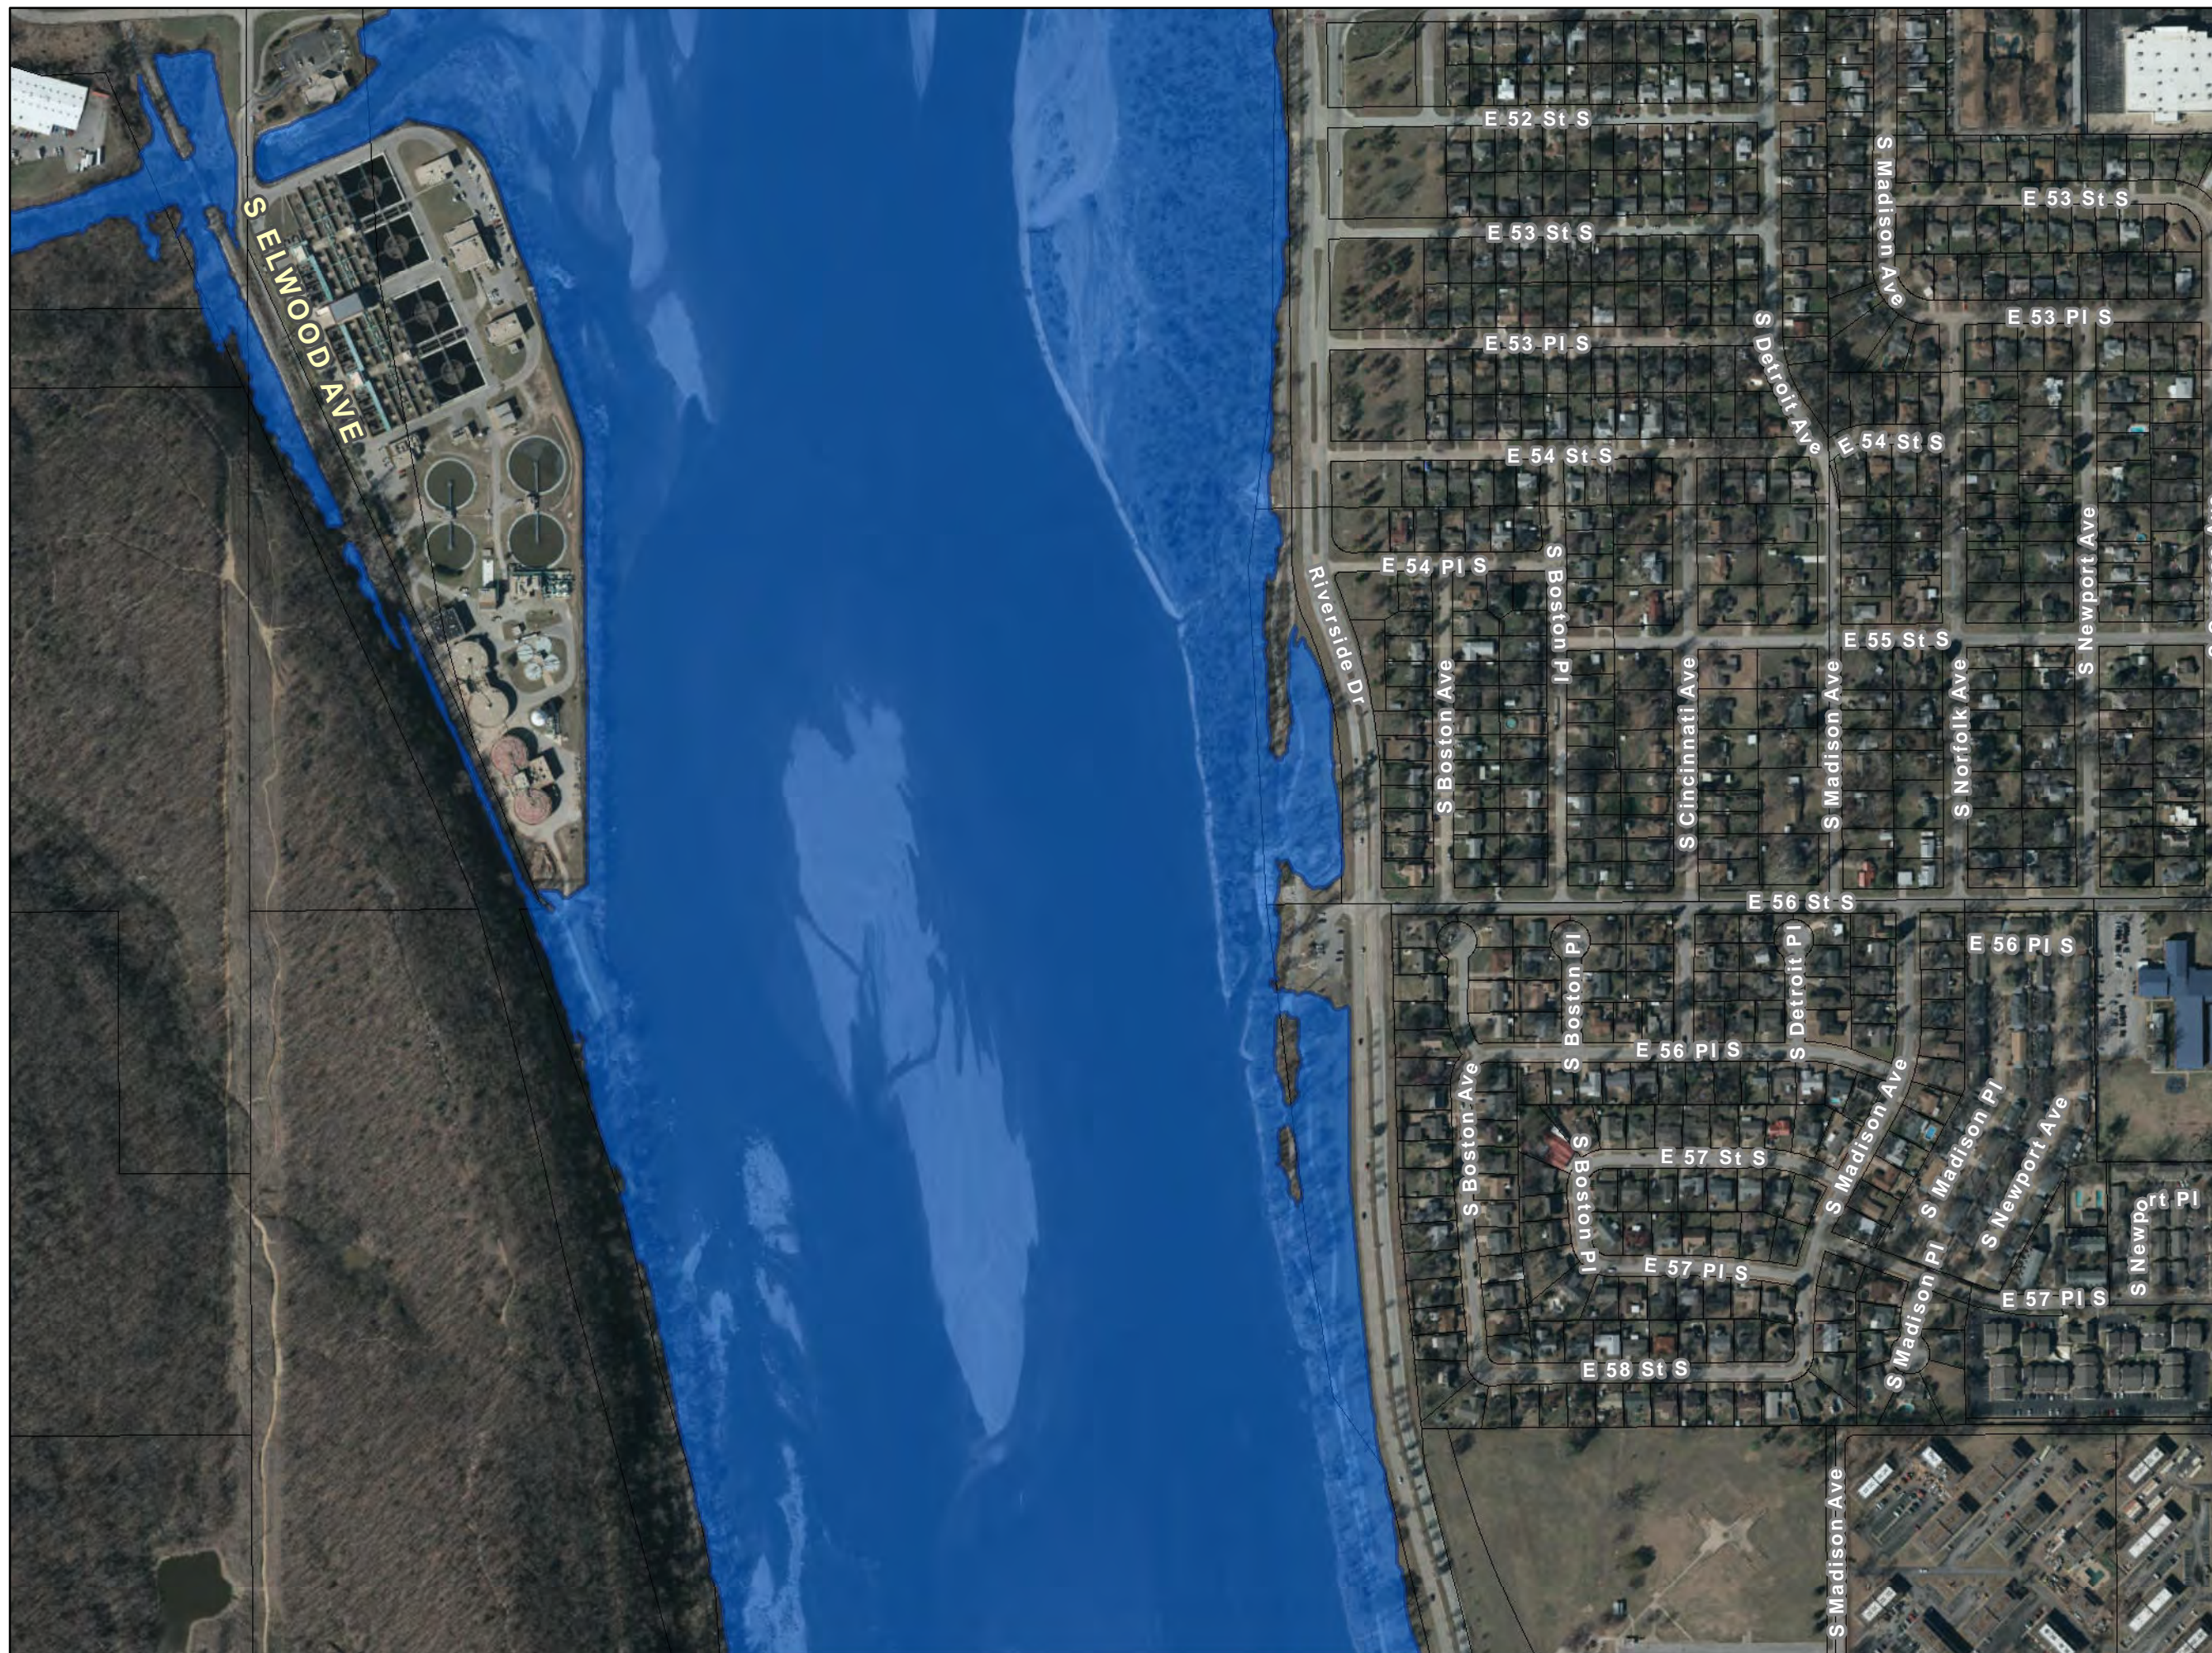

Keystone Dam Release Inundation Areas

**250,000 CFS
Release**

Atlas Page: 10

- Tulsa City-County Levees
- Tulsa City Limits
- 250K CFS Release