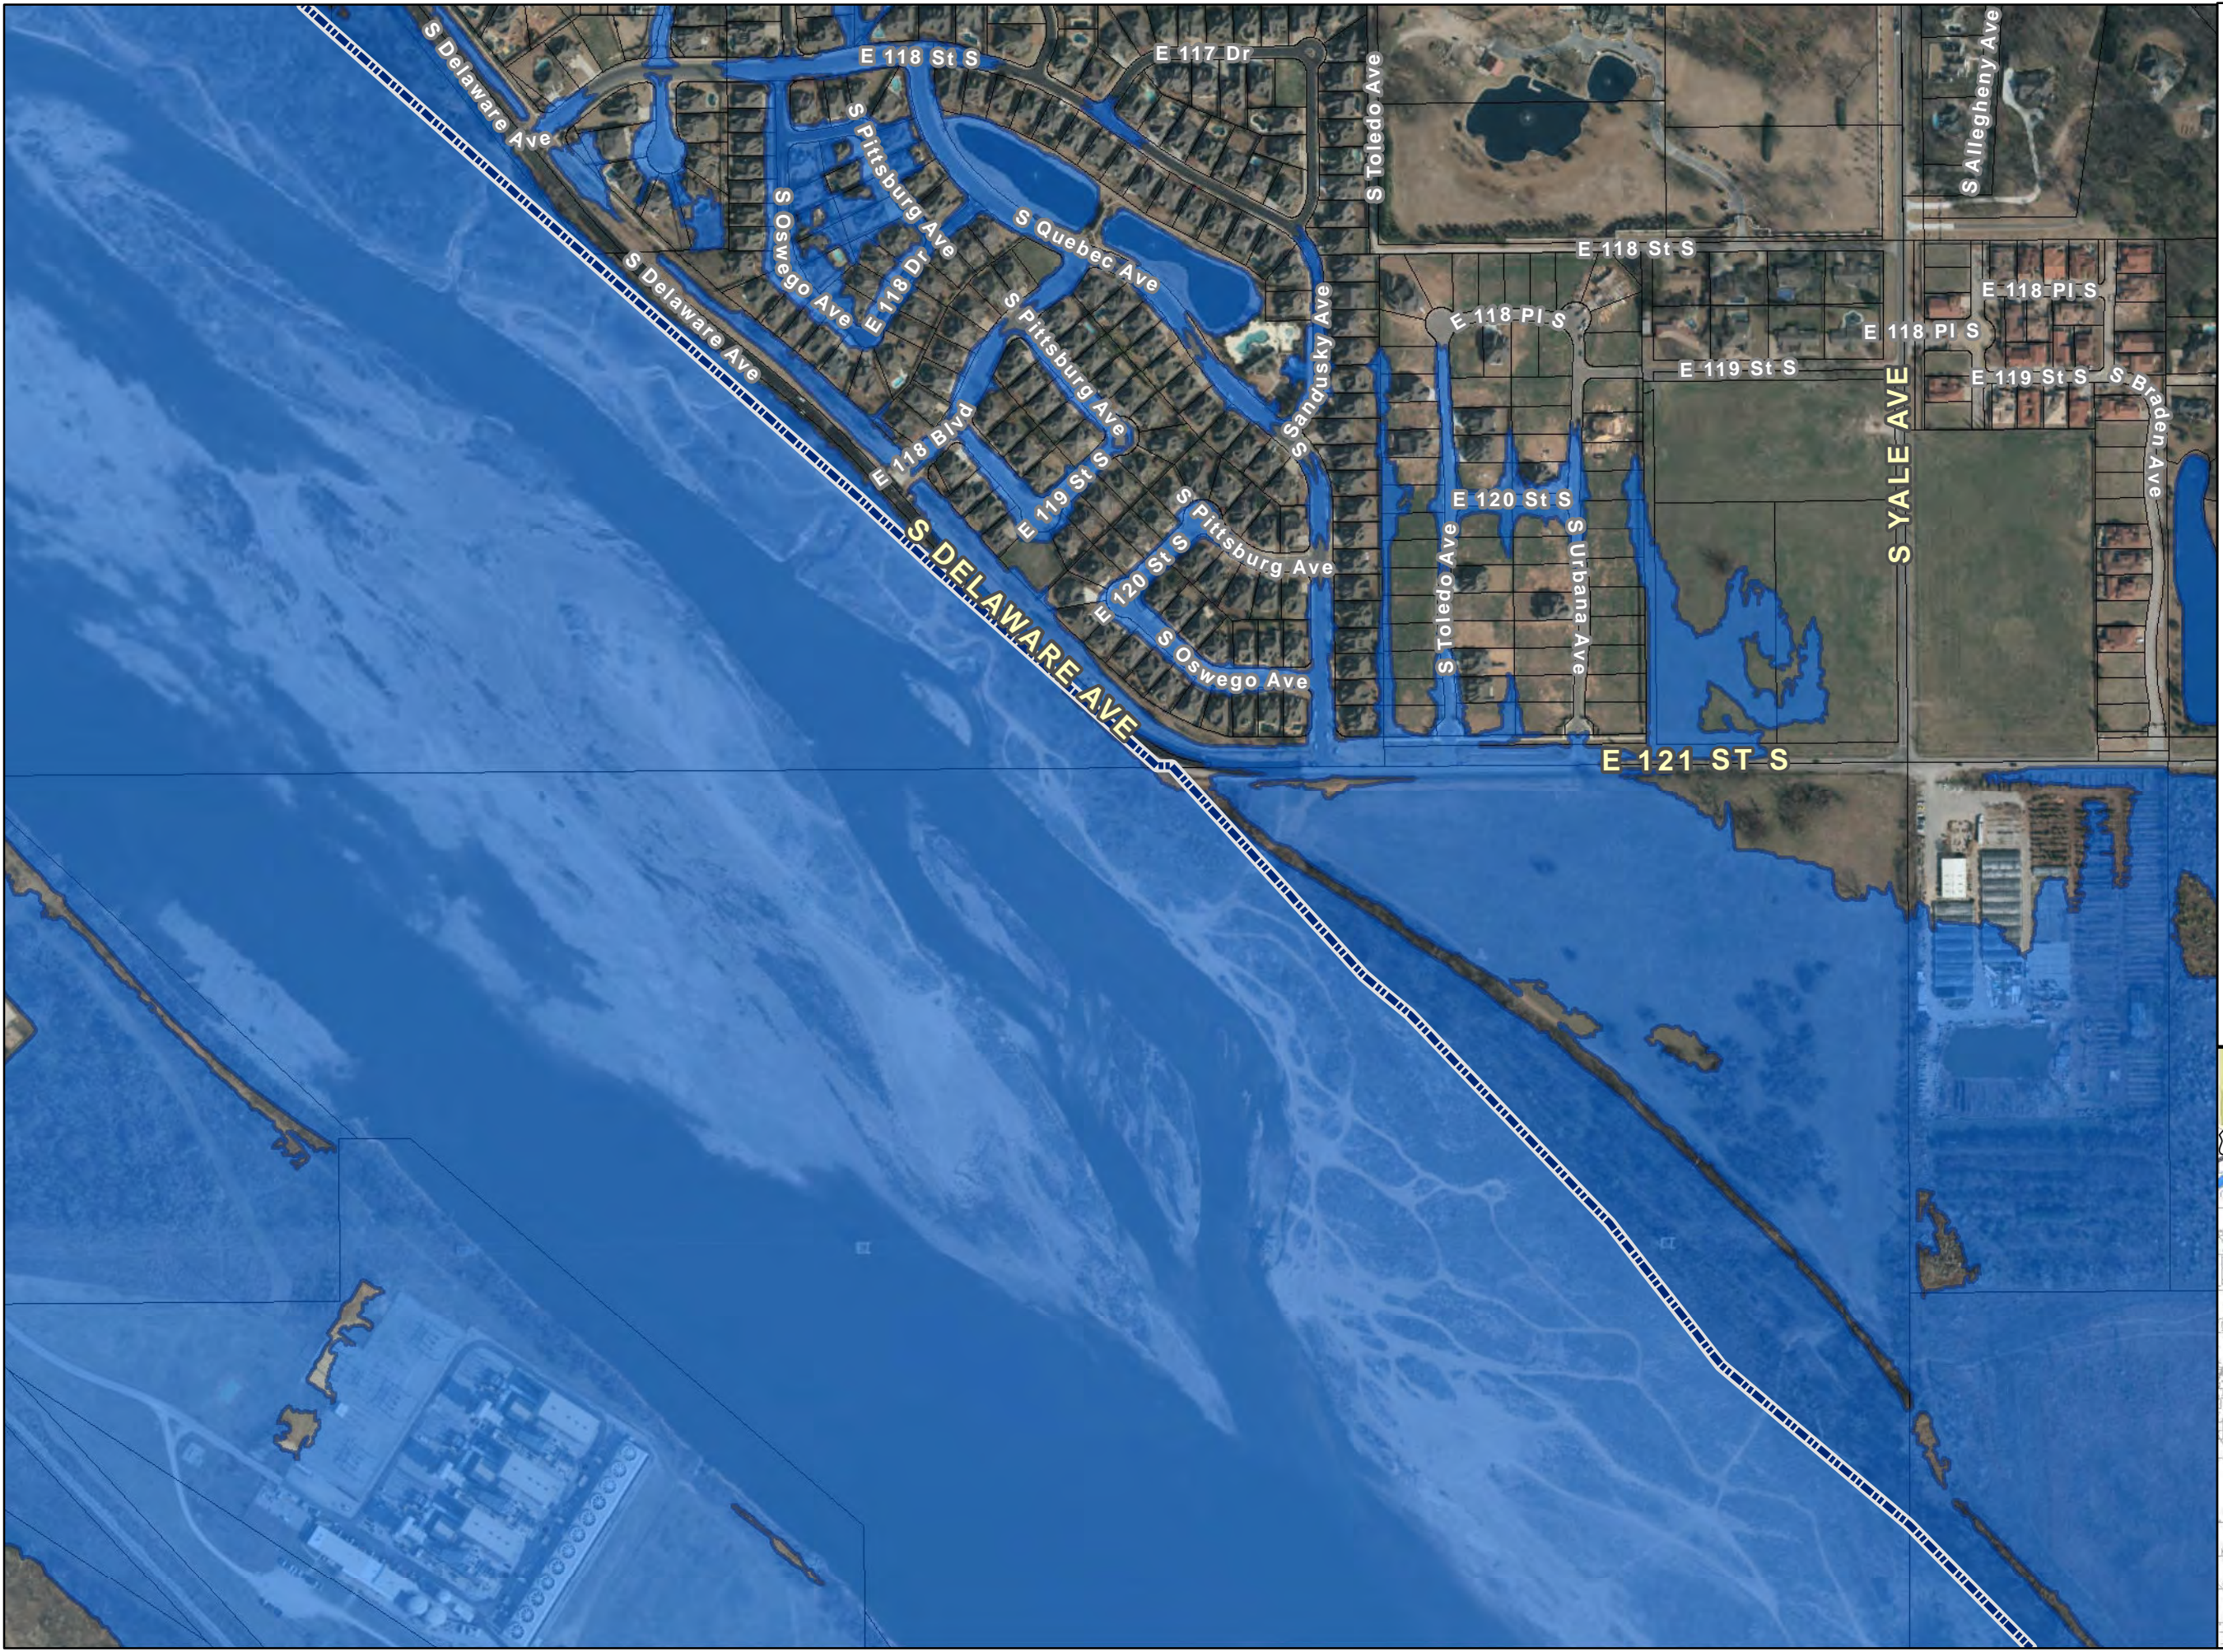

Keystone Dam Release Inundation Areas

**250,000 CFS
Release**

Atlas Page: [22](#)

- Tulsa City-County Levees
- Tulsa City Limits
- 250K CFS Release