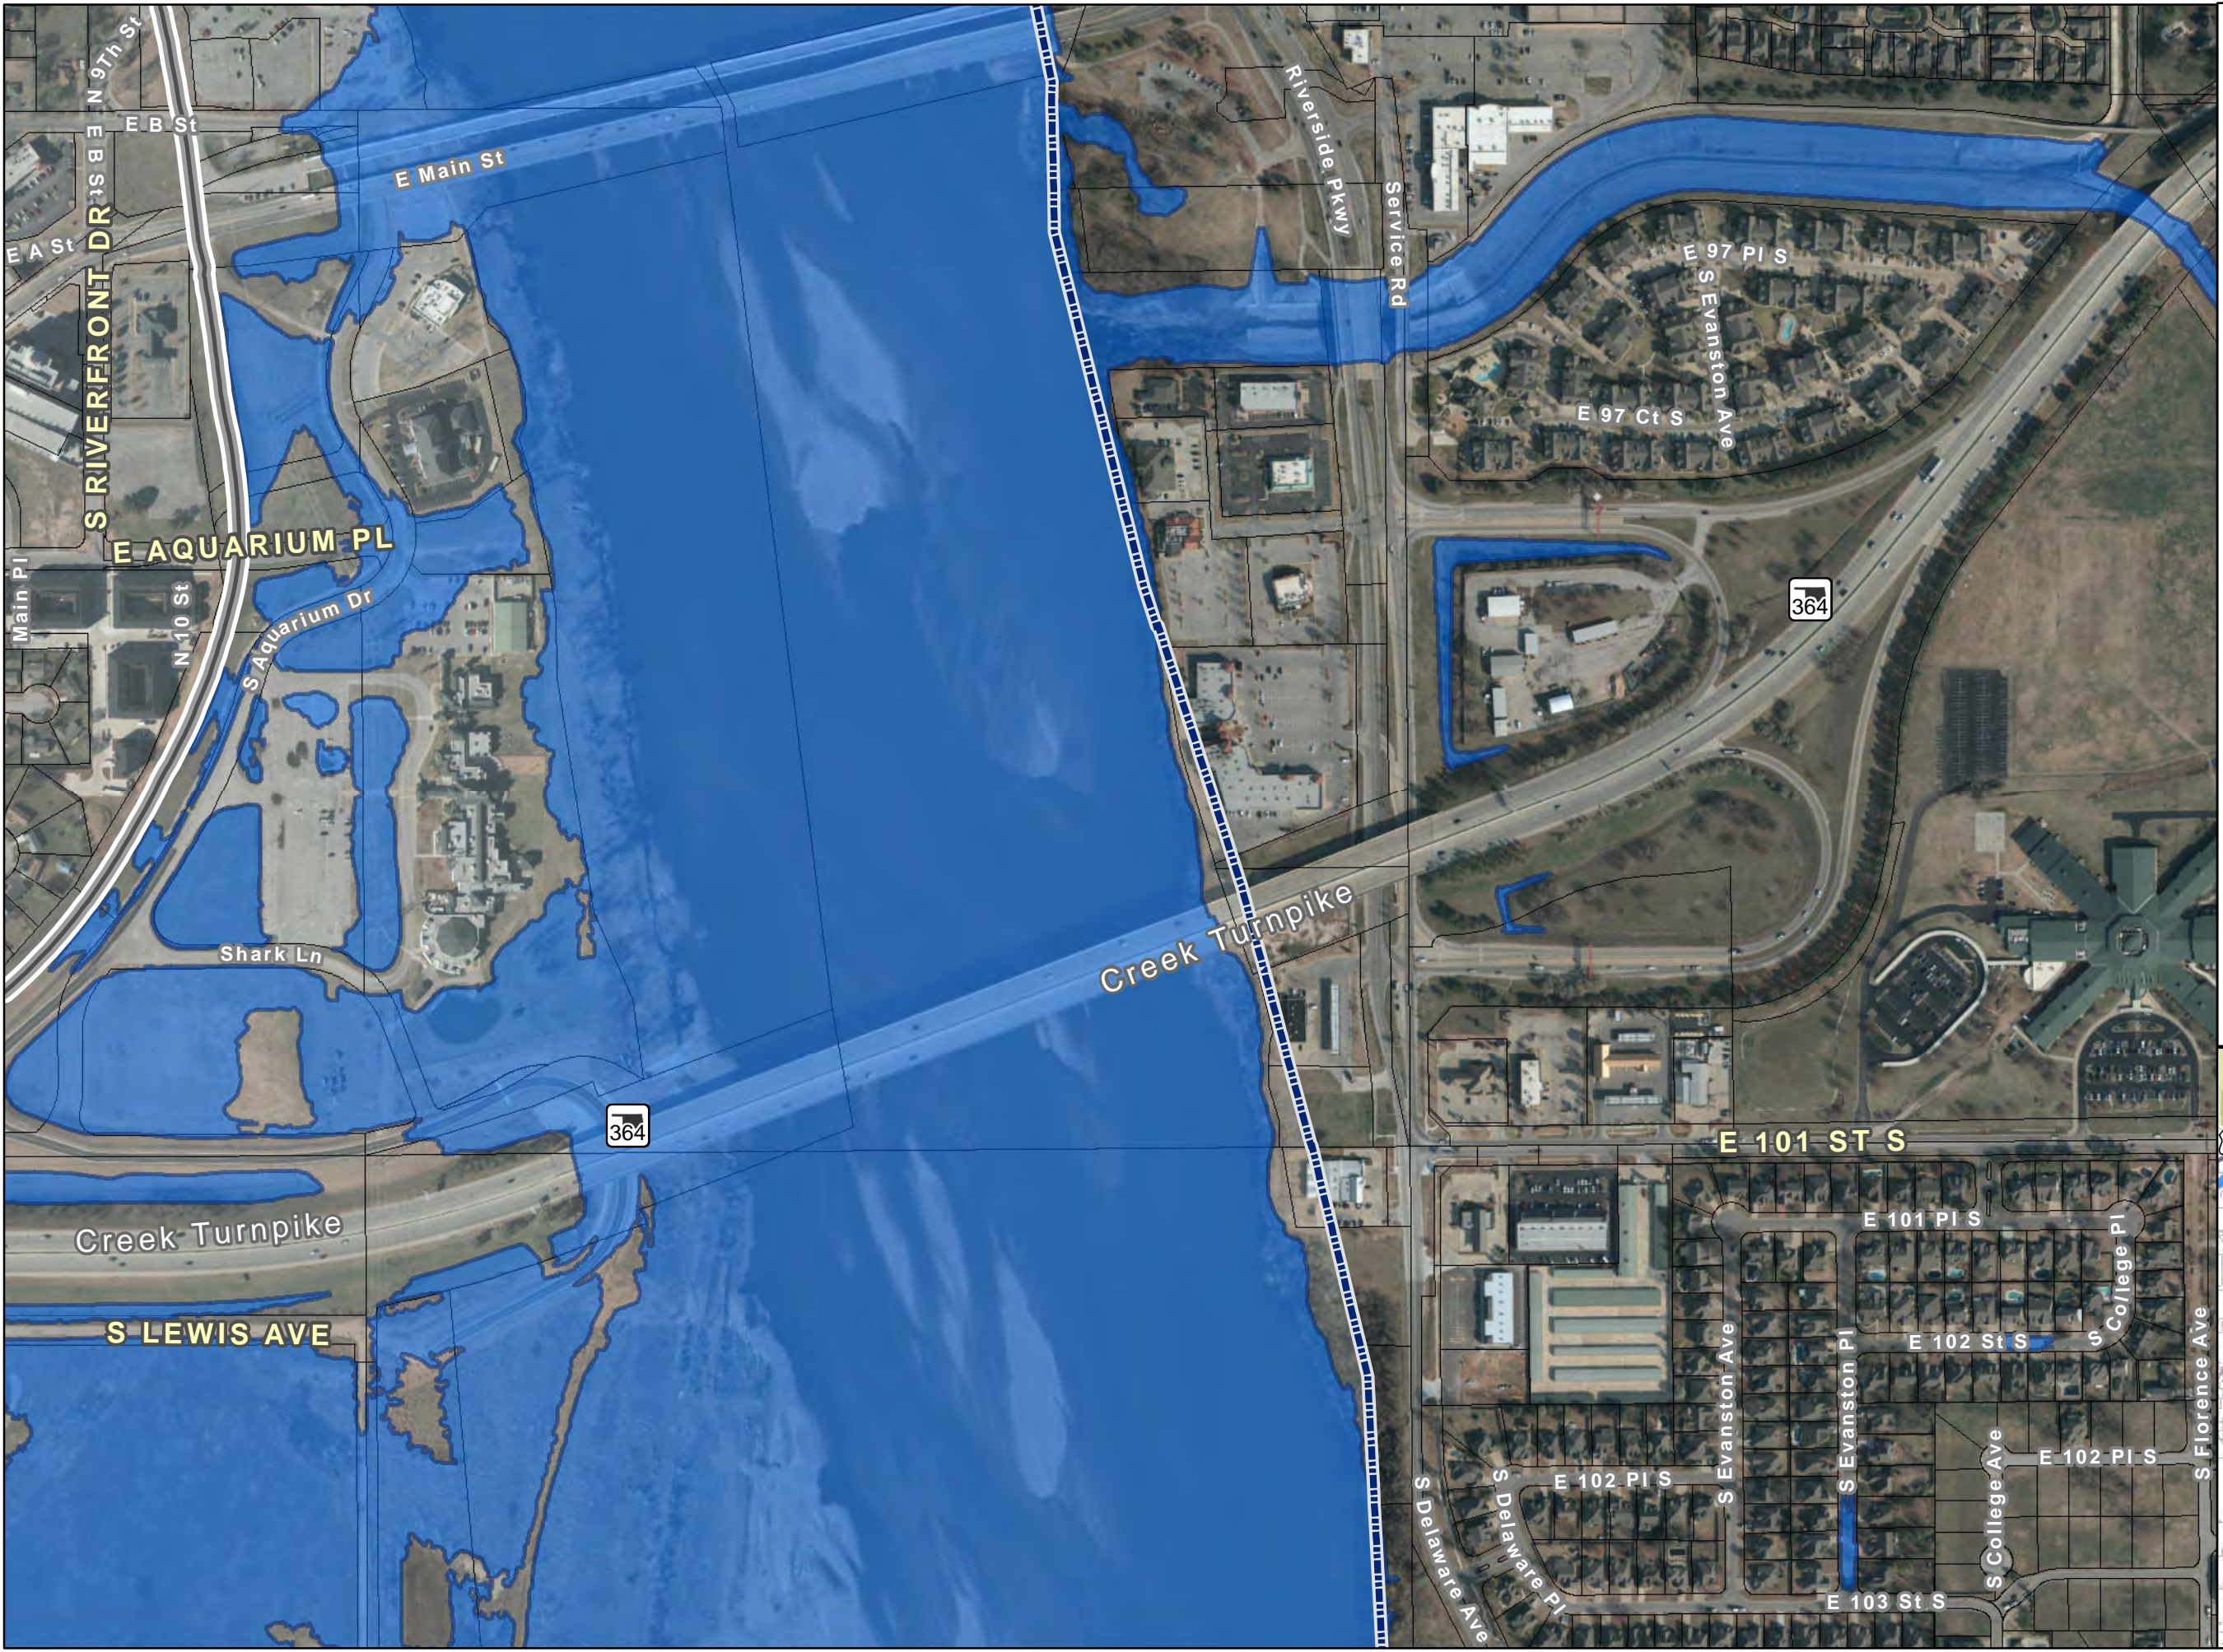

-  Tulsa City-County Levees
-  Tulsa City Limits
-  250K CFS Release

**Keystone Dam
Release
Inundation Areas**

**250,000 CFS
Release**

Atlas Page: [17](#)

-  Tulsa City-County Levees
-  Tulsa City Limits
-  250K CFS Release