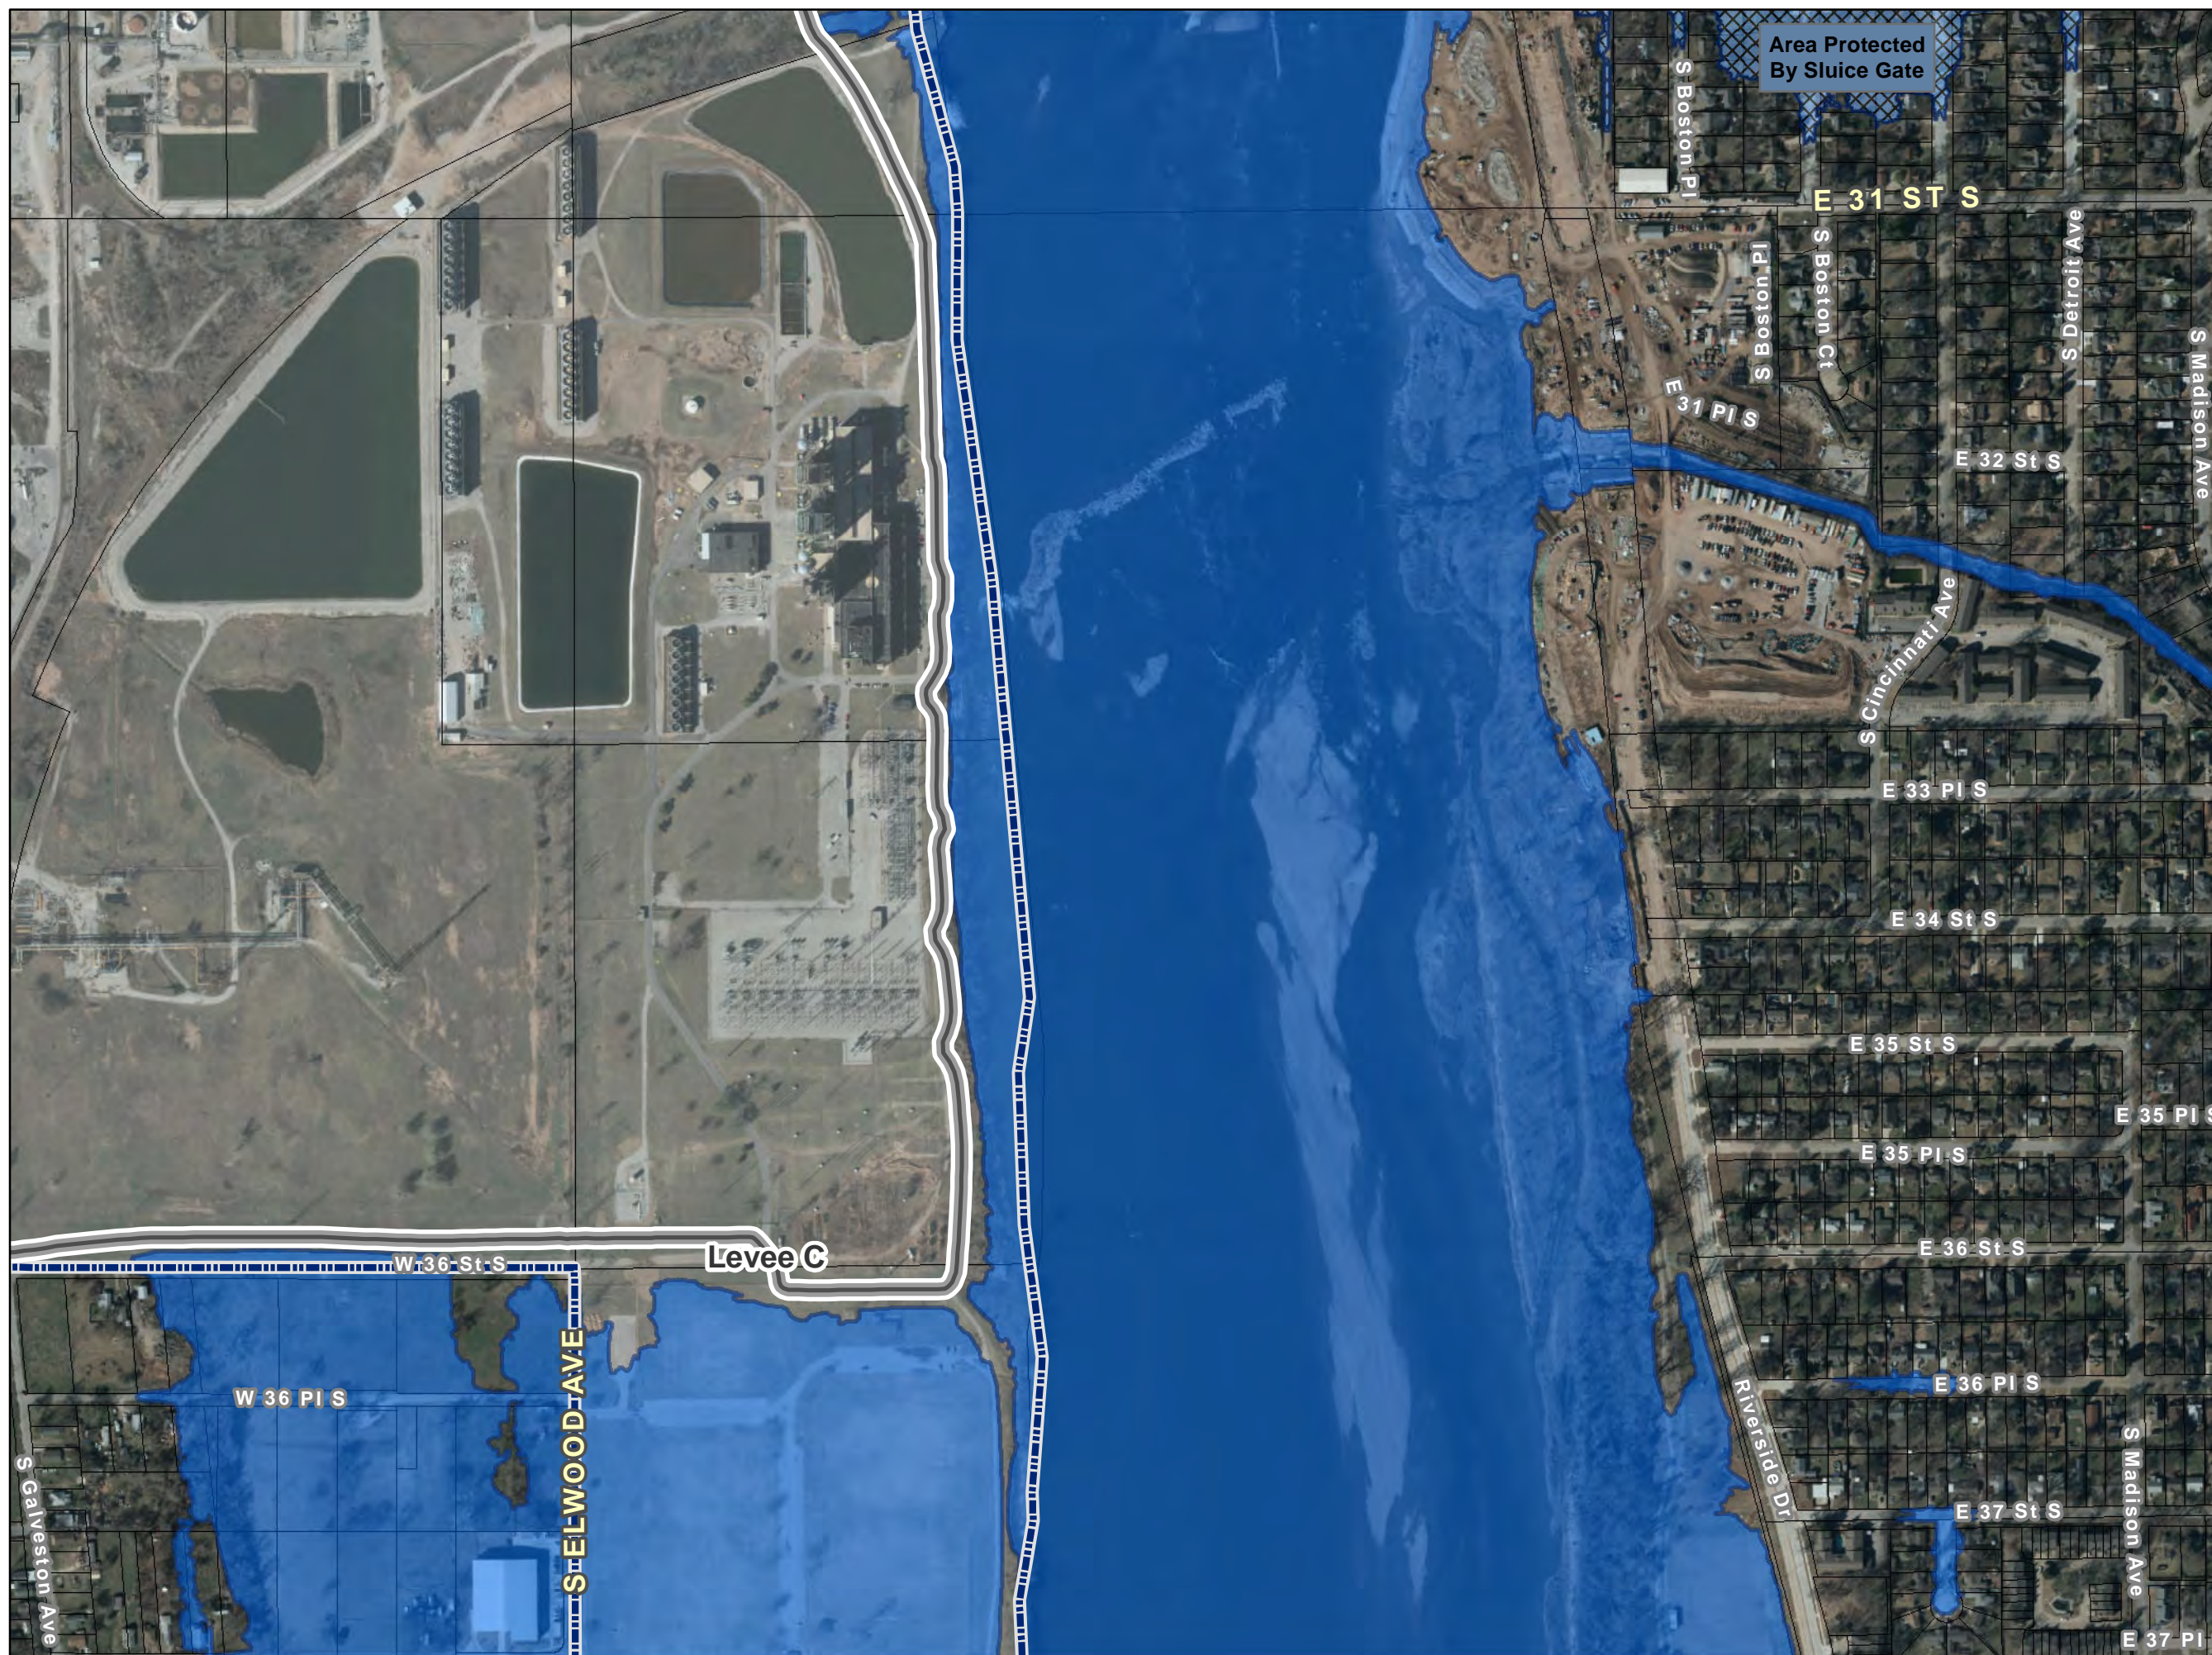

Keystone Dam Release Inundation Areas

**250,000 CFS
Release**

Atlas Page: **07**

- Tulsa City-County Levees
- Tulsa City Limits
- 250K CFS Release