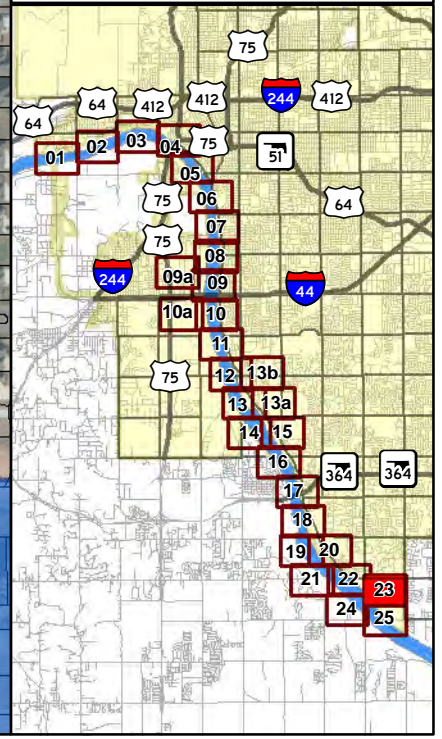

Keystone Dam Release Inundation Areas

**250,000 CFS
Release**

Atlas Page: 23

- Tulsa City-County Levees
- Tulsa City Limits
- 250K CFS Release