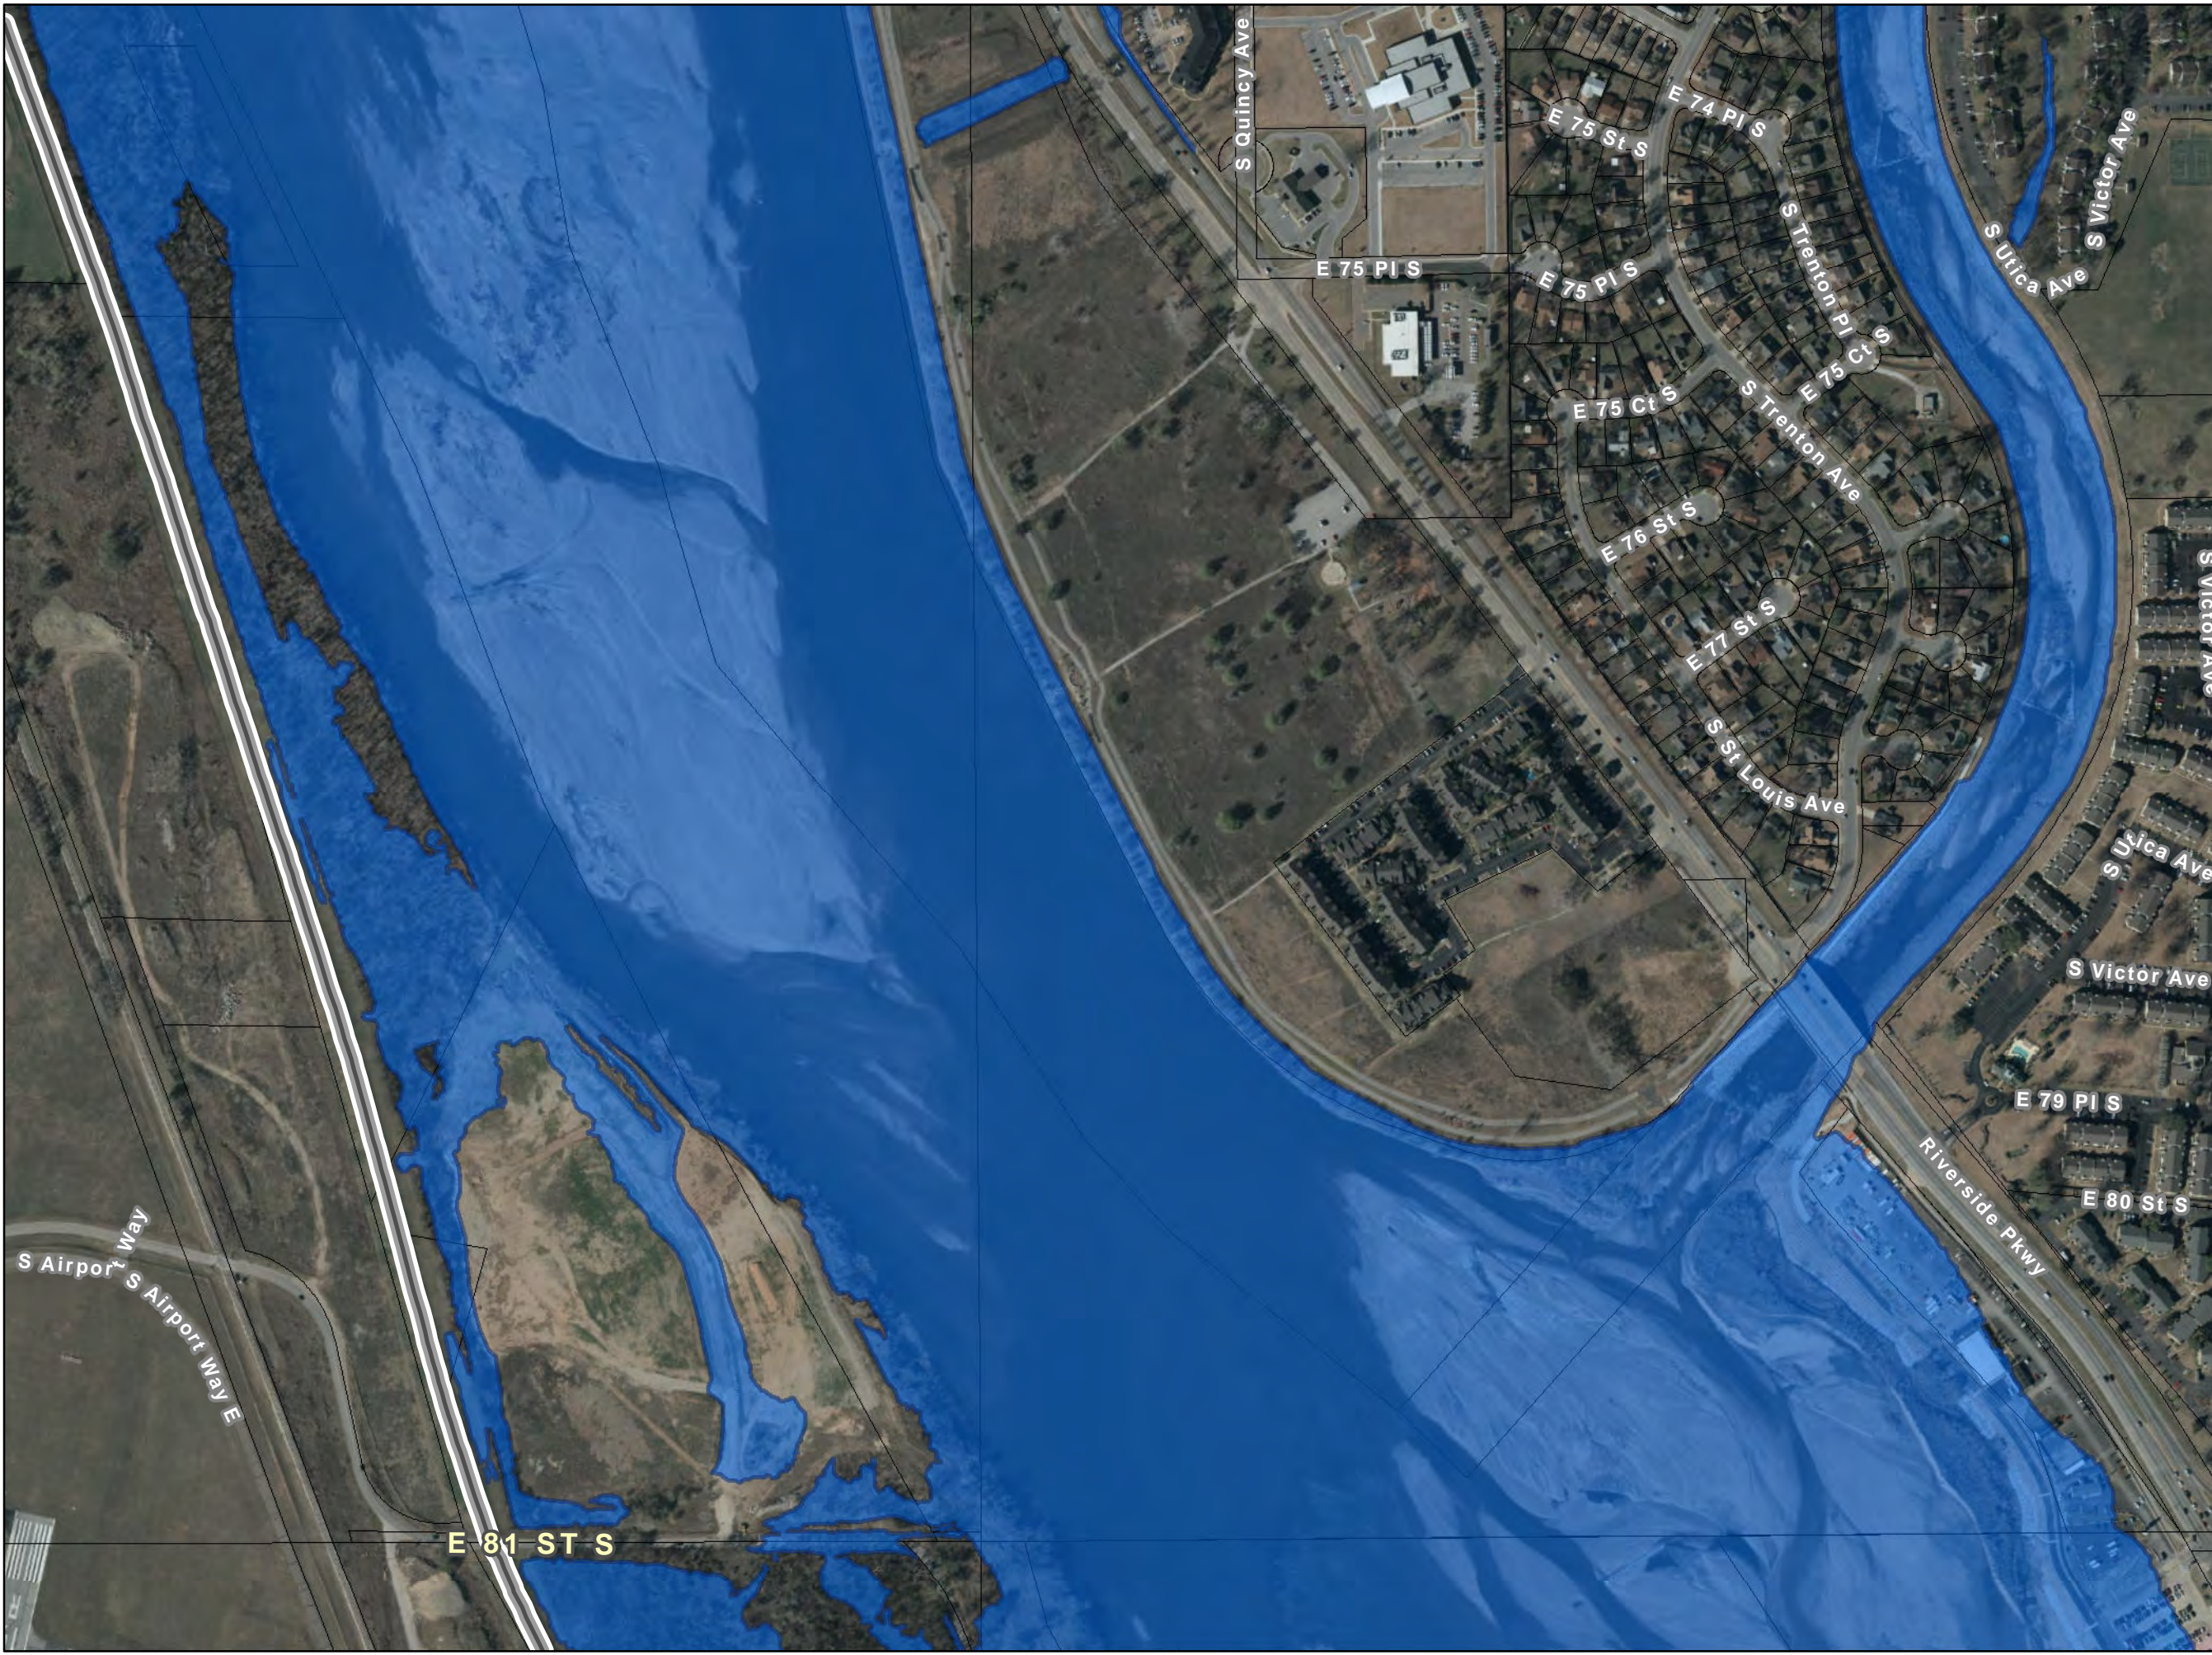

Atlas Page: [12](#)

- Tulsa City-County Levees
- Tulsa City Limits
- 250K CFS Release

Keystone Dam Release Inundation Areas

**250,000 CFS
Release**

Atlas Page: 13

-  Tulsa City-County Levees
-  Tulsa City Limits
-  250K CFS Release