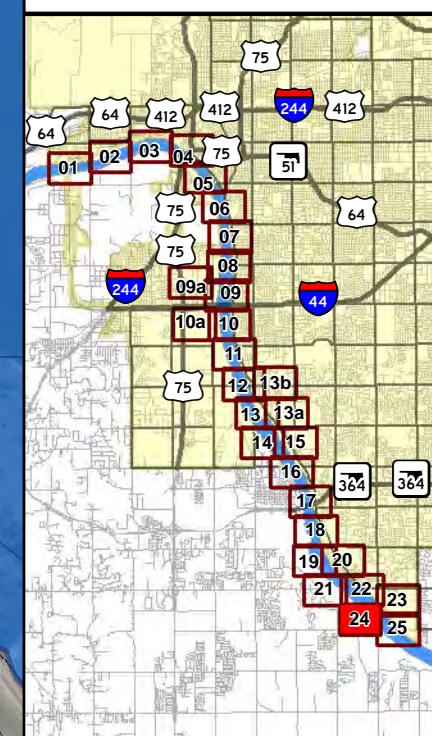

Atlas Page: 23

- Tulsa City-County Levees
- Tulsa City Limits
- 250K CFS Release

Keystone Dam Release Inundation Areas

250,000 CFS Release

Atlas Page: [24](#)

- Tulsa City-County Levees
- Tulsa City Limits
- 250K CFS Release