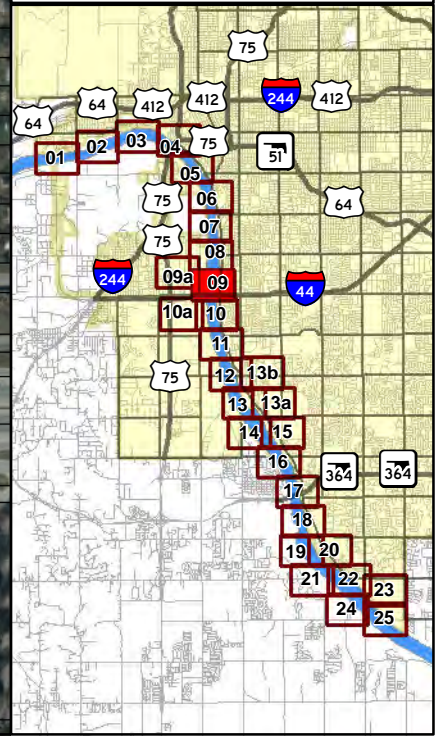

Keystone Dam Release Inundation Areas

**250,000 CFS
Release**

Atlas Page: **07**

-  Tulsa City-County Levees
-  Tulsa City Limits
-  250K CFS Release

Keystone Dam Release Inundation Areas

**250,000 CFS
Release**

Atlas Page: 08

-  Tulsa City-County Levees
-  Tulsa City Limits
-  250K CFS Release

**Keystone Dam
Release
Inundation Areas**

**250,000 CFS
Release**

Atlas Page: 09

-  Tulsa City-County Levees
-  Tulsa City Limits
-  250K CFS Release

**Keystone Dam
Release
Inundation Areas**

**250,000 CFS
Release**

Atlas Page: 09a

-  Tulsa City-County Levees
-  Tulsa City Limits
-  250K CFS Release

Keystone Dam Release Inundation Areas

**250,000 CFS
Release**