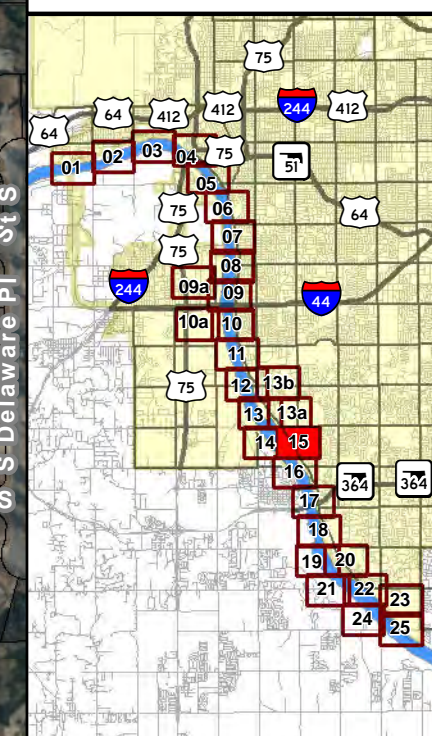

Keystone Dam Release Inundation Areas

**250,000 CFS
Release**

Atlas Page: 13a

-  Tulsa City-County Levees
-  Tulsa City Limits
-  250K CFS Release

Keystone Dam Release Inundation Areas

250,000 CFS Release

Atlas Page: **13b**

- Tulsa City-County Levees
- Tulsa City Limits
- 250K CFS Release

Keystone Dam Release Inundation Areas

**250,000 CFS
Release**

Atlas Page: 14

-  Tulsa City-County Levees
-  Tulsa City Limits
-  250K CFS Release

Keystone Dam Release Inundation Areas

250,000 CFS Release

Atlas Page: 15

- Tulsa City-County Levees
- Tulsa City Limits
- 250K CFS Release

Keystone Dam Release Inundation Areas

**250,000 CFS
Release**

Atlas Page: 16