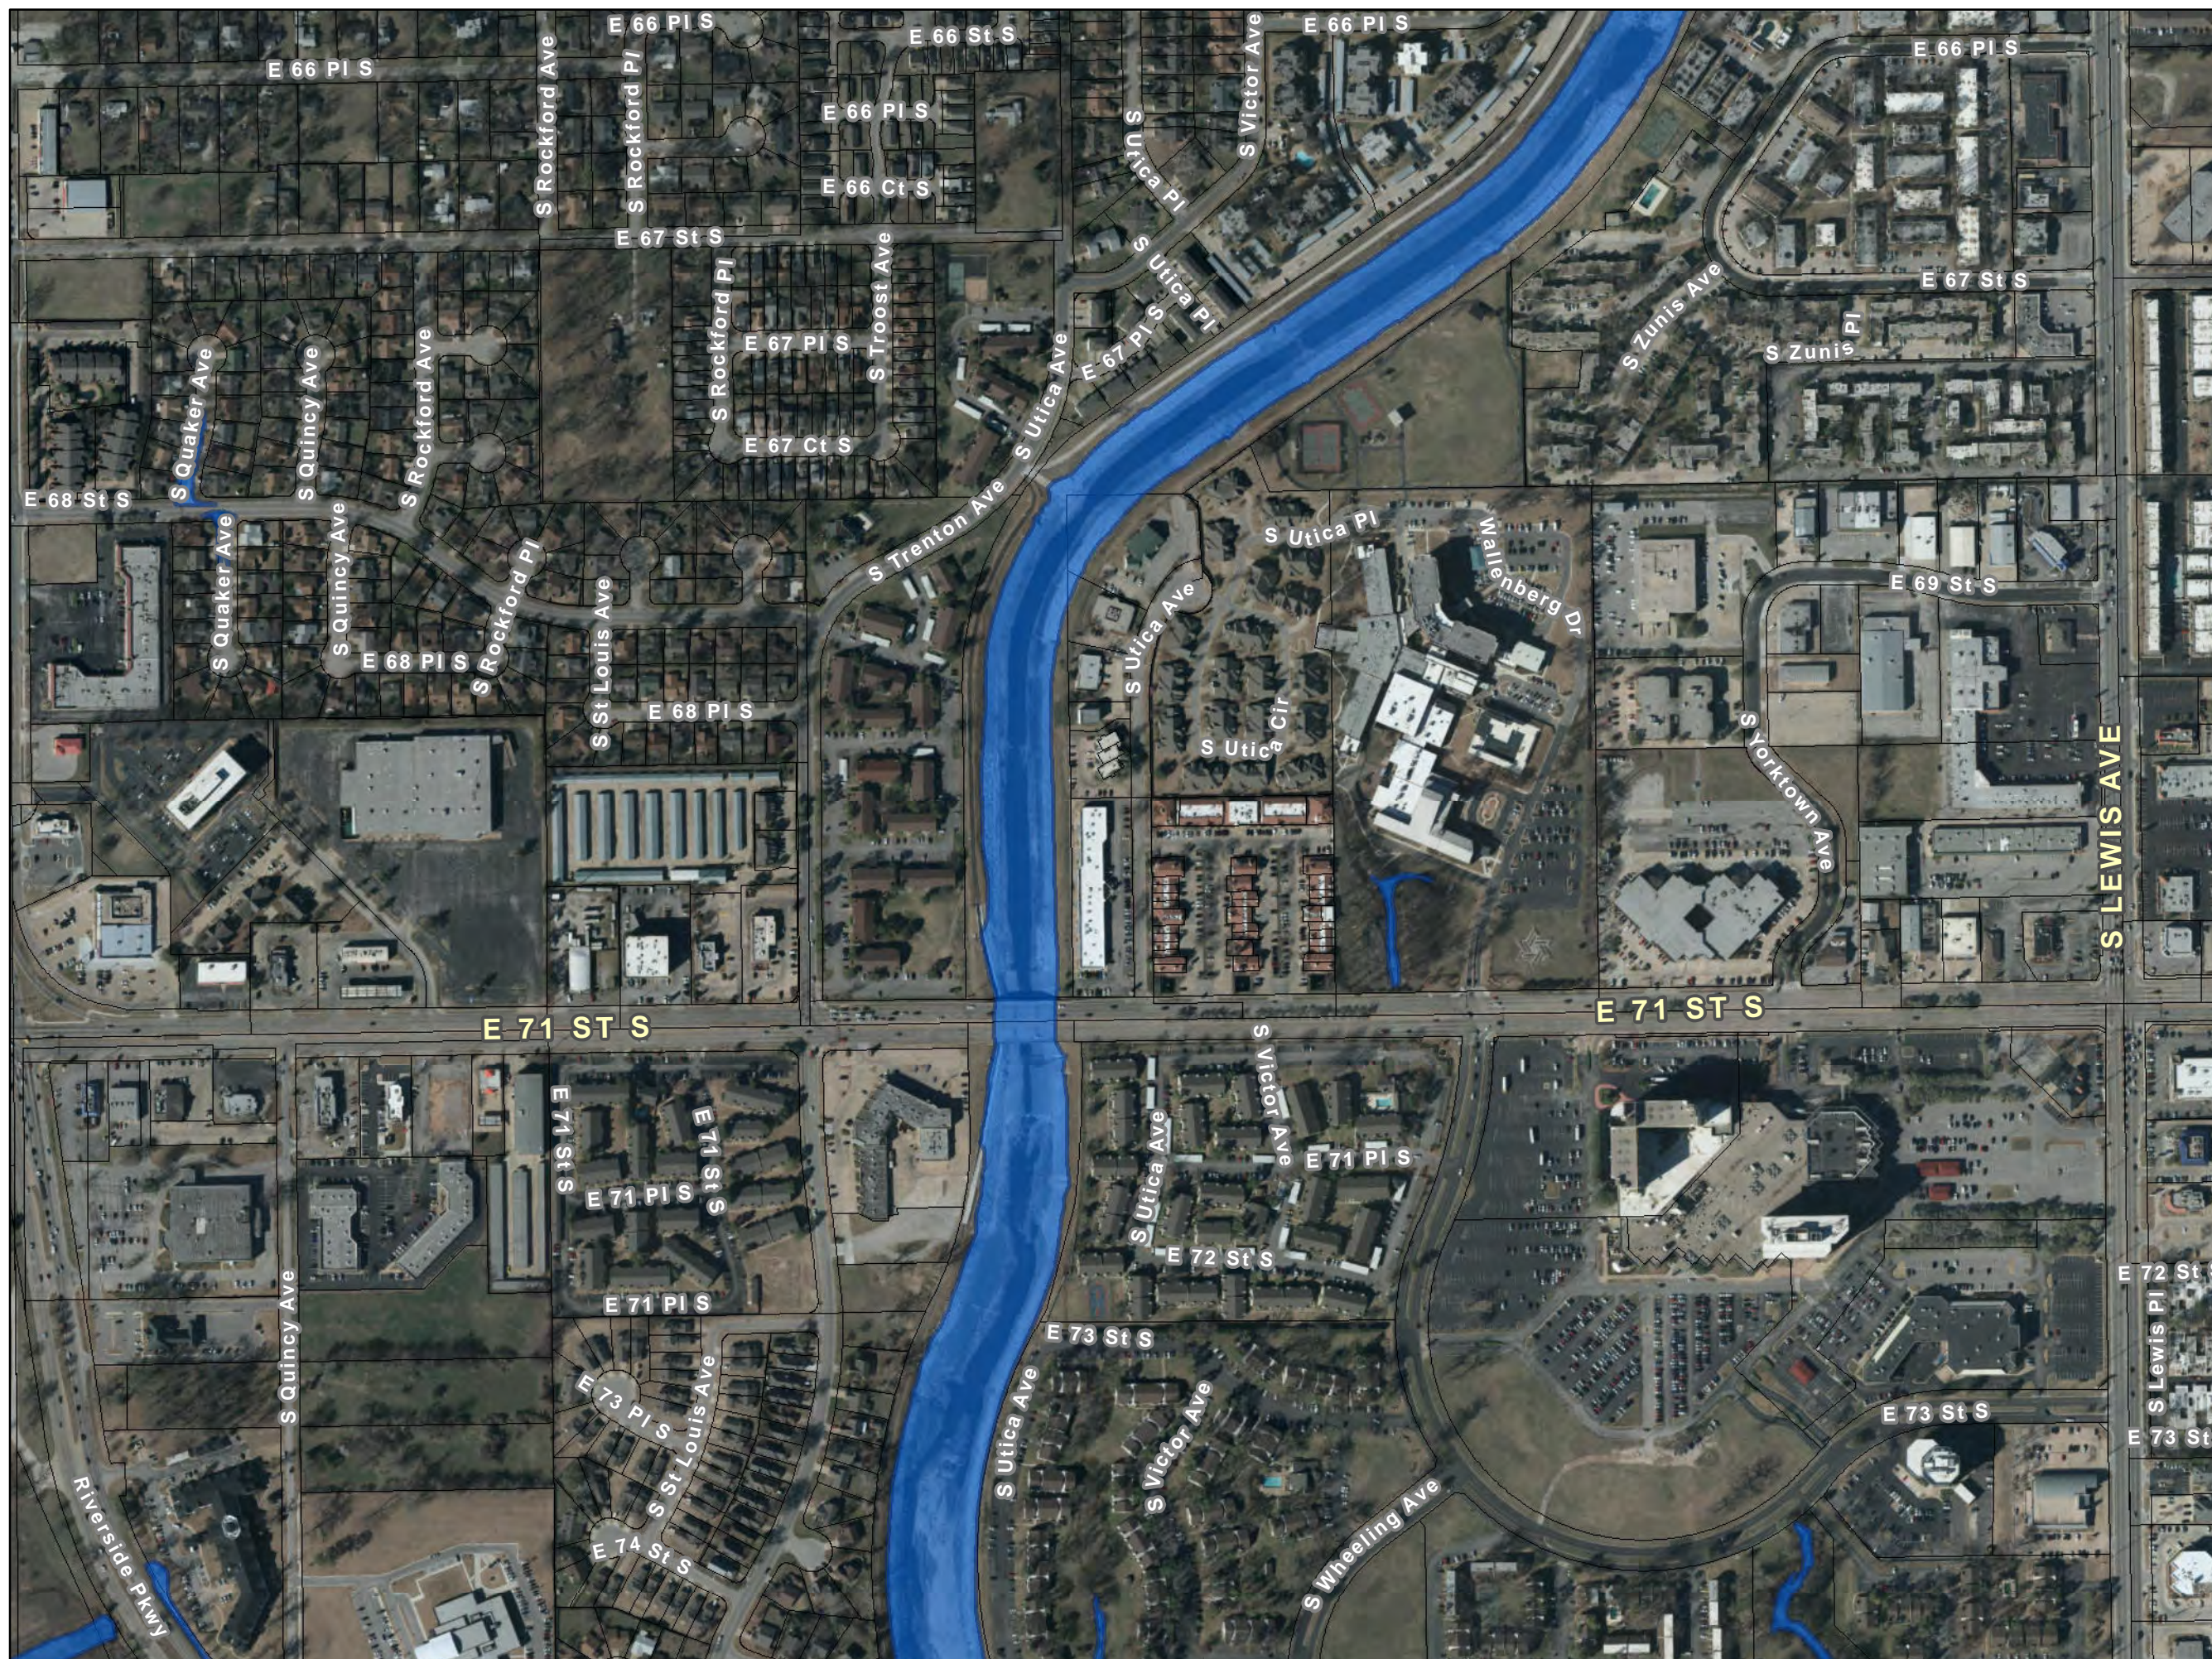

Keystone Dam Release Inundation Areas

250,000 CFS Release

Atlas Page: **13b**

- Tulsa City-County Levees
- Tulsa City Limits
- 250K CFS Release