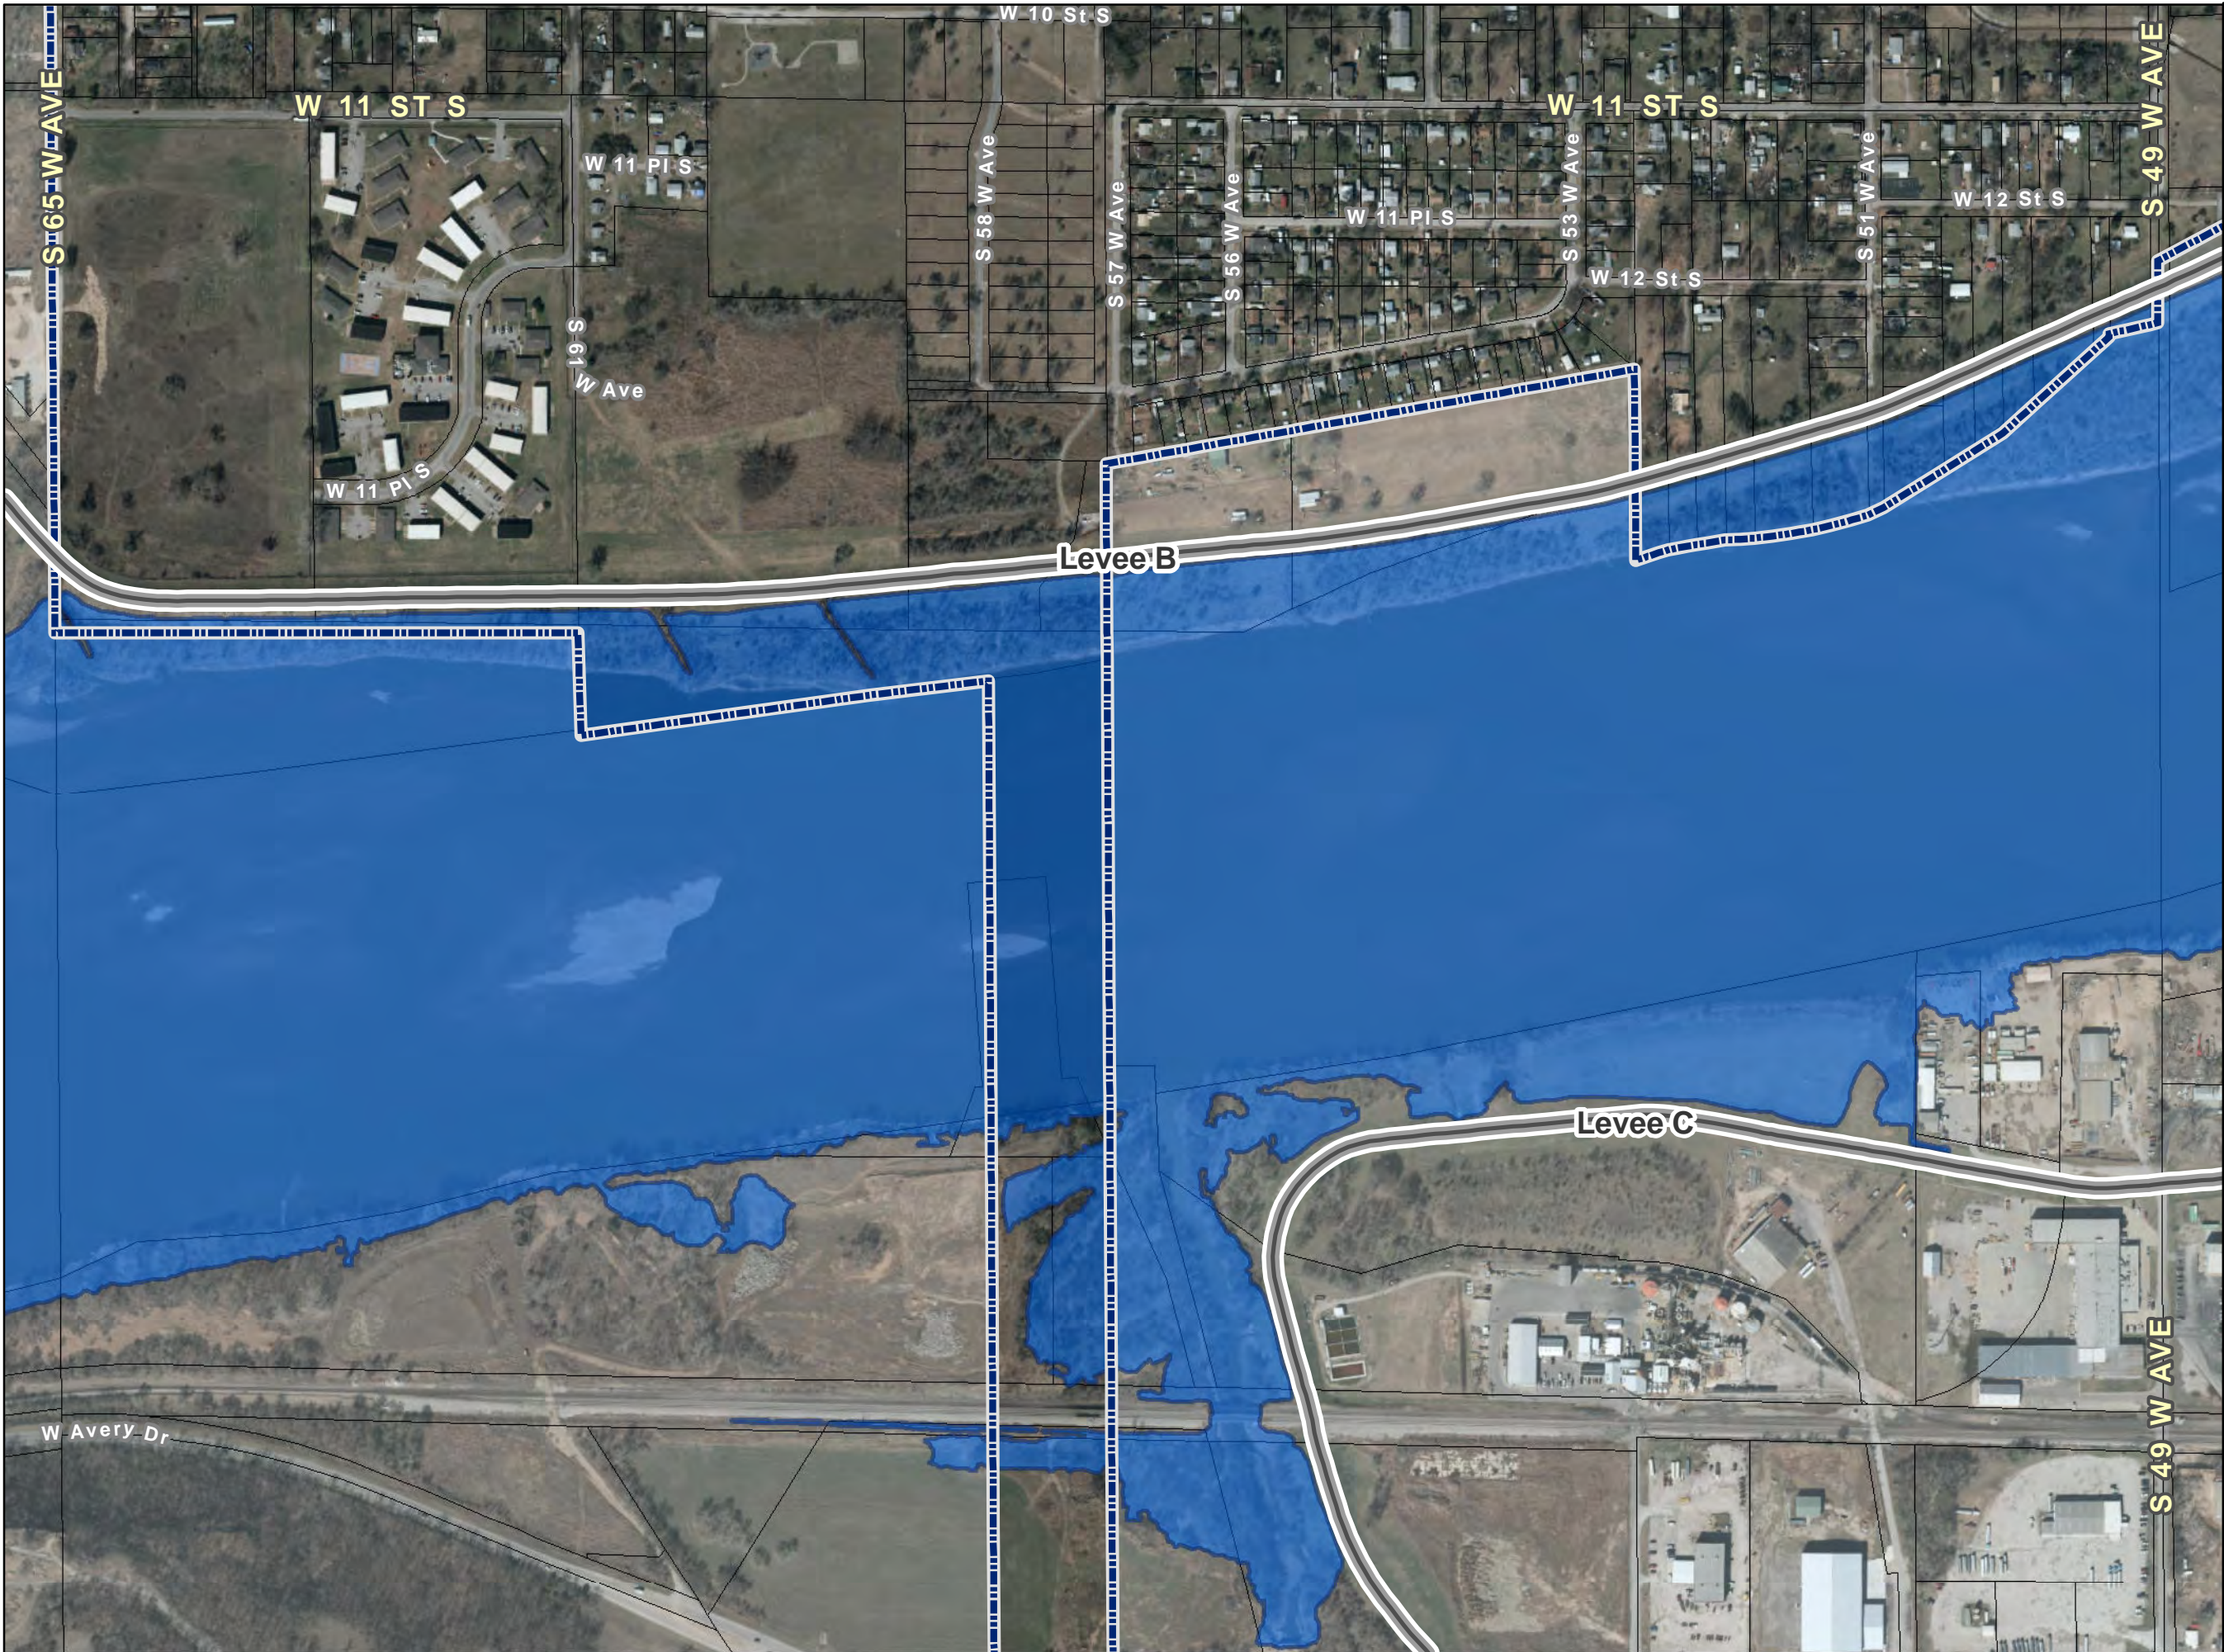

Keystone Dam Release Inundation Areas

250,000 CFS Release

Atlas Page: **01**

- Tulsa City-County Levees
- Tulsa City Limits
- 250K CFS Release

**Keystone Dam
Release
Inundation Areas**

**250,000 CFS
Release**