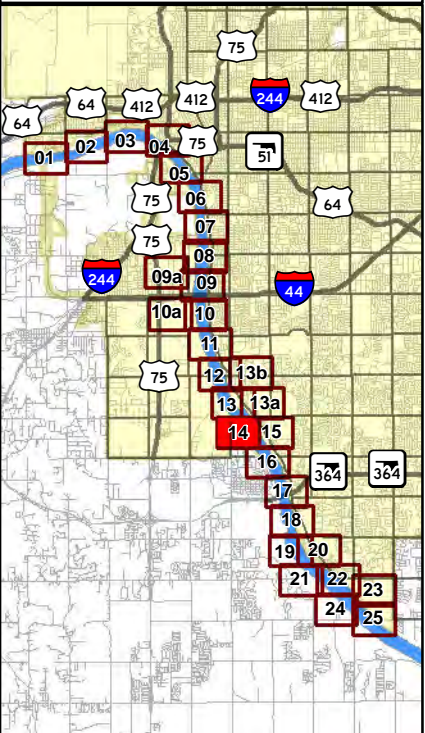

Keystone Dam Release Inundation Areas

**250,000 CFS
Release**

Atlas Page: 13a

-  Tulsa City-County Levees
-  Tulsa City Limits
-  250K CFS Release

Keystone Dam Release Inundation Areas

250,000 CFS Release

Atlas Page: **13b**

- Tulsa City-County Levees
- Tulsa City Limits
- 250K CFS Release

Keystone Dam Release Inundation Areas

**250,000 CFS
Release**

Atlas Page: 14

-  Tulsa City-County Levees
-  Tulsa City Limits
-  250K CFS Release

Keystone Dam Release Inundation Areas

250,000 CFS Release

Atlas Page: 15

- Tulsa City-County Levees
- Tulsa City Limits
- 250K CFS Release

Keystone Dam Release Inundation Areas

**250,000 CFS
Release**

Atlas Page: 16