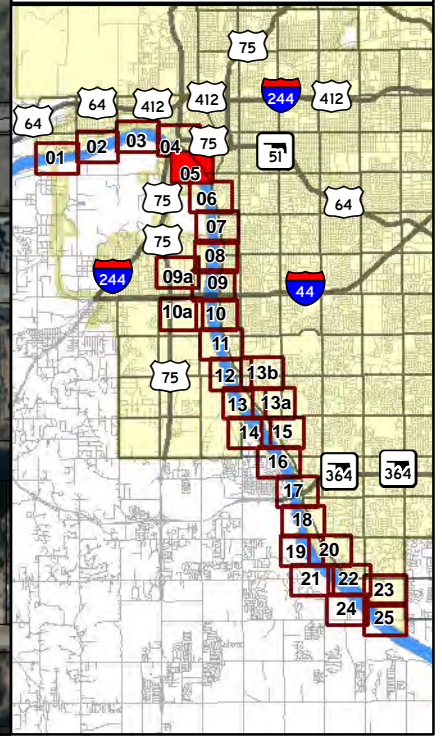

Atlas Page: 02

-  Tulsa City-County Levees
-  Tulsa City Limits
-  250K CFS Release

Keystone Dam Release Inundation Areas

250,000 CFS Release

Atlas Page: **03**

- Tulsa City-County Levees
- Tulsa City Limits
- 250K CFS Release

Keystone Dam Release Inundation Areas

**250,000 CFS
Release**

Atlas Page: **04**

-  Tulsa City-County Levees
-  Tulsa City Limits
-  250K CFS Release

Keystone Dam Release Inundation Areas

250,000 CFS Release

Atlas Page: **05**

-  Tulsa City-County Levees
-  Tulsa City Limits
-  250K CFS Release

**Keystone Dam
Release
Inundation Areas**

**250,000 CFS
Release**

Atlas Page: 06

-  Tulsa City-County Levees
-  Tulsa City Limits
-  250K CFS Release

Keystone Dam Release Inundation Areas

**250,000 CFS
Release**

Atlas Page: **07**

-  Tulsa City-County Levees
-  Tulsa City Limits
-  250K CFS Release

Keystone Dam Release Inundation Areas

**250,000 CFS
Release**