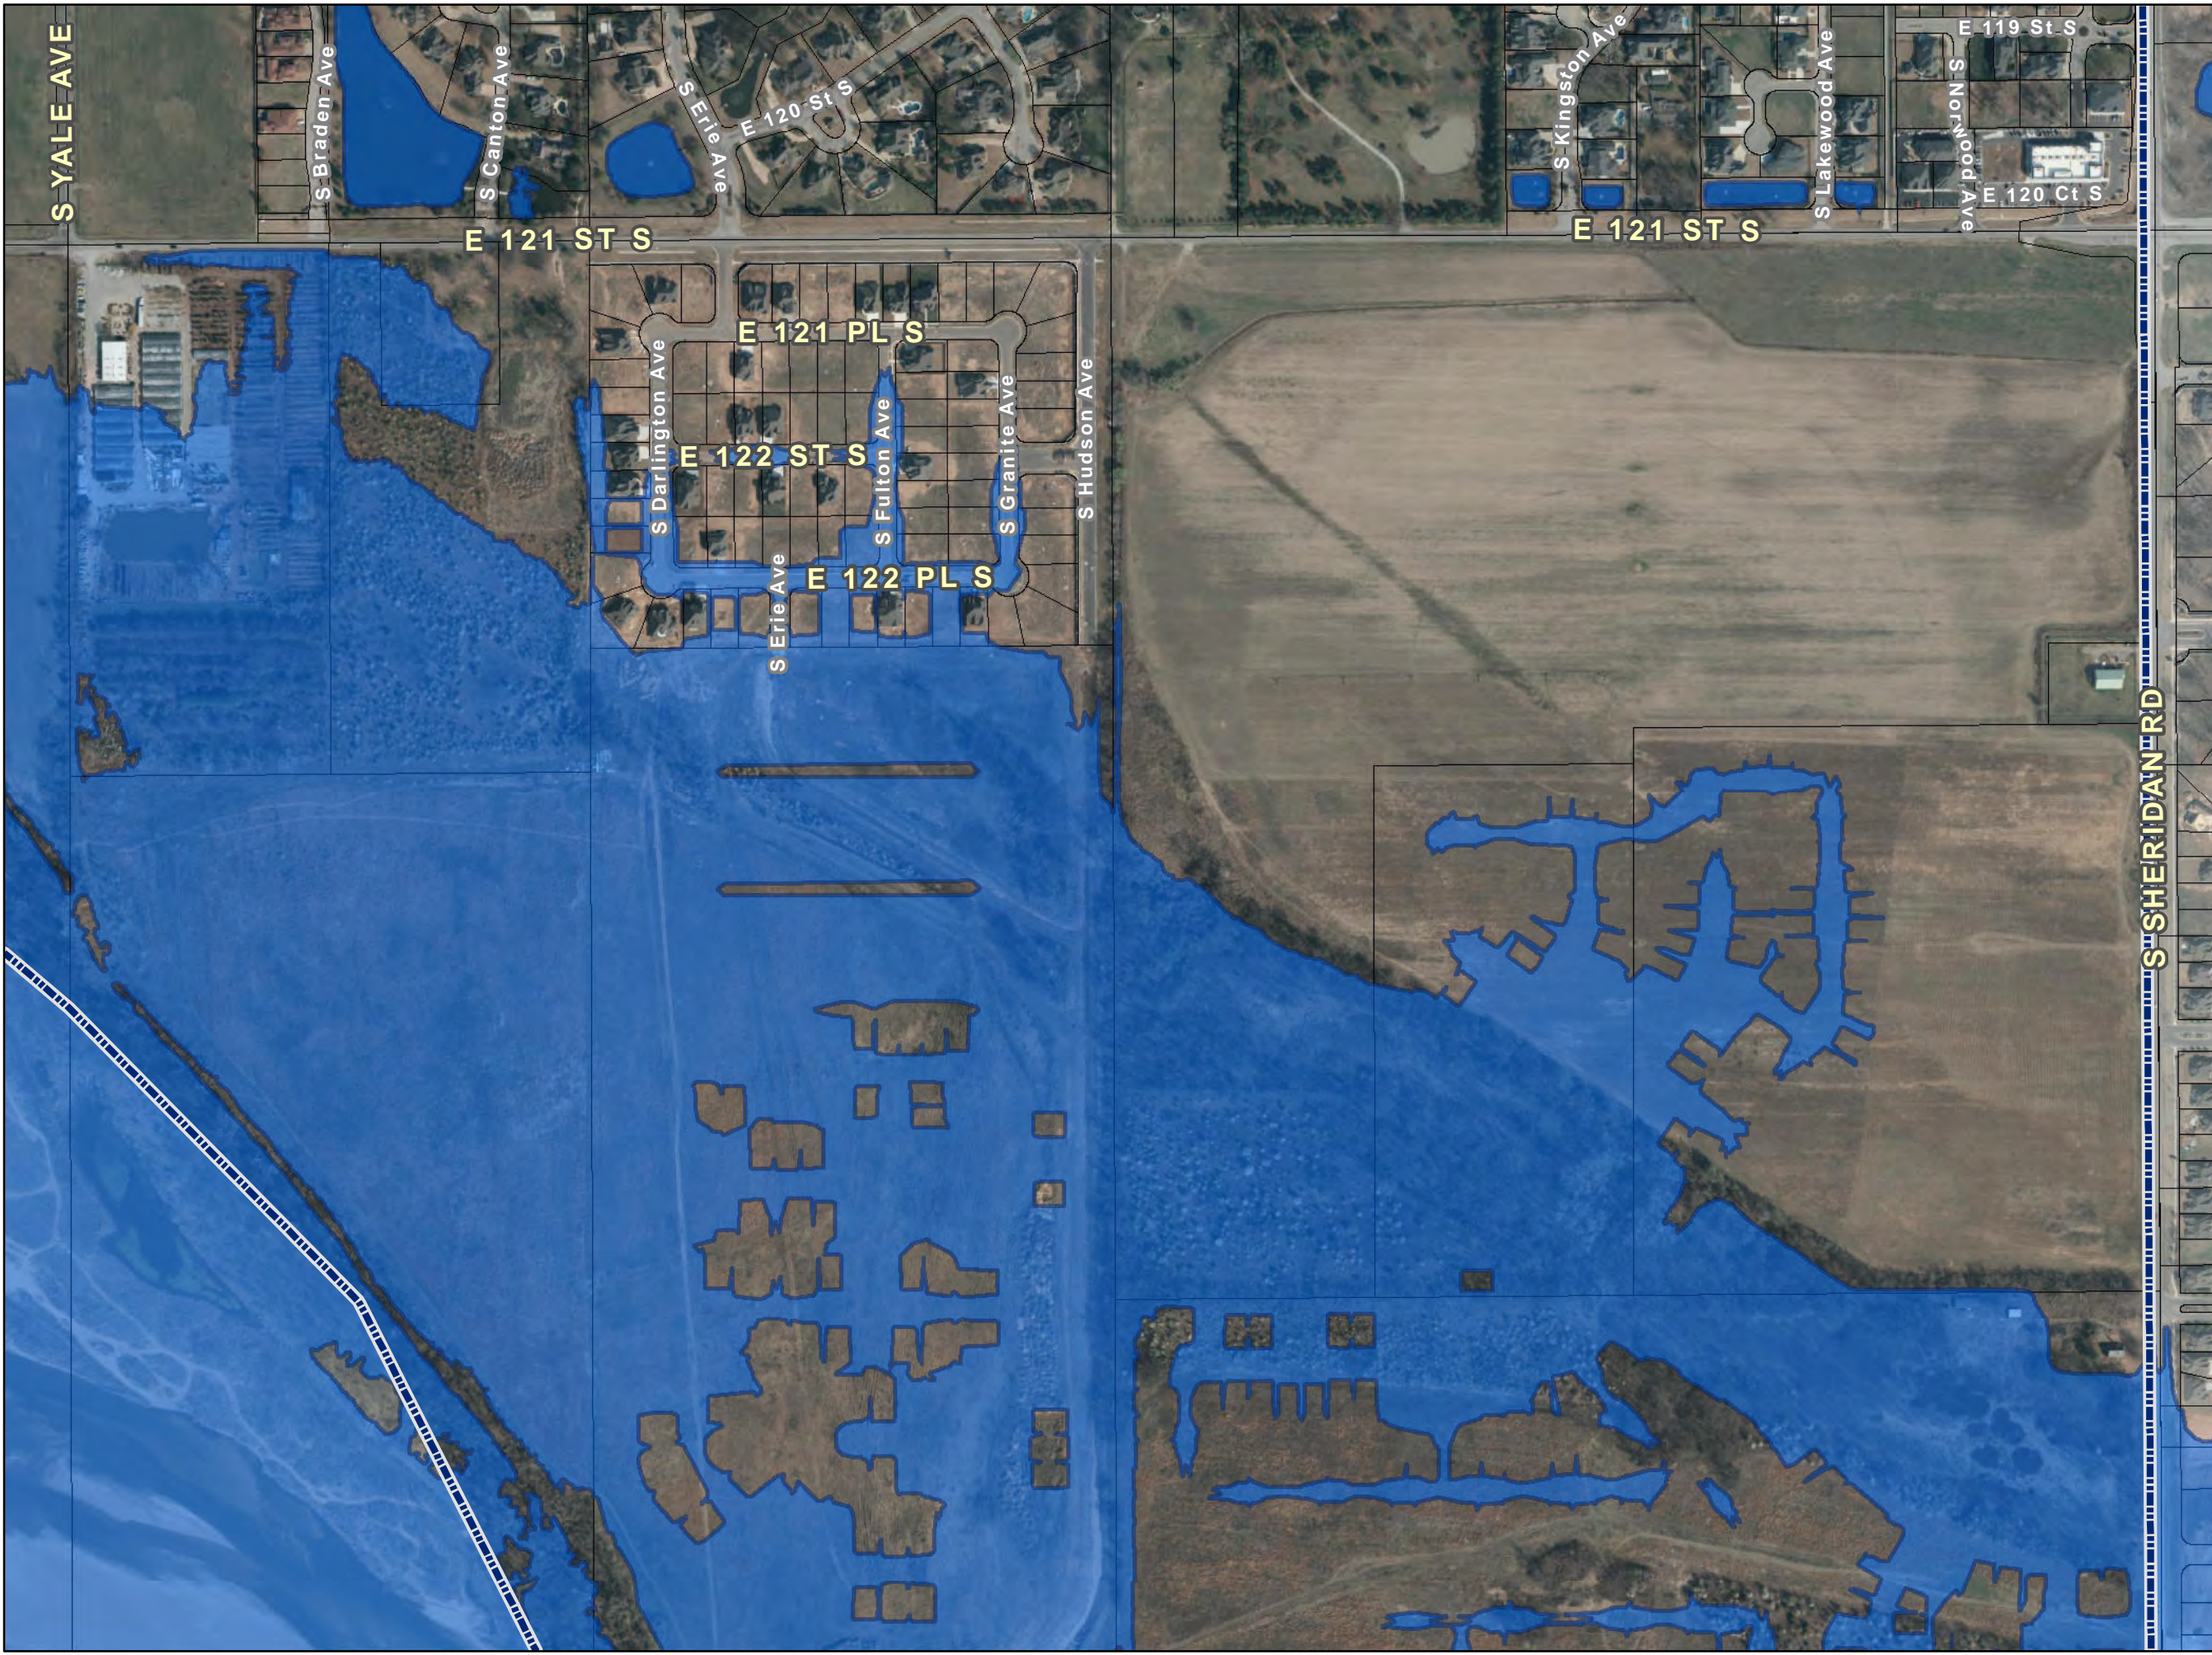

Keystone Dam Release Inundation Areas

**250,000 CFS
Release**

Atlas Page: 23

- Tulsa City-County Levees
- Tulsa City Limits
- 250K CFS Release