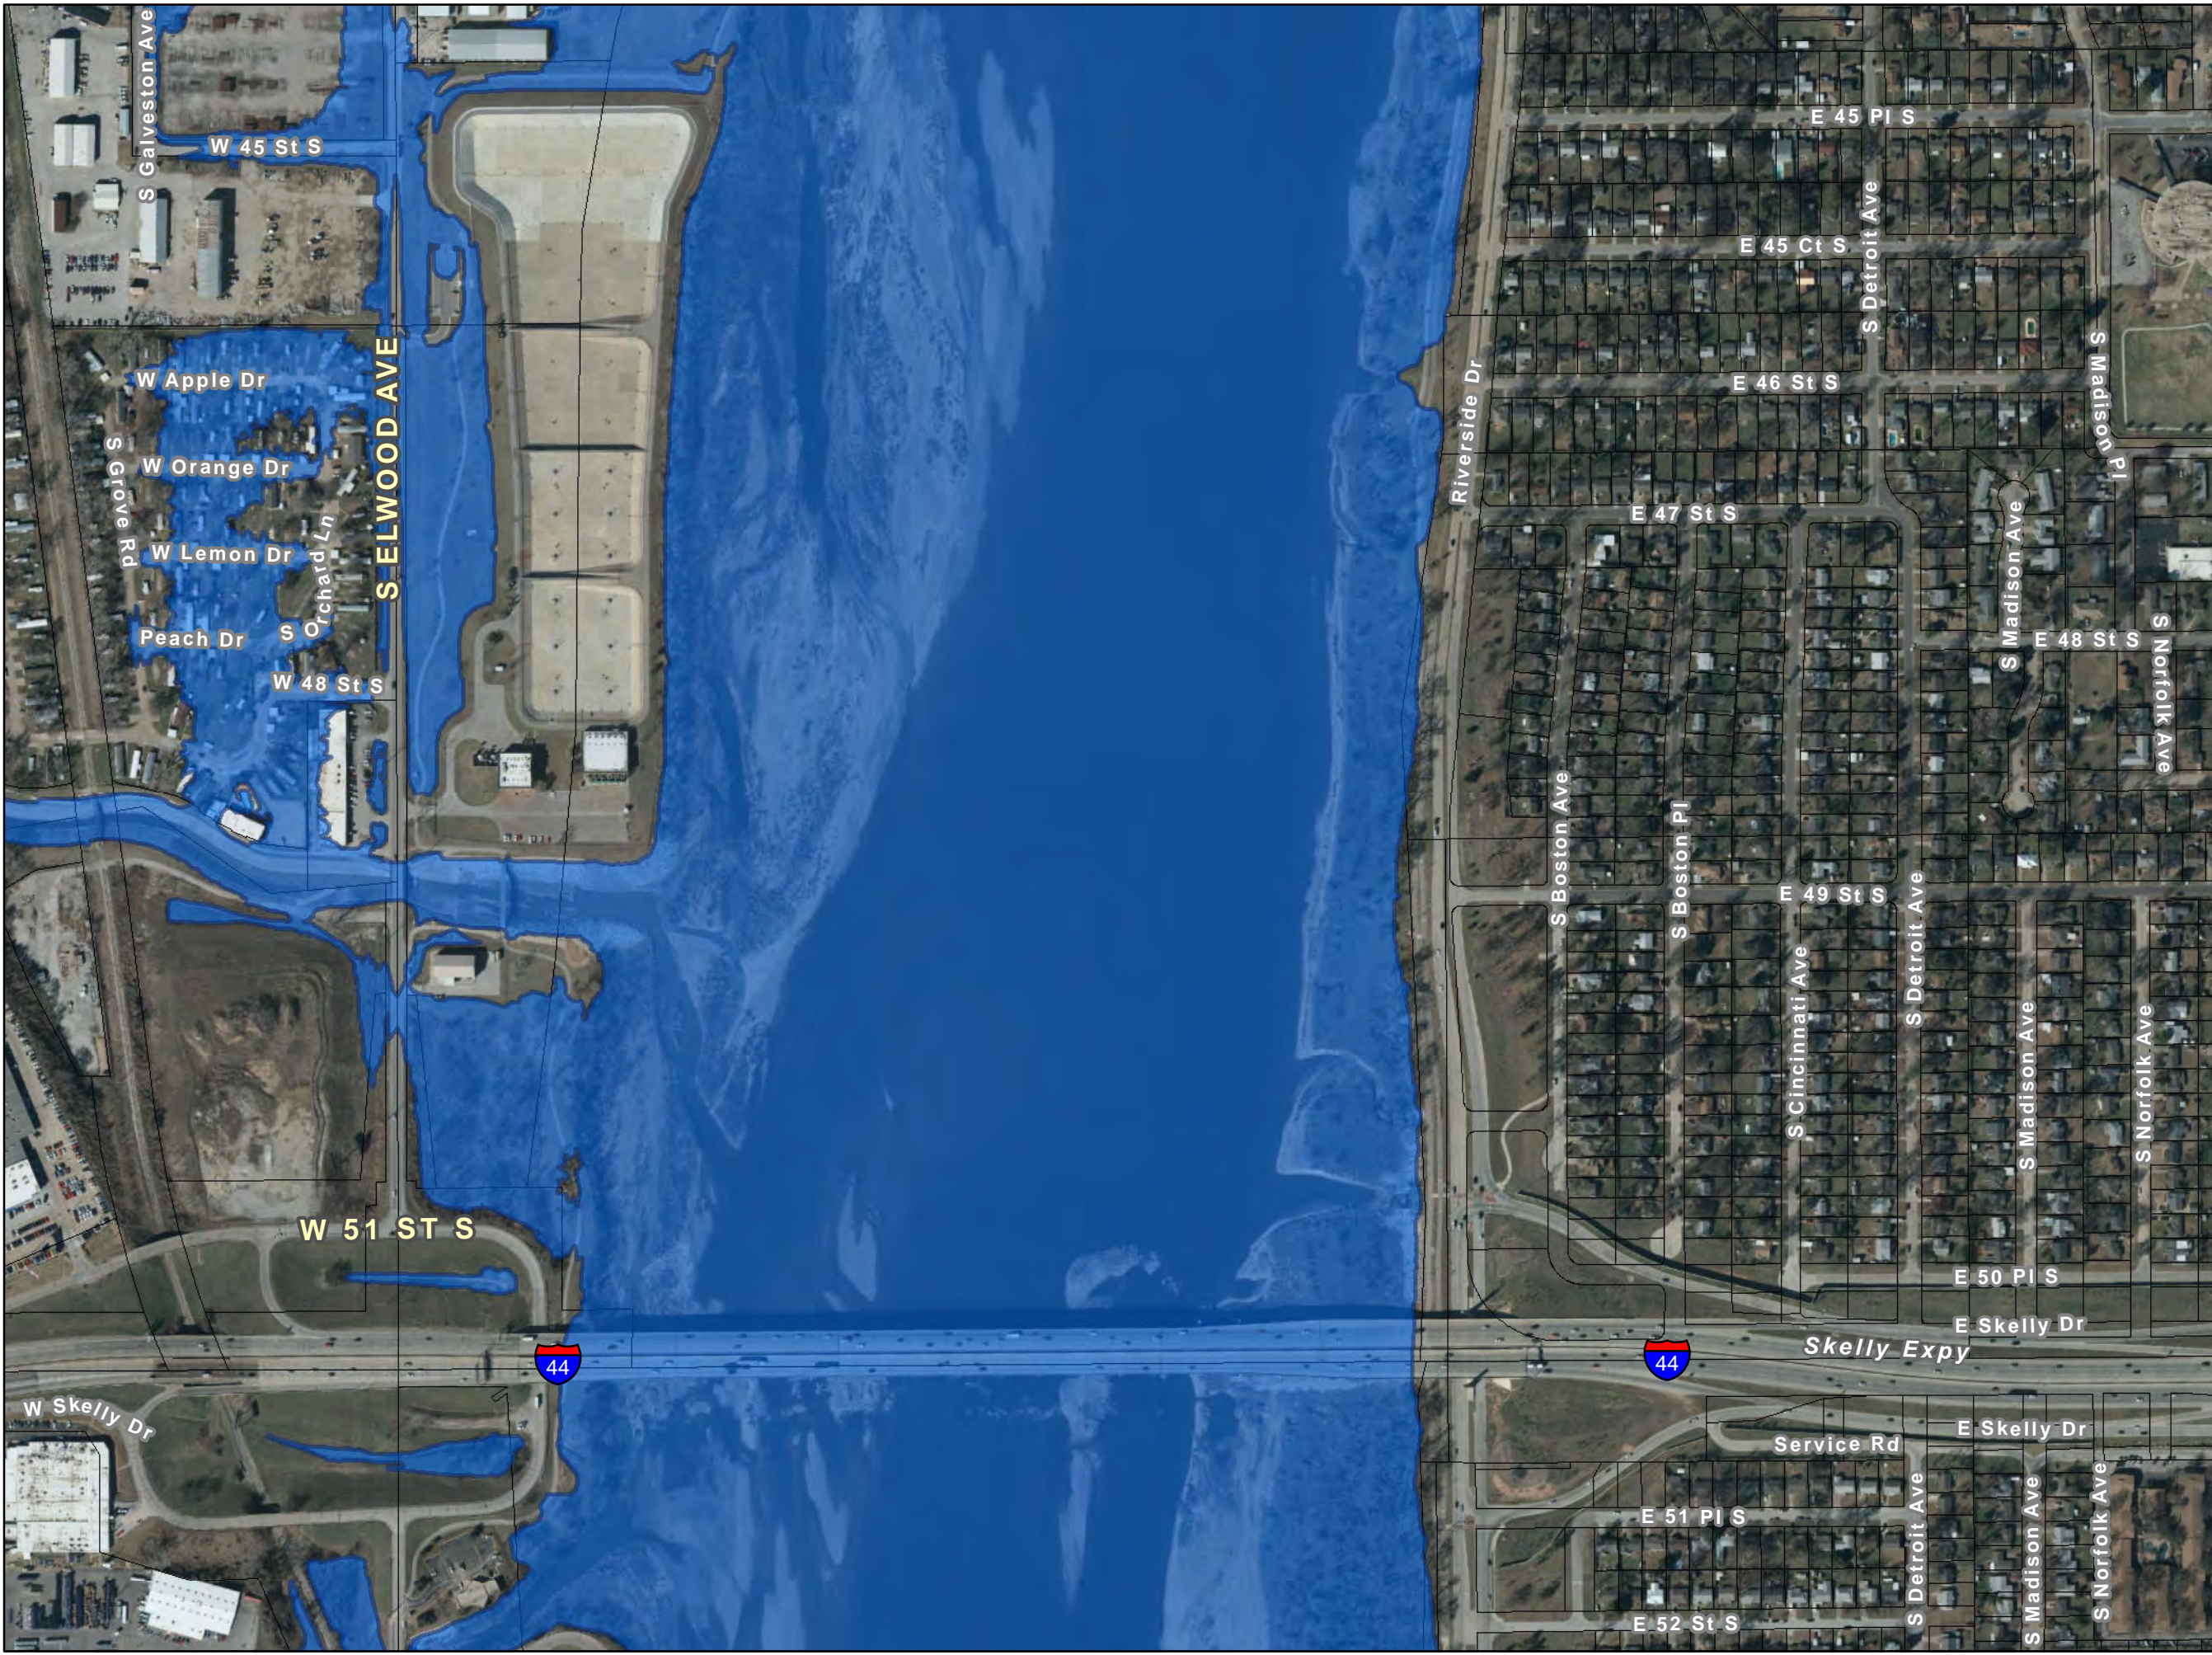

Atlas Page: 08

-  Tulsa City-County Levees
-  Tulsa City Limits
-  250K CFS Release

**Keystone Dam
Release
Inundation Areas**

**250,000 CFS
Release**

Atlas Page: 09

-  Tulsa City-County Levees
-  Tulsa City Limits
-  250K CFS Release