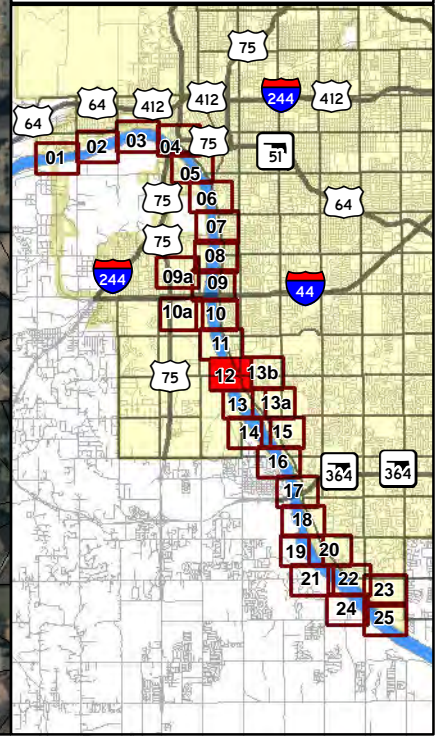

Atlas Page: 10

-  Tulsa City-County Levees
-  Tulsa City Limits
-  250K CFS Release

**Keystone Dam
Release
Inundation Areas**

**250,000 CFS
Release**

Atlas Page: 10a

-  Tulsa City-County Levees
-  Tulsa City Limits
-  250K CFS Release

**Keystone Dam
Release
Inundation Areas**

**250,000 CFS
Release**

Atlas Page: 11

-  Tulsa City-County Levees
-  Tulsa City Limits
-  250K CFS Release

Keystone Dam Release Inundation Areas

250,000 CFS Release

Atlas Page: [12](#)

- Tulsa City-County Levees
- Tulsa City Limits
- 250K CFS Release

Keystone Dam Release Inundation Areas

**250,000 CFS
Release**

Atlas Page: 13

-  Tulsa City-County Levees
-  Tulsa City Limits
-  250K CFS Release