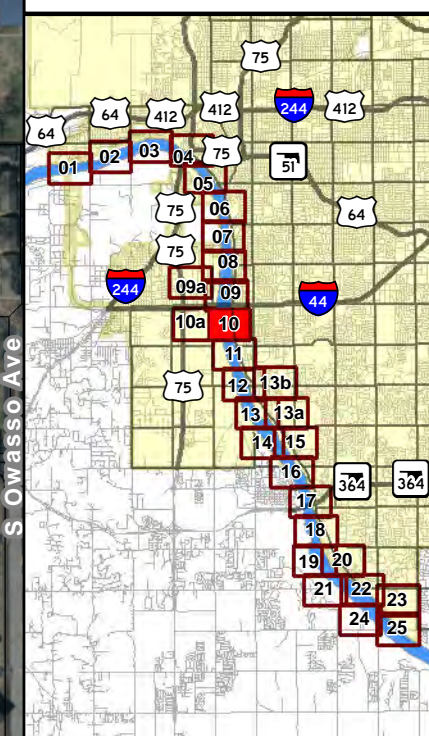

Atlas Page: 08

-  Tulsa City-County Levees
-  Tulsa City Limits
-  250K CFS Release

**Keystone Dam
Release
Inundation Areas**

**250,000 CFS
Release**

Atlas Page: 09

-  Tulsa City-County Levees
-  Tulsa City Limits
-  250K CFS Release

**Keystone Dam
Release
Inundation Areas**

**250,000 CFS
Release**

Atlas Page: 09a

-  Tulsa City-County Levees
-  Tulsa City Limits
-  250K CFS Release

Keystone Dam Release Inundation Areas

**250,000 CFS
Release**

Atlas Page: 10

-  Tulsa City-County Levees
-  Tulsa City Limits
-  250K CFS Release

**Keystone Dam
Release
Inundation Areas**

**250,000 CFS
Release**

Atlas Page: 10a

-  Tulsa City-County Levees
-  Tulsa City Limits
-  250K CFS Release