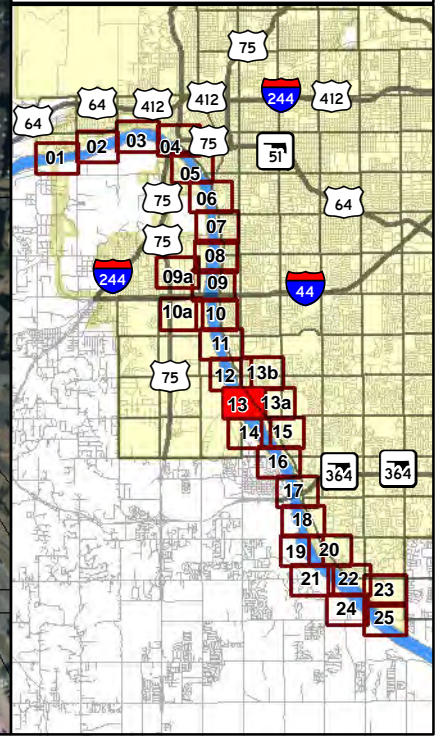

**Keystone Dam
Release
Inundation Areas**

**250,000 CFS
Release**

Atlas Page: 11

-  Tulsa City-County Levees
-  Tulsa City Limits
-  250K CFS Release

Keystone Dam Release Inundation Areas

250,000 CFS Release

Atlas Page: [12](#)

- Tulsa City-County Levees
- Tulsa City Limits
- 250K CFS Release

Keystone Dam Release Inundation Areas

**250,000 CFS
Release**

Atlas Page: 13

-  Tulsa City-County Levees
-  Tulsa City Limits
-  250K CFS Release

Keystone Dam Release Inundation Areas

**250,000 CFS
Release**

Atlas Page: 13a

-  Tulsa City-County Levees
-  Tulsa City Limits
-  250K CFS Release

Keystone Dam Release Inundation Areas

250,000 CFS Release

Atlas Page: **13b**