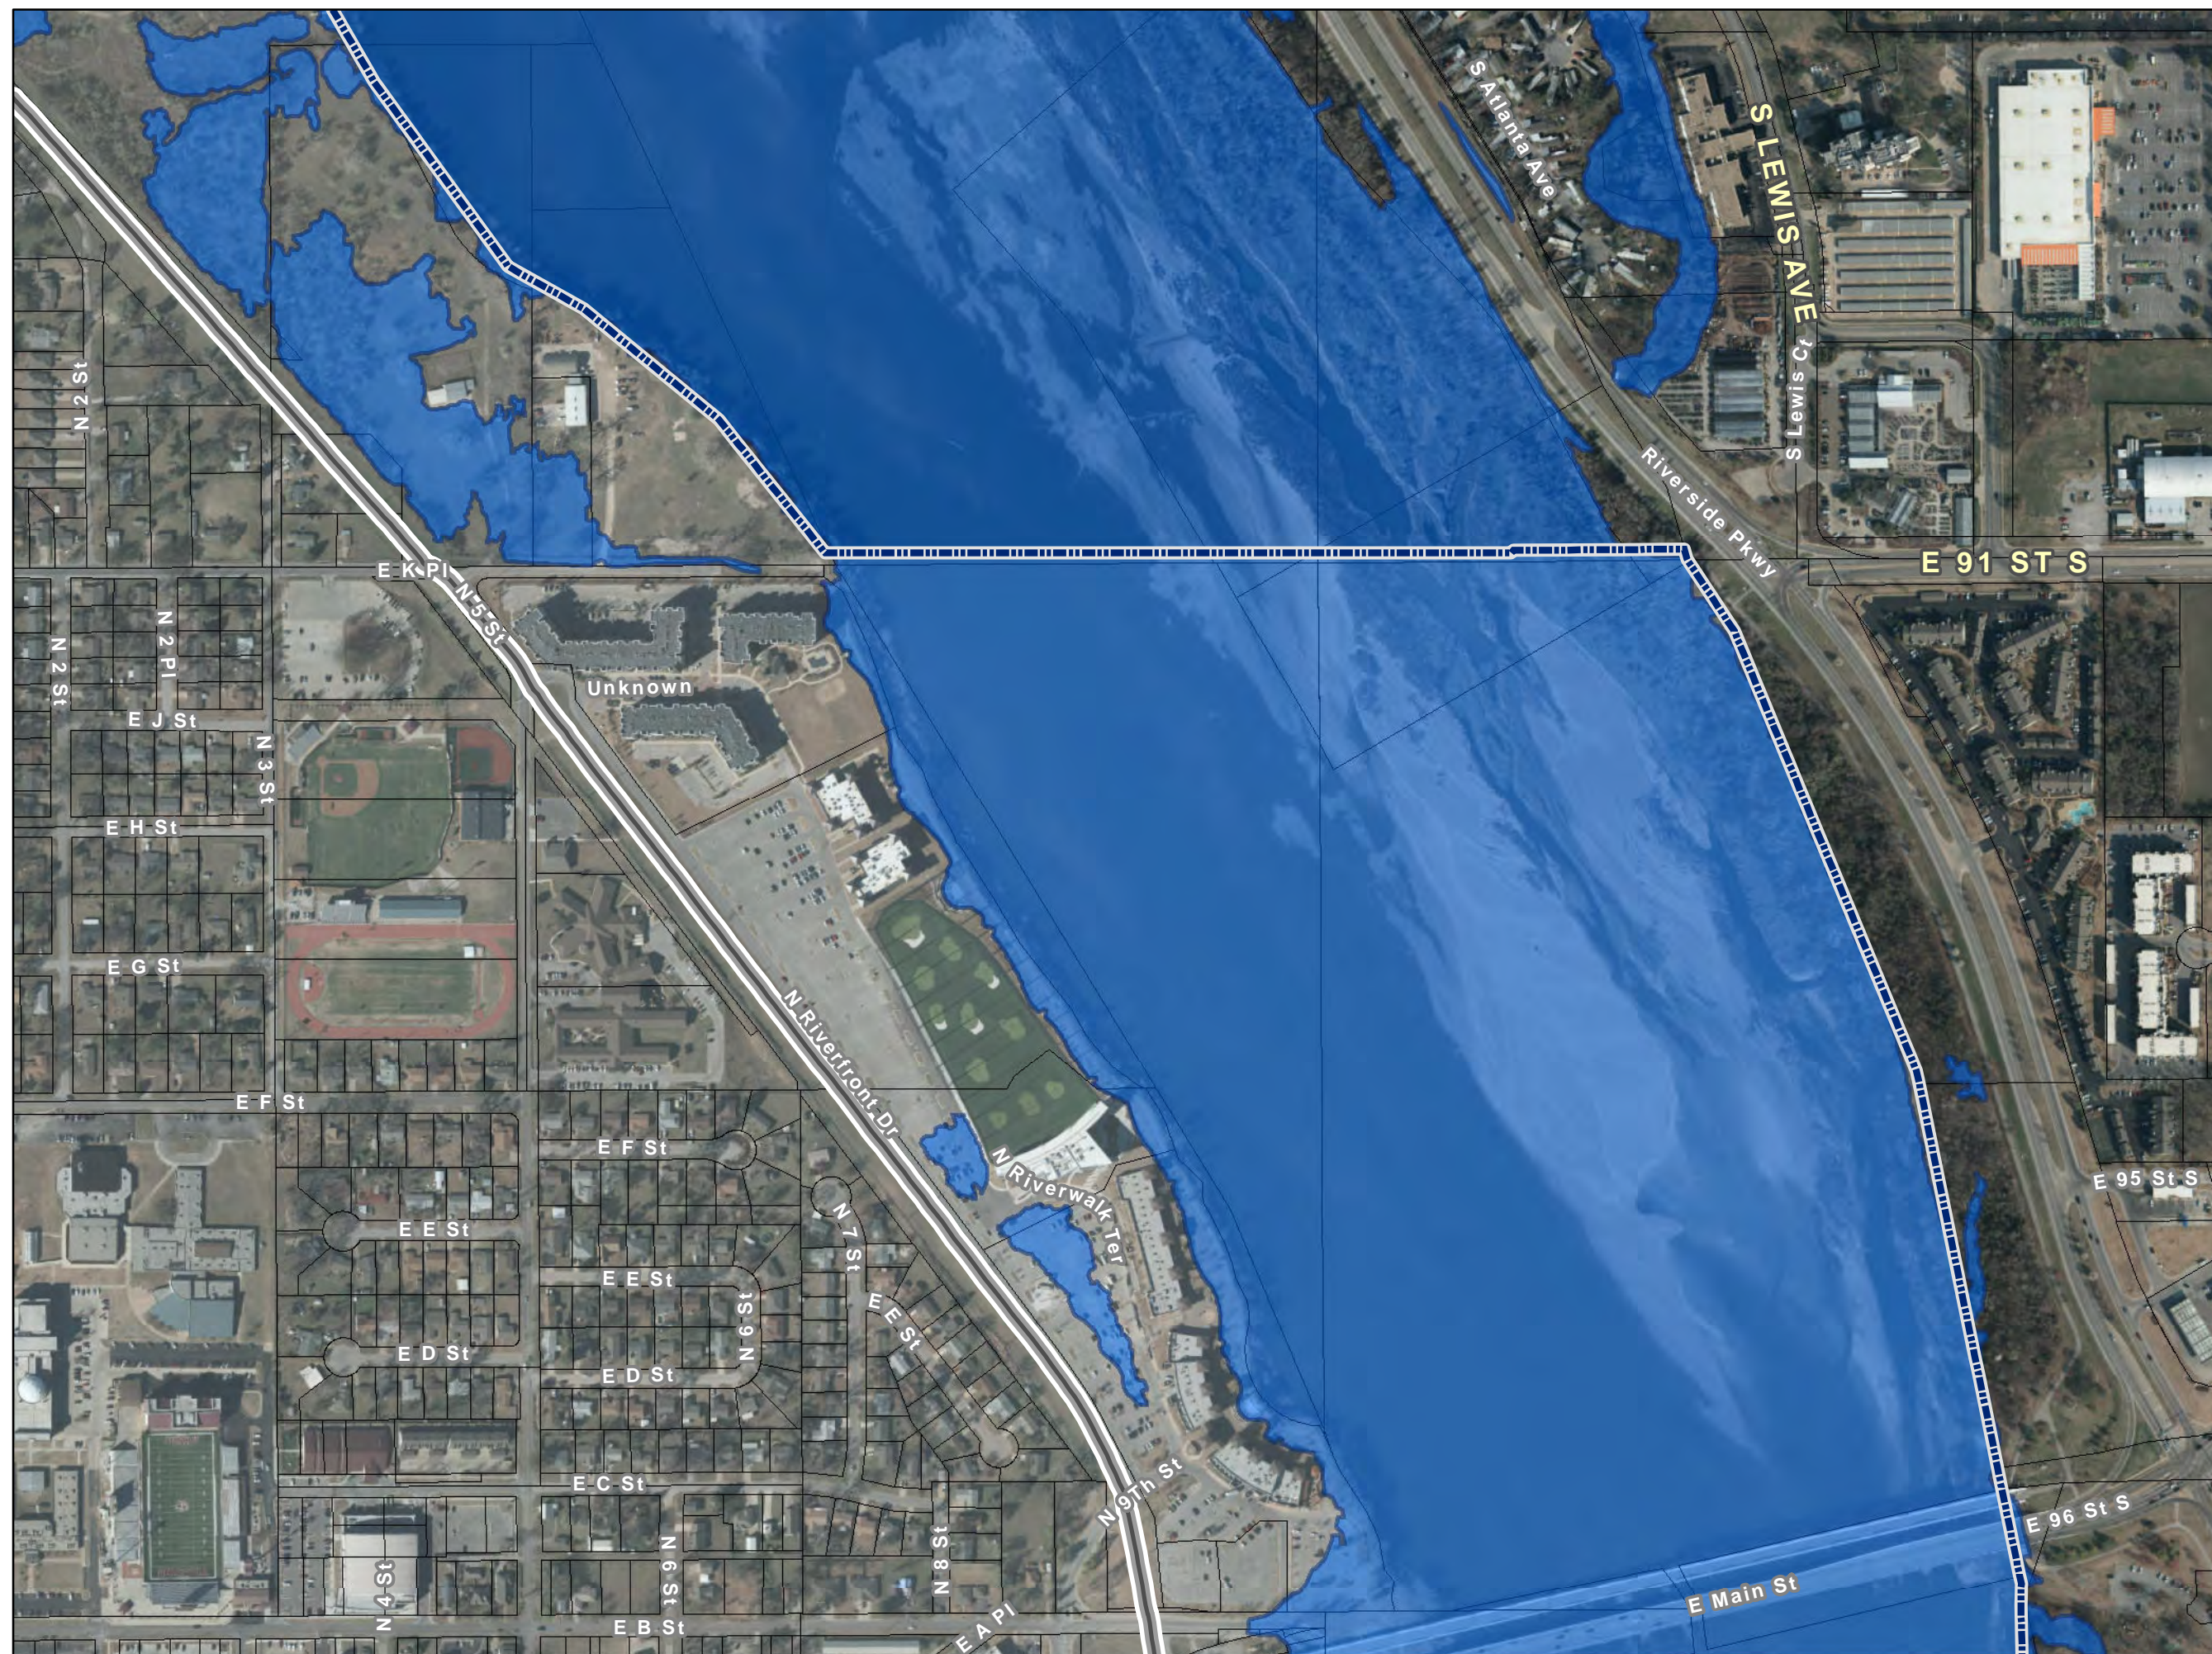

Keystone Dam Release Inundation Areas

**250,000 CFS
Release**

Atlas Page: 16

- Tulsa City-County Levees
- Tulsa City Limits
- 250K CFS Release