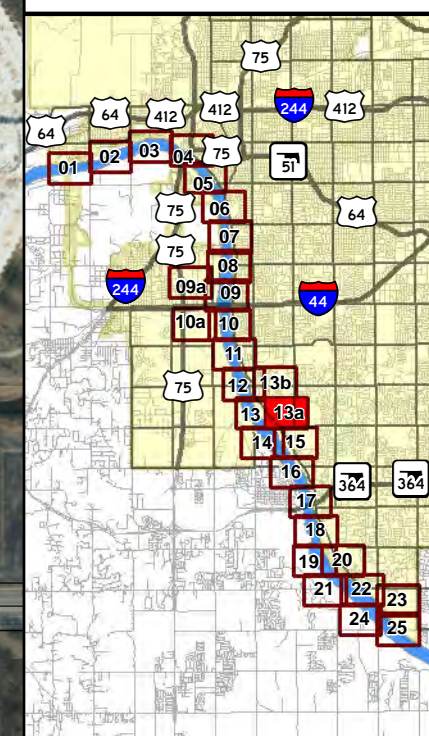

**Keystone Dam
Release
Inundation Areas**

**250,000 CFS
Release**

Atlas Page: 11

-  Tulsa City-County Levees
-  Tulsa City Limits
-  250K CFS Release

Keystone Dam Release Inundation Areas

250,000 CFS Release

Atlas Page: [12](#)

- Tulsa City-County Levees
- Tulsa City Limits
- 250K CFS Release

Keystone Dam Release Inundation Areas

**250,000 CFS
Release**

Atlas Page: 13

-  Tulsa City-County Levees
-  Tulsa City Limits
-  250K CFS Release

Keystone Dam Release Inundation Areas

**250,000 CFS
Release**

Atlas Page: 13a

-  Tulsa City-County Levees
-  Tulsa City Limits
-  250K CFS Release

Keystone Dam Release Inundation Areas

250,000 CFS Release

Atlas Page: **13b**