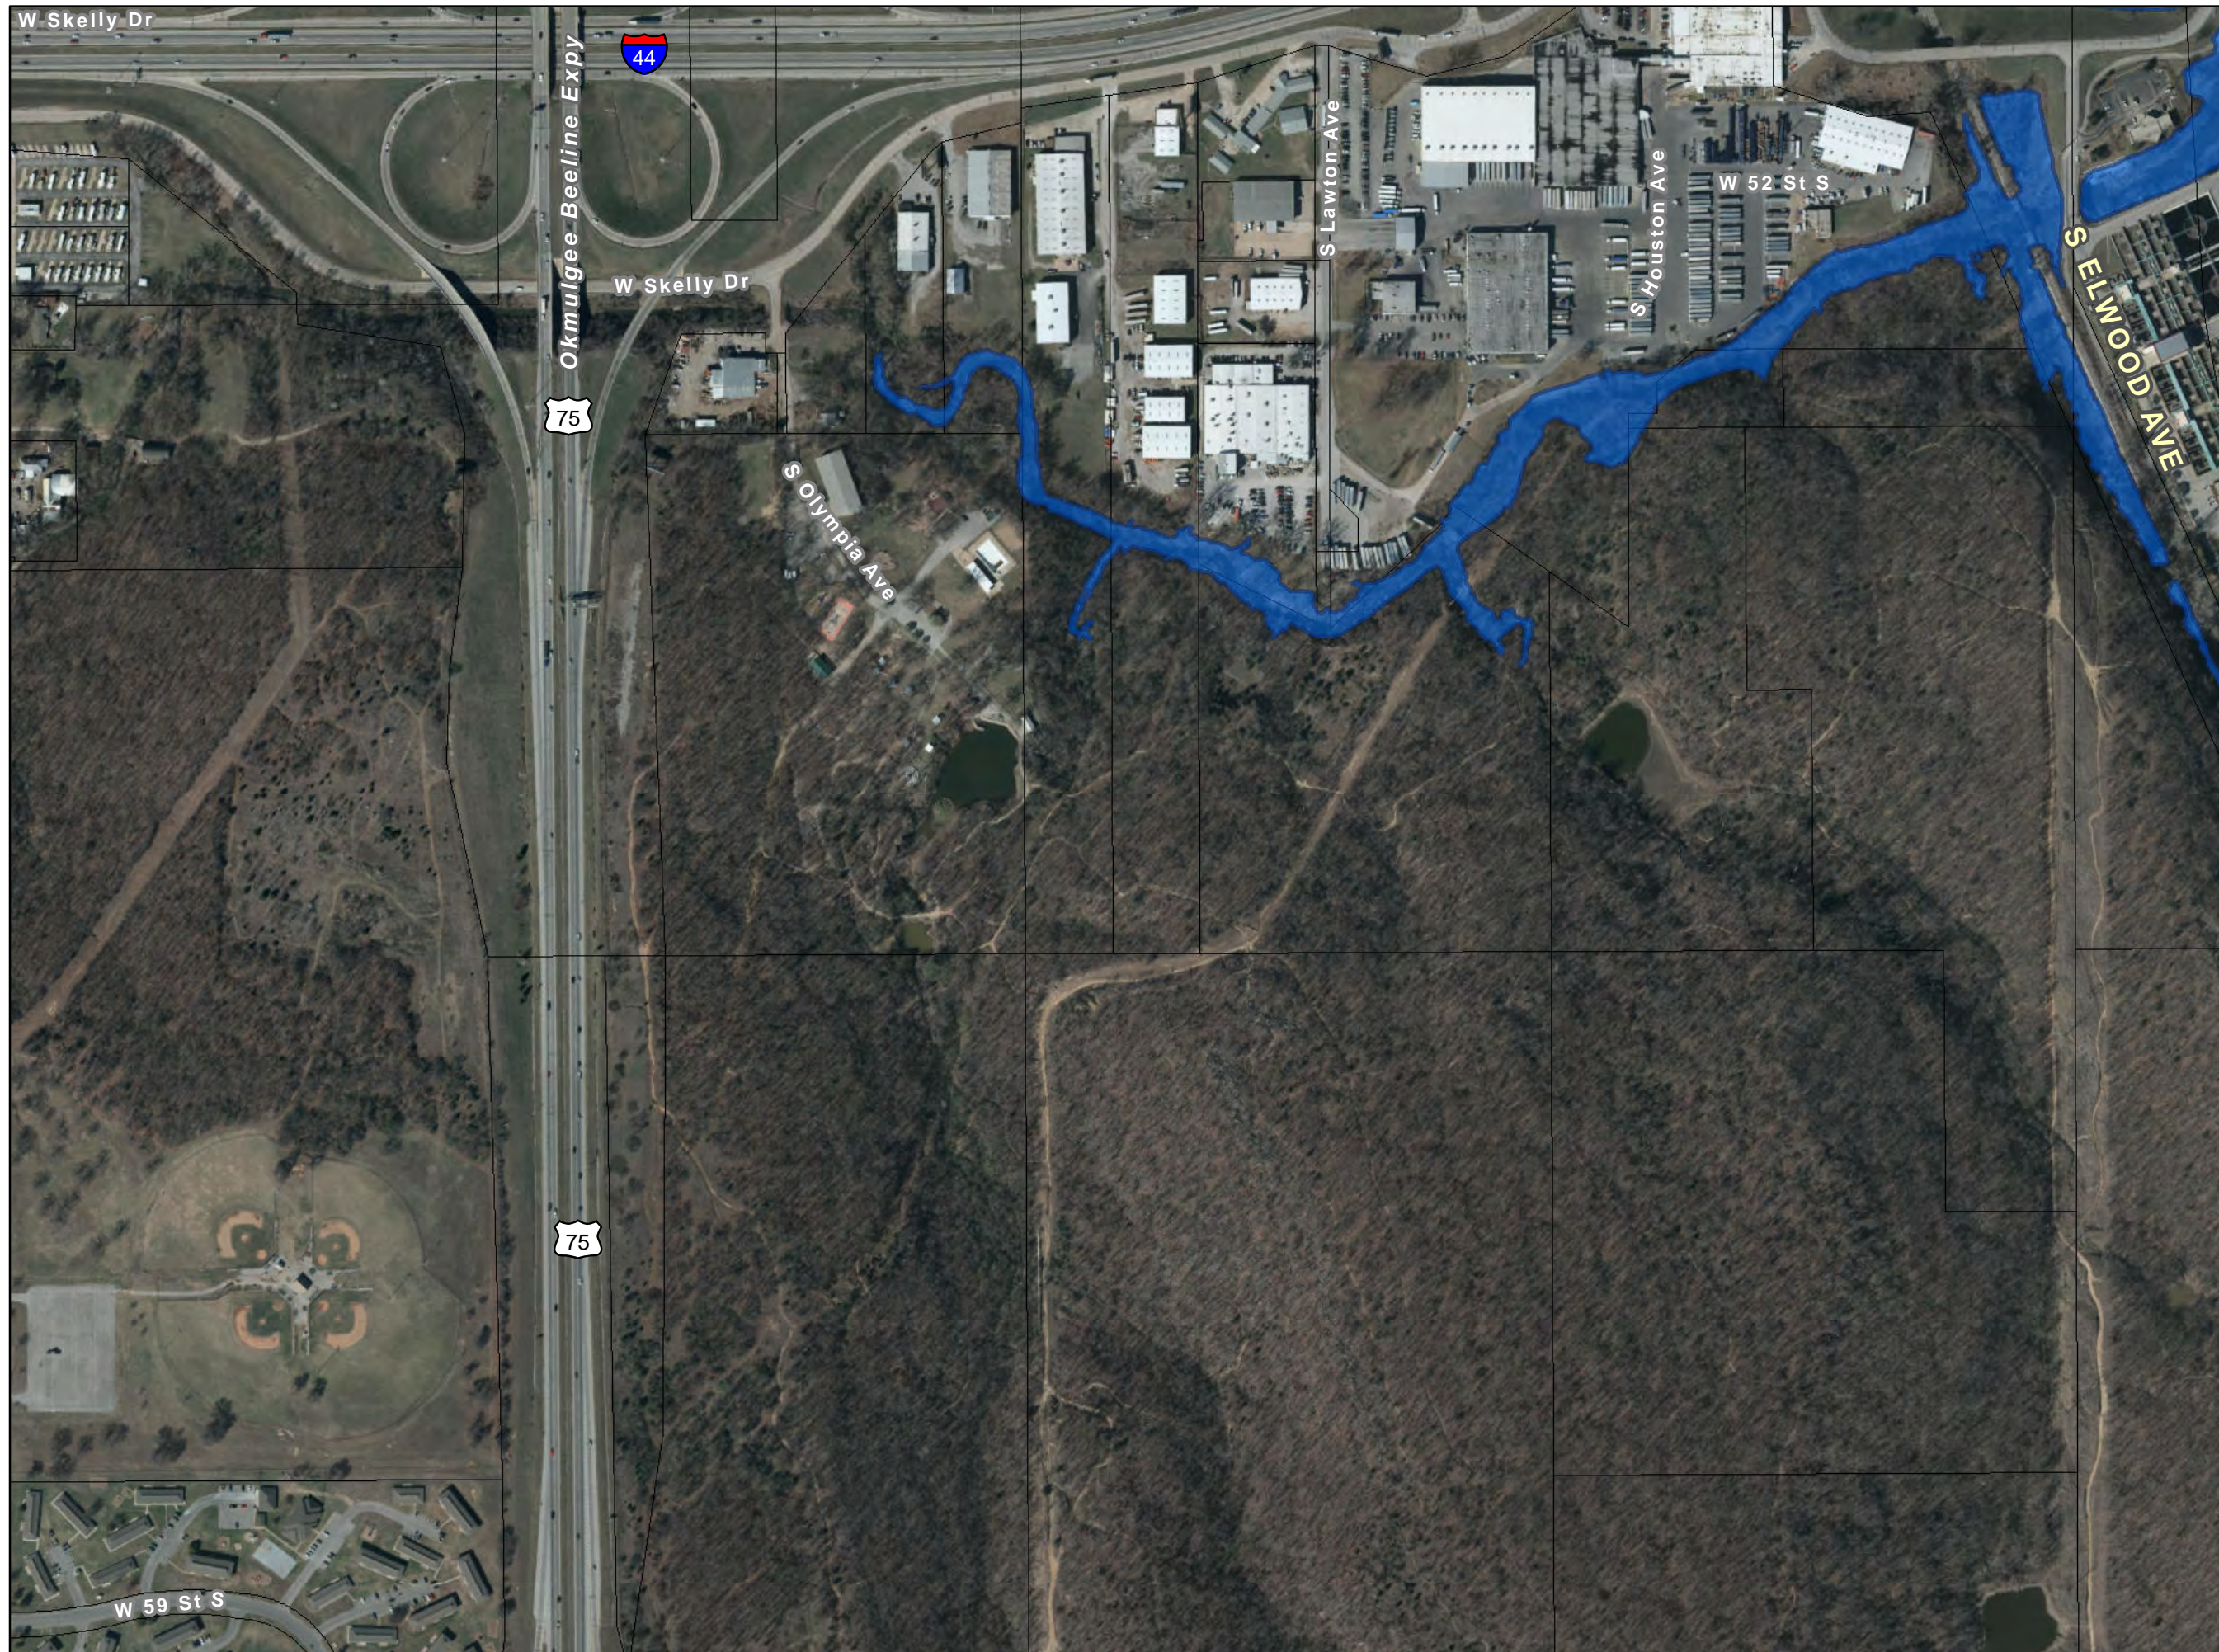

**Keystone Dam
Release
Inundation Areas**

**250,000 CFS
Release**

Atlas Page: 10a

- Tulsa City-County Levees
- Tulsa City Limits
- 250K CFS Release