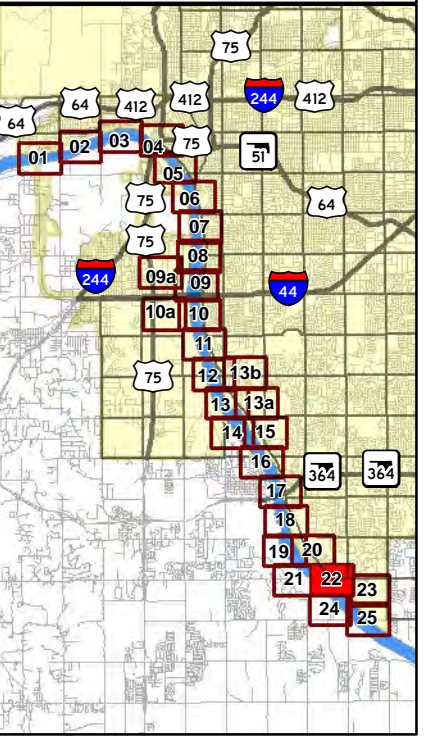

Keystone Dam Release Inundation Areas

**250,000 CFS
Release**

Atlas Page: [22](#)

- Tulsa City-County Levees
- Tulsa City Limits
- 250K CFS Release