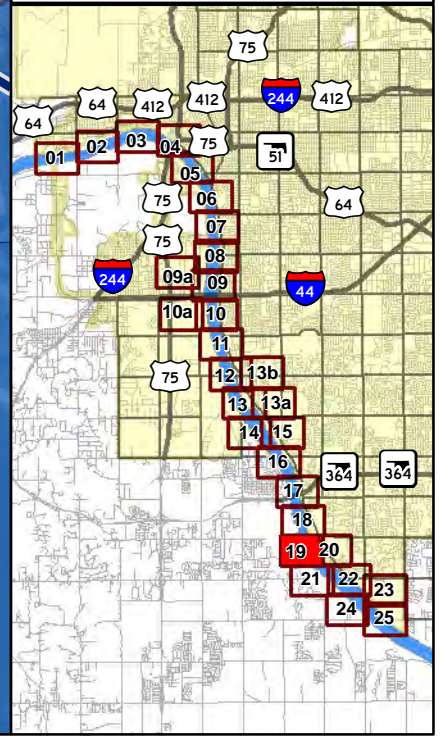

Keystone Dam Release Inundation Areas

**250,000 CFS
Release**

Atlas Page: **19**

- Tulsa City-County Levees
- Tulsa City Limits
- 250K CFS Release