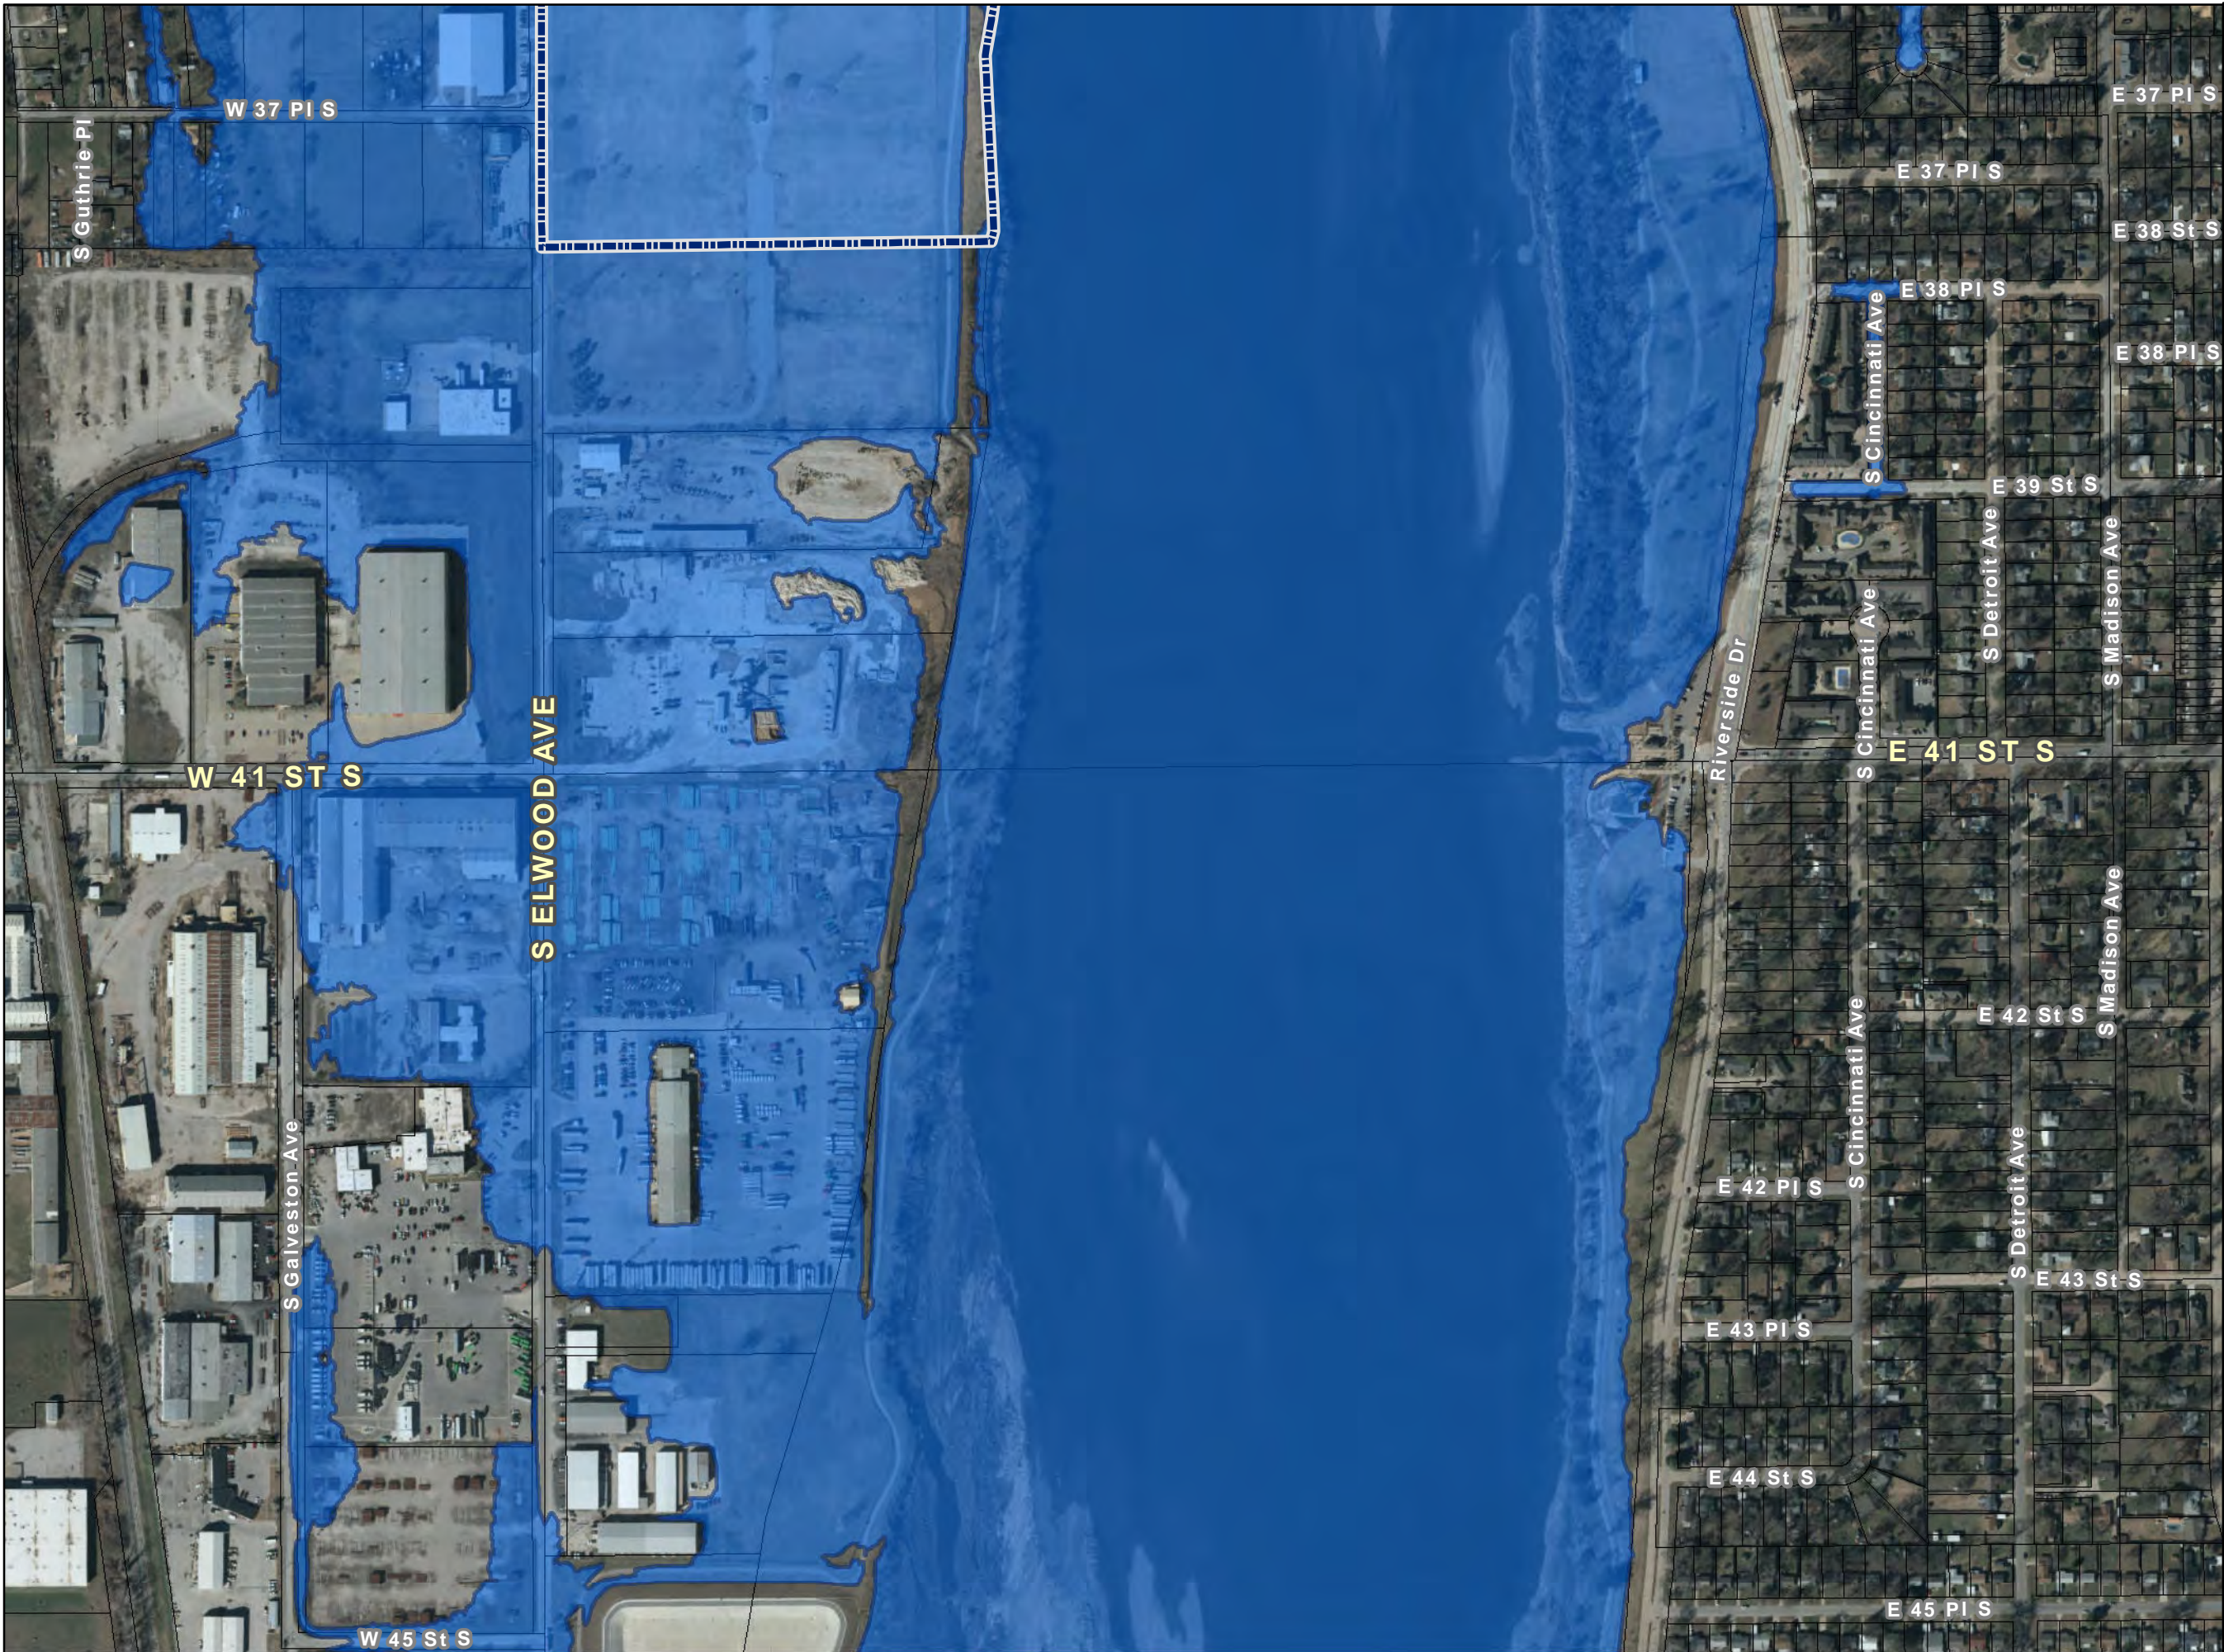

Keystone Dam Release Inundation Areas

**250,000 CFS
Release**

Atlas Page: 08

- Tulsa City-County Levees
- Tulsa City Limits
- 250K CFS Release