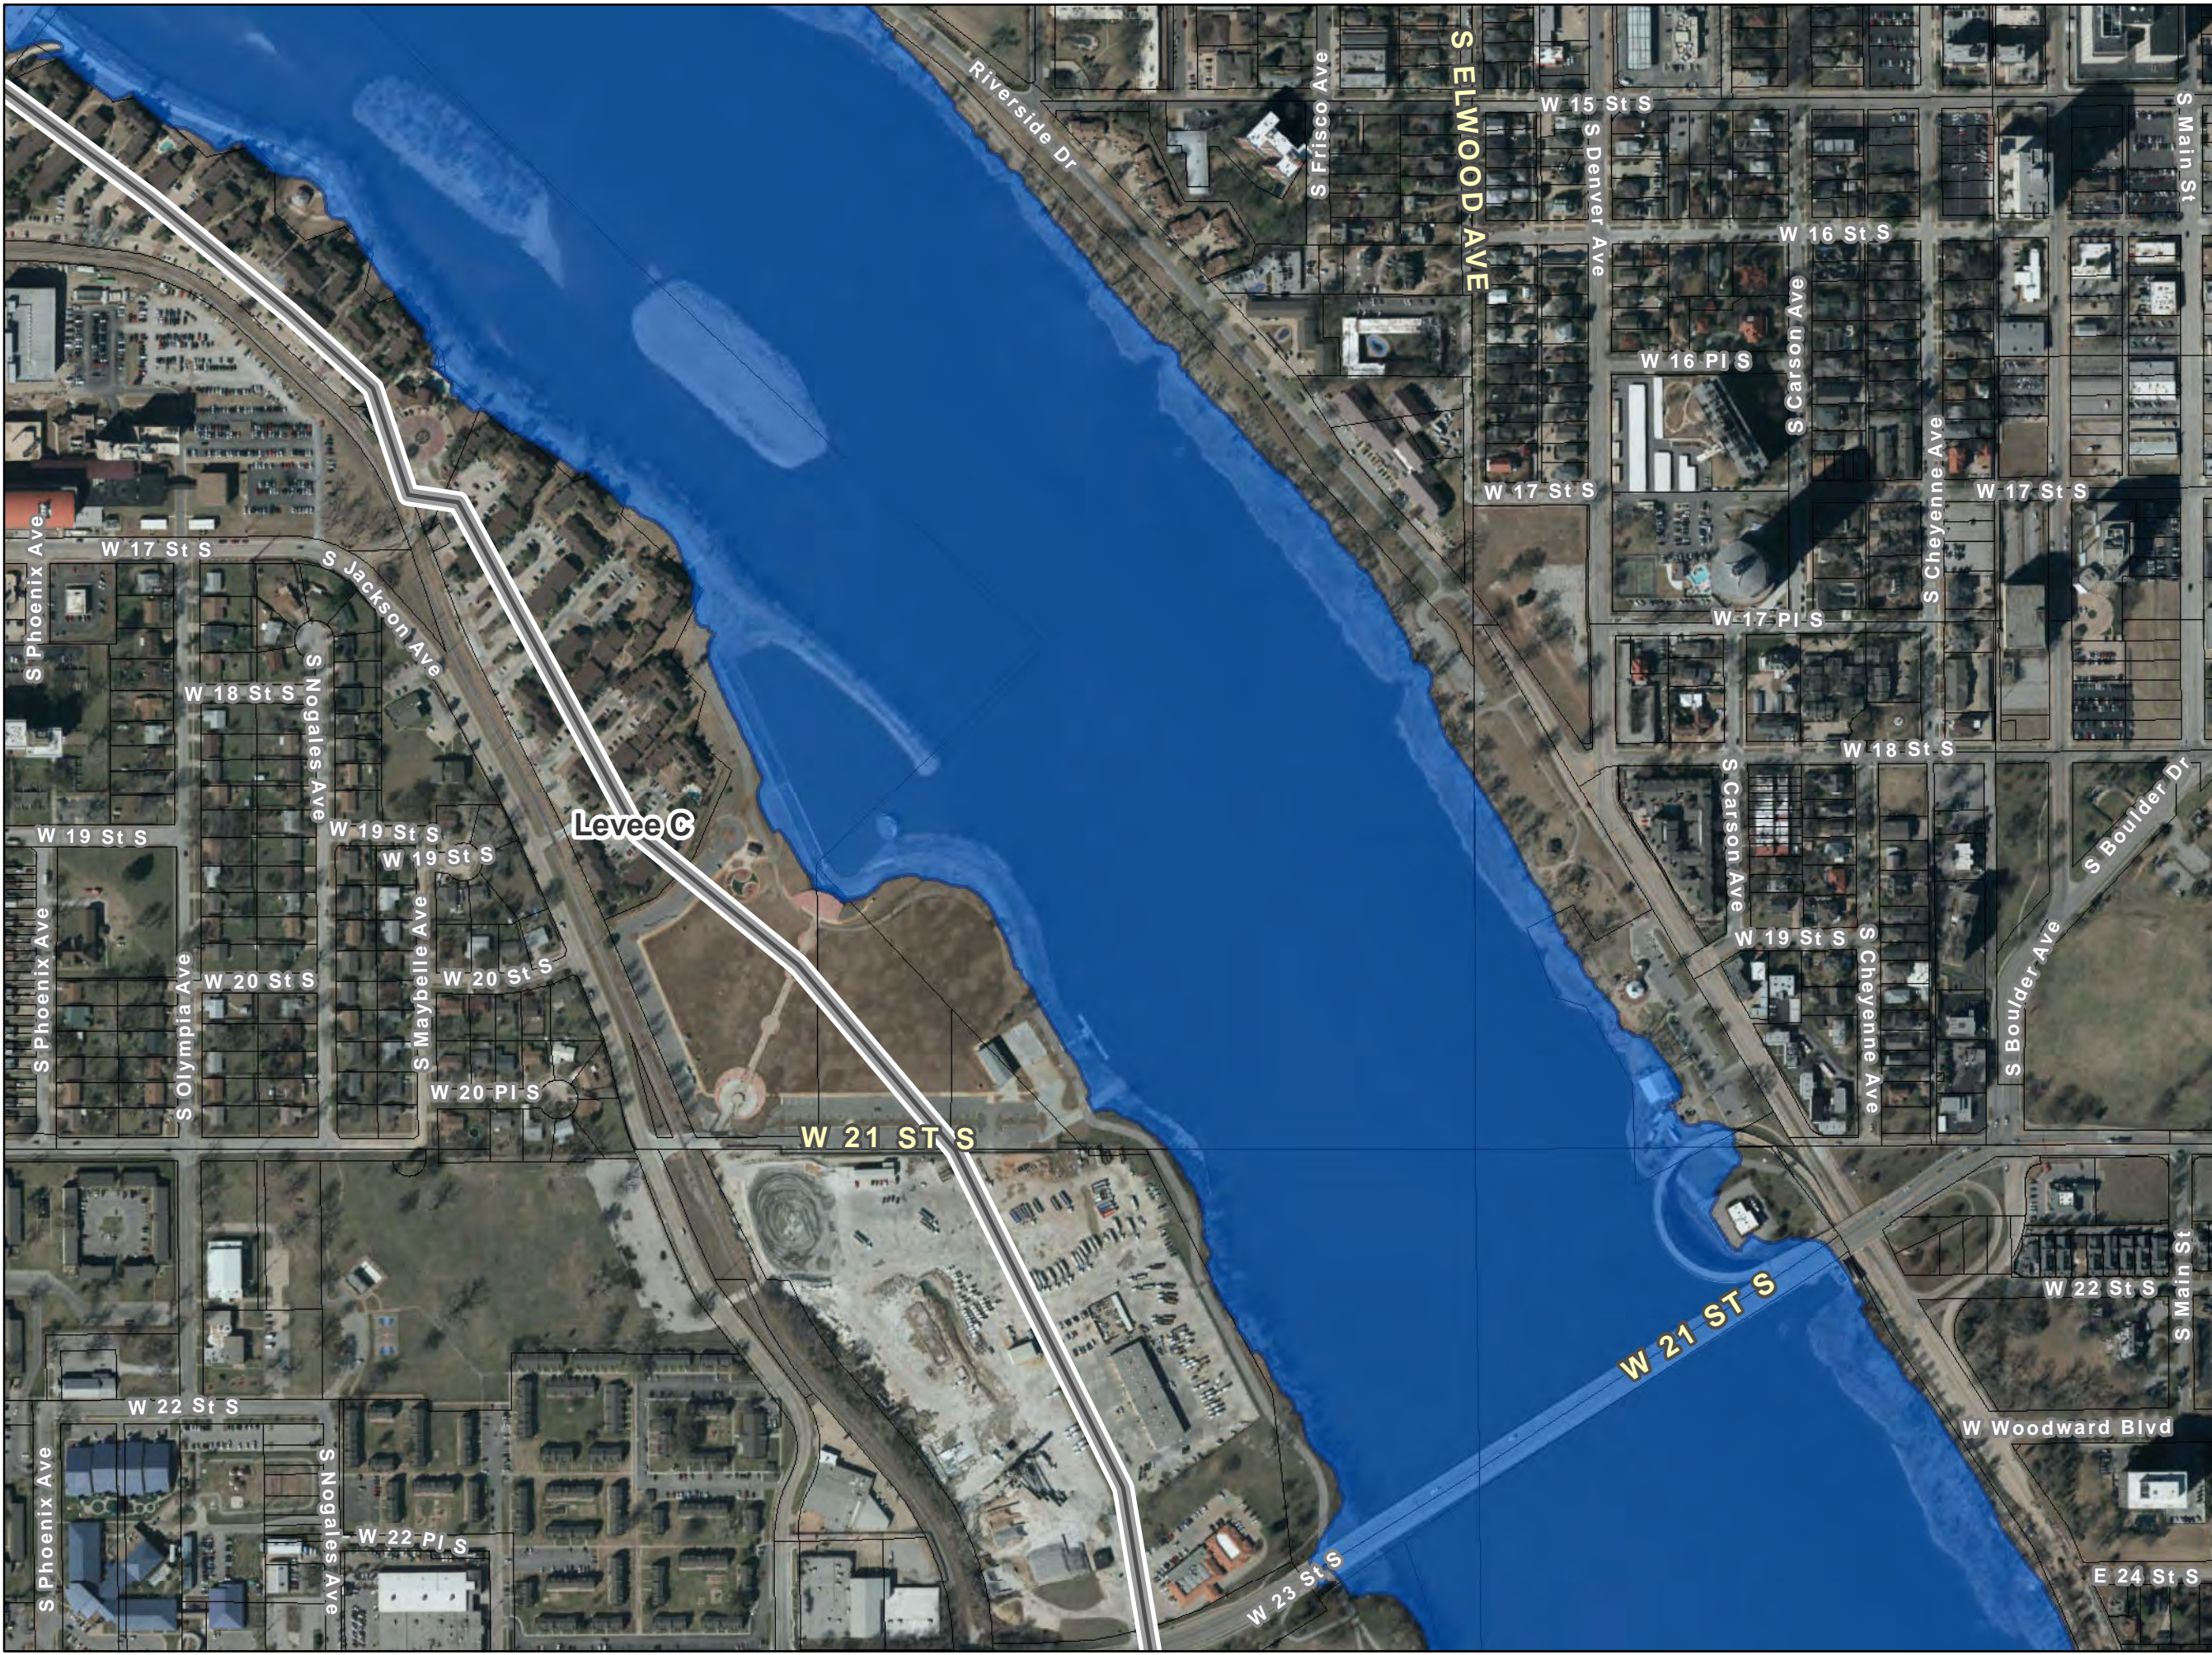

Keystone Dam Release Inundation Areas

250,000 CFS Release

Atlas Page: **05**

- Tulsa City-County Levees
- Tulsa City Limits
- 250K CFS Release