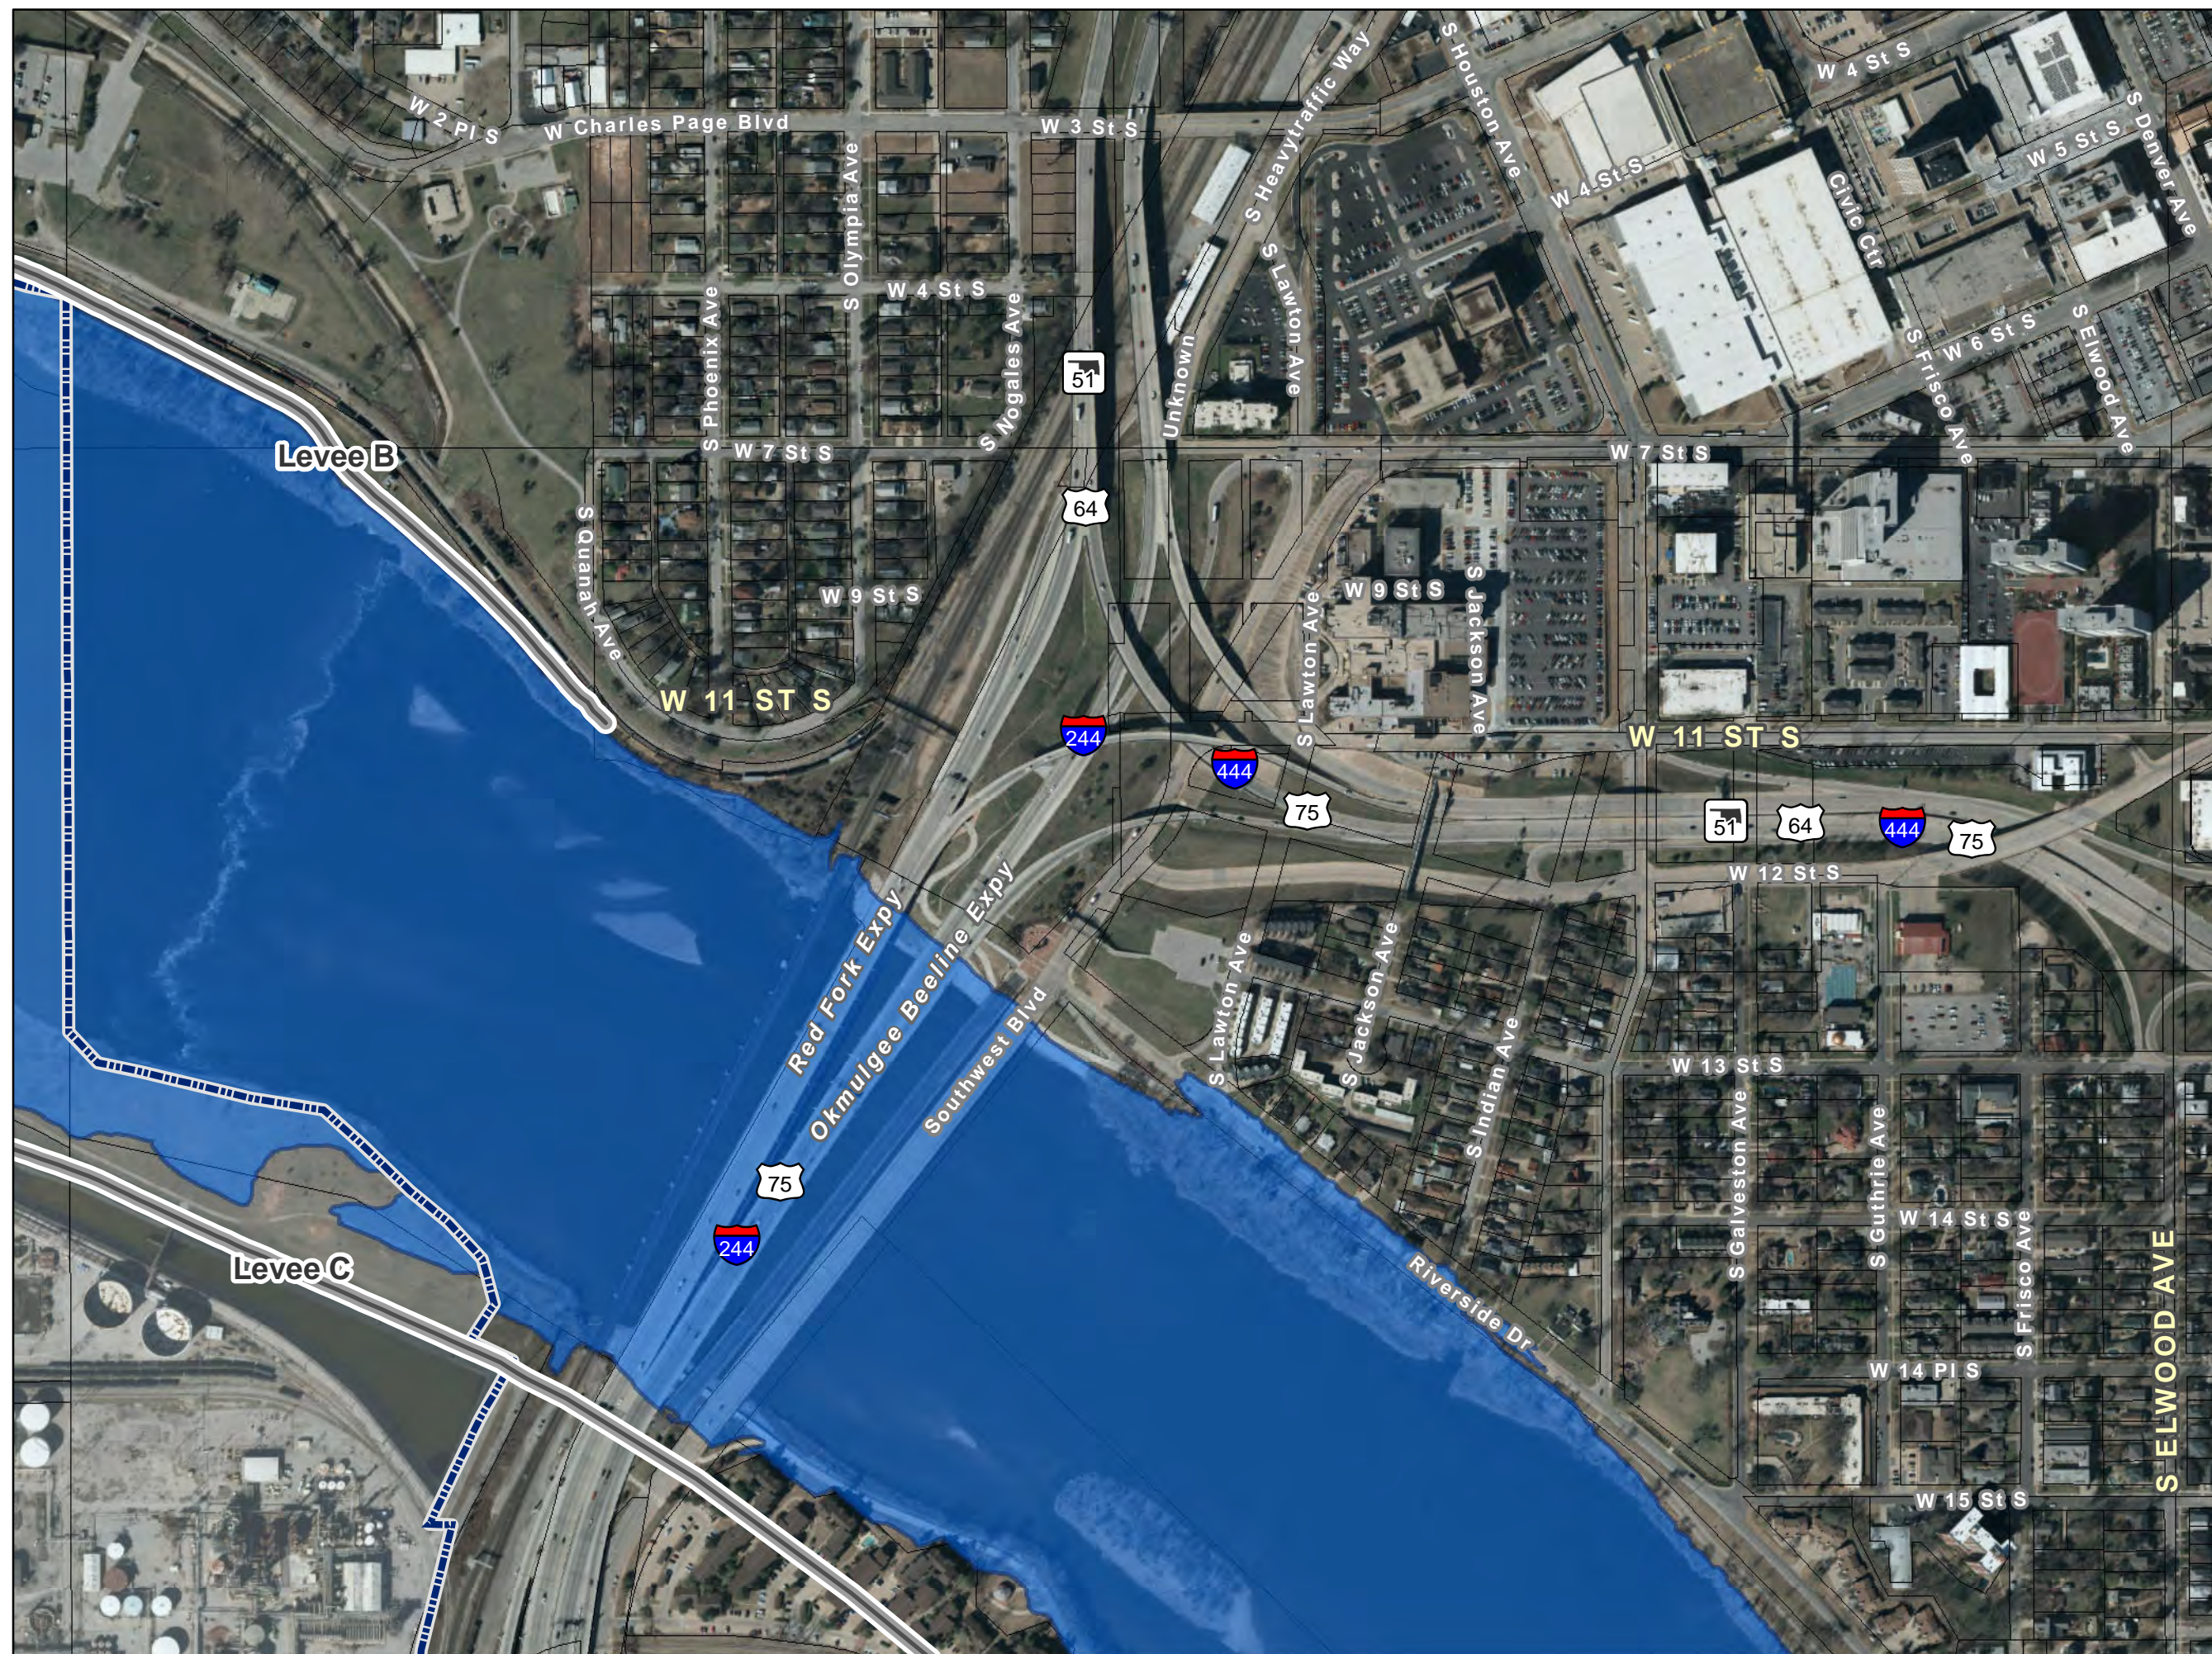

Keystone Dam Release Inundation Areas

**250,000 CFS
Release**

Atlas Page: **04**

-  Tulsa City-County Levees
-  Tulsa City Limits
-  250K CFS Release

Keystone Dam Release Inundation Areas

250,000 CFS Release