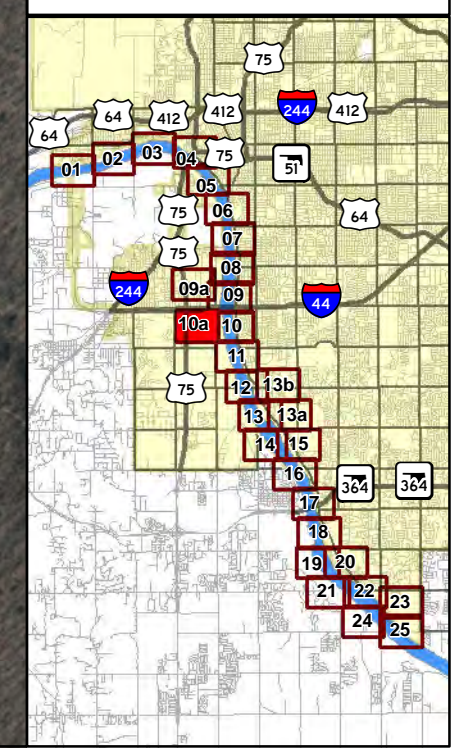

**Keystone Dam
Release
Inundation Areas**

**250,000 CFS
Release**

Atlas Page: 09a

-  Tulsa City-County Levees
-  Tulsa City Limits
-  250K CFS Release

Keystone Dam Release Inundation Areas

**250,000 CFS
Release**

Atlas Page: 10

-  Tulsa City-County Levees
-  Tulsa City Limits
-  250K CFS Release

**Keystone Dam
Release
Inundation Areas**

**250,000 CFS
Release**

Atlas Page: 10a

-  Tulsa City-County Levees
-  Tulsa City Limits
-  250K CFS Release

**Keystone Dam
Release
Inundation Areas**

**250,000 CFS
Release**

Atlas Page: 11

-  Tulsa City-County Levees
-  Tulsa City Limits
-  250K CFS Release

Keystone Dam Release Inundation Areas

250,000 CFS Release