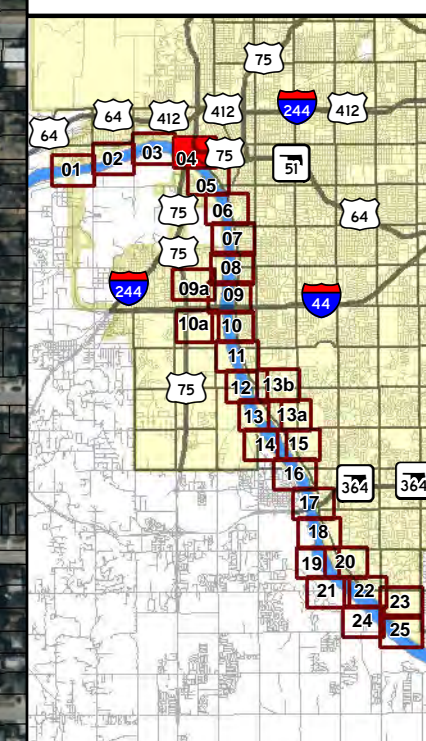

Keystone Dam Release Inundation Areas

250,000 CFS Release

Atlas Page: **01**

- Tulsa City-County Levees
- Tulsa City Limits
- 250K CFS Release

**Keystone Dam
Release
Inundation Areas**

**250,000 CFS
Release**

Atlas Page: 02

-  Tulsa City-County Levees
-  Tulsa City Limits
-  250K CFS Release

Keystone Dam Release Inundation Areas

250,000 CFS Release

Atlas Page: **03**

- Tulsa City-County Levees
- Tulsa City Limits
- 250K CFS Release

Keystone Dam Release Inundation Areas

**250,000 CFS
Release**

Atlas Page: **04**

-  Tulsa City-County Levees
-  Tulsa City Limits
-  250K CFS Release

Keystone Dam Release Inundation Areas

250,000 CFS Release

Atlas Page: **05**

-  Tulsa City-County Levees
-  Tulsa City Limits
-  250K CFS Release

**Keystone Dam
Release
Inundation Areas**

**250,000 CFS
Release**

Atlas Page: 06

-  Tulsa City-County Levees
-  Tulsa City Limits
-  250K CFS Release