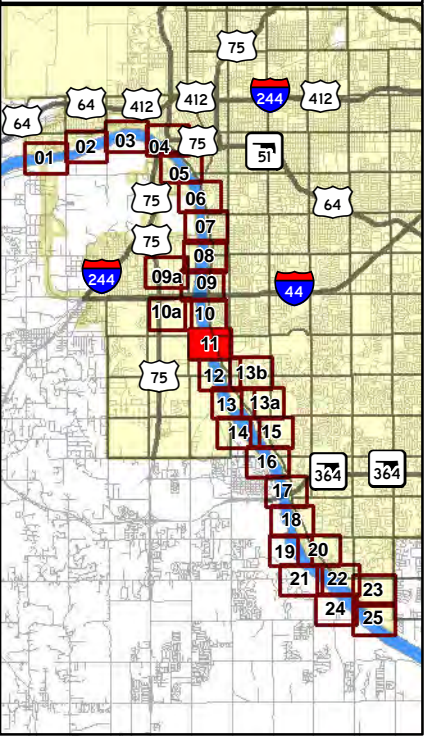

**Keystone Dam
Release
Inundation Areas**

**250,000 CFS
Release**

Atlas Page: 09a

-  Tulsa City-County Levees
-  Tulsa City Limits
-  250K CFS Release

Keystone Dam Release Inundation Areas

**250,000 CFS
Release**

Atlas Page: 10

-  Tulsa City-County Levees
-  Tulsa City Limits
-  250K CFS Release

**Keystone Dam
Release
Inundation Areas**

**250,000 CFS
Release**

Atlas Page: 10a

-  Tulsa City-County Levees
-  Tulsa City Limits
-  250K CFS Release

**Keystone Dam
Release
Inundation Areas**

**250,000 CFS
Release**

Atlas Page: 11

-  Tulsa City-County Levees
-  Tulsa City Limits
-  250K CFS Release

Keystone Dam Release Inundation Areas

250,000 CFS Release