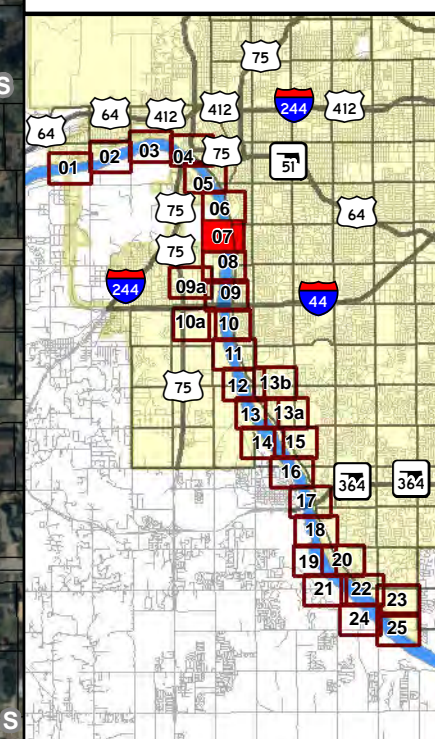

Keystone Dam Release Inundation Areas

**250,000 CFS
Release**

Atlas Page: **04**

-  Tulsa City-County Levees
-  Tulsa City Limits
-  250K CFS Release

Keystone Dam Release Inundation Areas

250,000 CFS Release

Atlas Page: **05**

-  Tulsa City-County Levees
-  Tulsa City Limits
-  250K CFS Release

**Keystone Dam
Release
Inundation Areas**

**250,000 CFS
Release**

Atlas Page: 06

-  Tulsa City-County Levees
-  Tulsa City Limits
-  250K CFS Release

Keystone Dam Release Inundation Areas

**250,000 CFS
Release**

Atlas Page: **07**

-  Tulsa City-County Levees
-  Tulsa City Limits
-  250K CFS Release

Keystone Dam Release Inundation Areas

**250,000 CFS
Release**

Atlas Page: 08

-  Tulsa City-County Levees
-  Tulsa City Limits
-  250K CFS Release

**Keystone Dam
Release
Inundation Areas**

**250,000 CFS
Release**

Atlas Page: 09

-  Tulsa City-County Levees
-  Tulsa City Limits
-  250K CFS Release