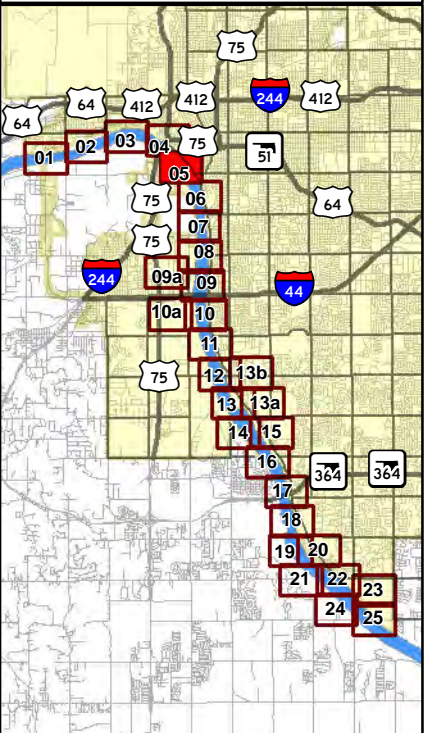

# Keystone Dam Release Inundation Areas

## 305,000 CFS Release

Atlas Page: **03**

- Tulsa City-County Levees
- Tulsa City Limits
- 305K CFS Release

## Keystone Dam Release Inundation Areas

**305,000 CFS  
Release**

Atlas Page: **04**

-  Tulsa City-County Levees
-  Tulsa City Limits
-  305K CFS Release

# Keystone Dam Release Inundation Areas

**305,000 CFS  
Release**

Atlas Page: **05**

-  Tulsa City-County Levees
-  Tulsa City Limits
-  305K CFS Release