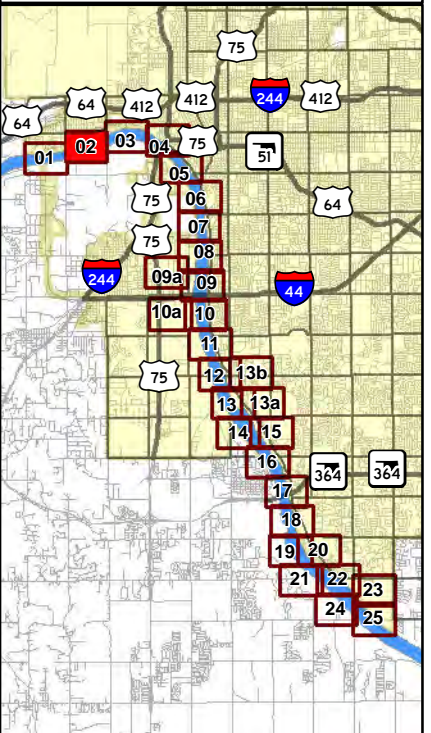

# Keystone Dam Release Inundation Areas

**305,000 CFS Release**

Atlas Page: **01**

- Tulsa City-County Levees
- Tulsa City Limits
- 305K CFS Release

# Keystone Dam Release Inundation Areas

**305,000 CFS  
Release**

Atlas Page: **02**

-  Tulsa City-County Levees
-  Tulsa City Limits
-  305K CFS Release

# Keystone Dam Release Inundation Areas