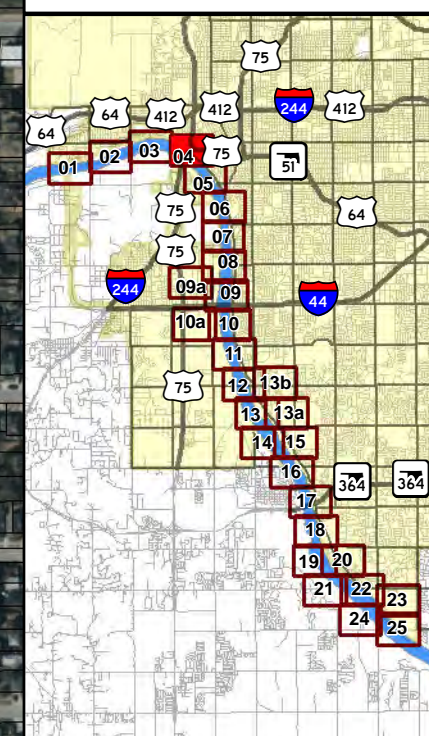

# Keystone Dam Release Inundation Areas

## 305,000 CFS Release

Atlas Page: **03**

- Tulsa City-County Levees
- Tulsa City Limits
- 305K CFS Release

## Keystone Dam Release Inundation Areas

**305,000 CFS  
Release**

Atlas Page: **04**

-  Tulsa City-County Levees
-  Tulsa City Limits
-  305K CFS Release

# Keystone Dam Release Inundation Areas

**305,000 CFS  
Release**

Atlas Page: **05**

-  Tulsa City-County Levees
-  Tulsa City Limits
-  305K CFS Release