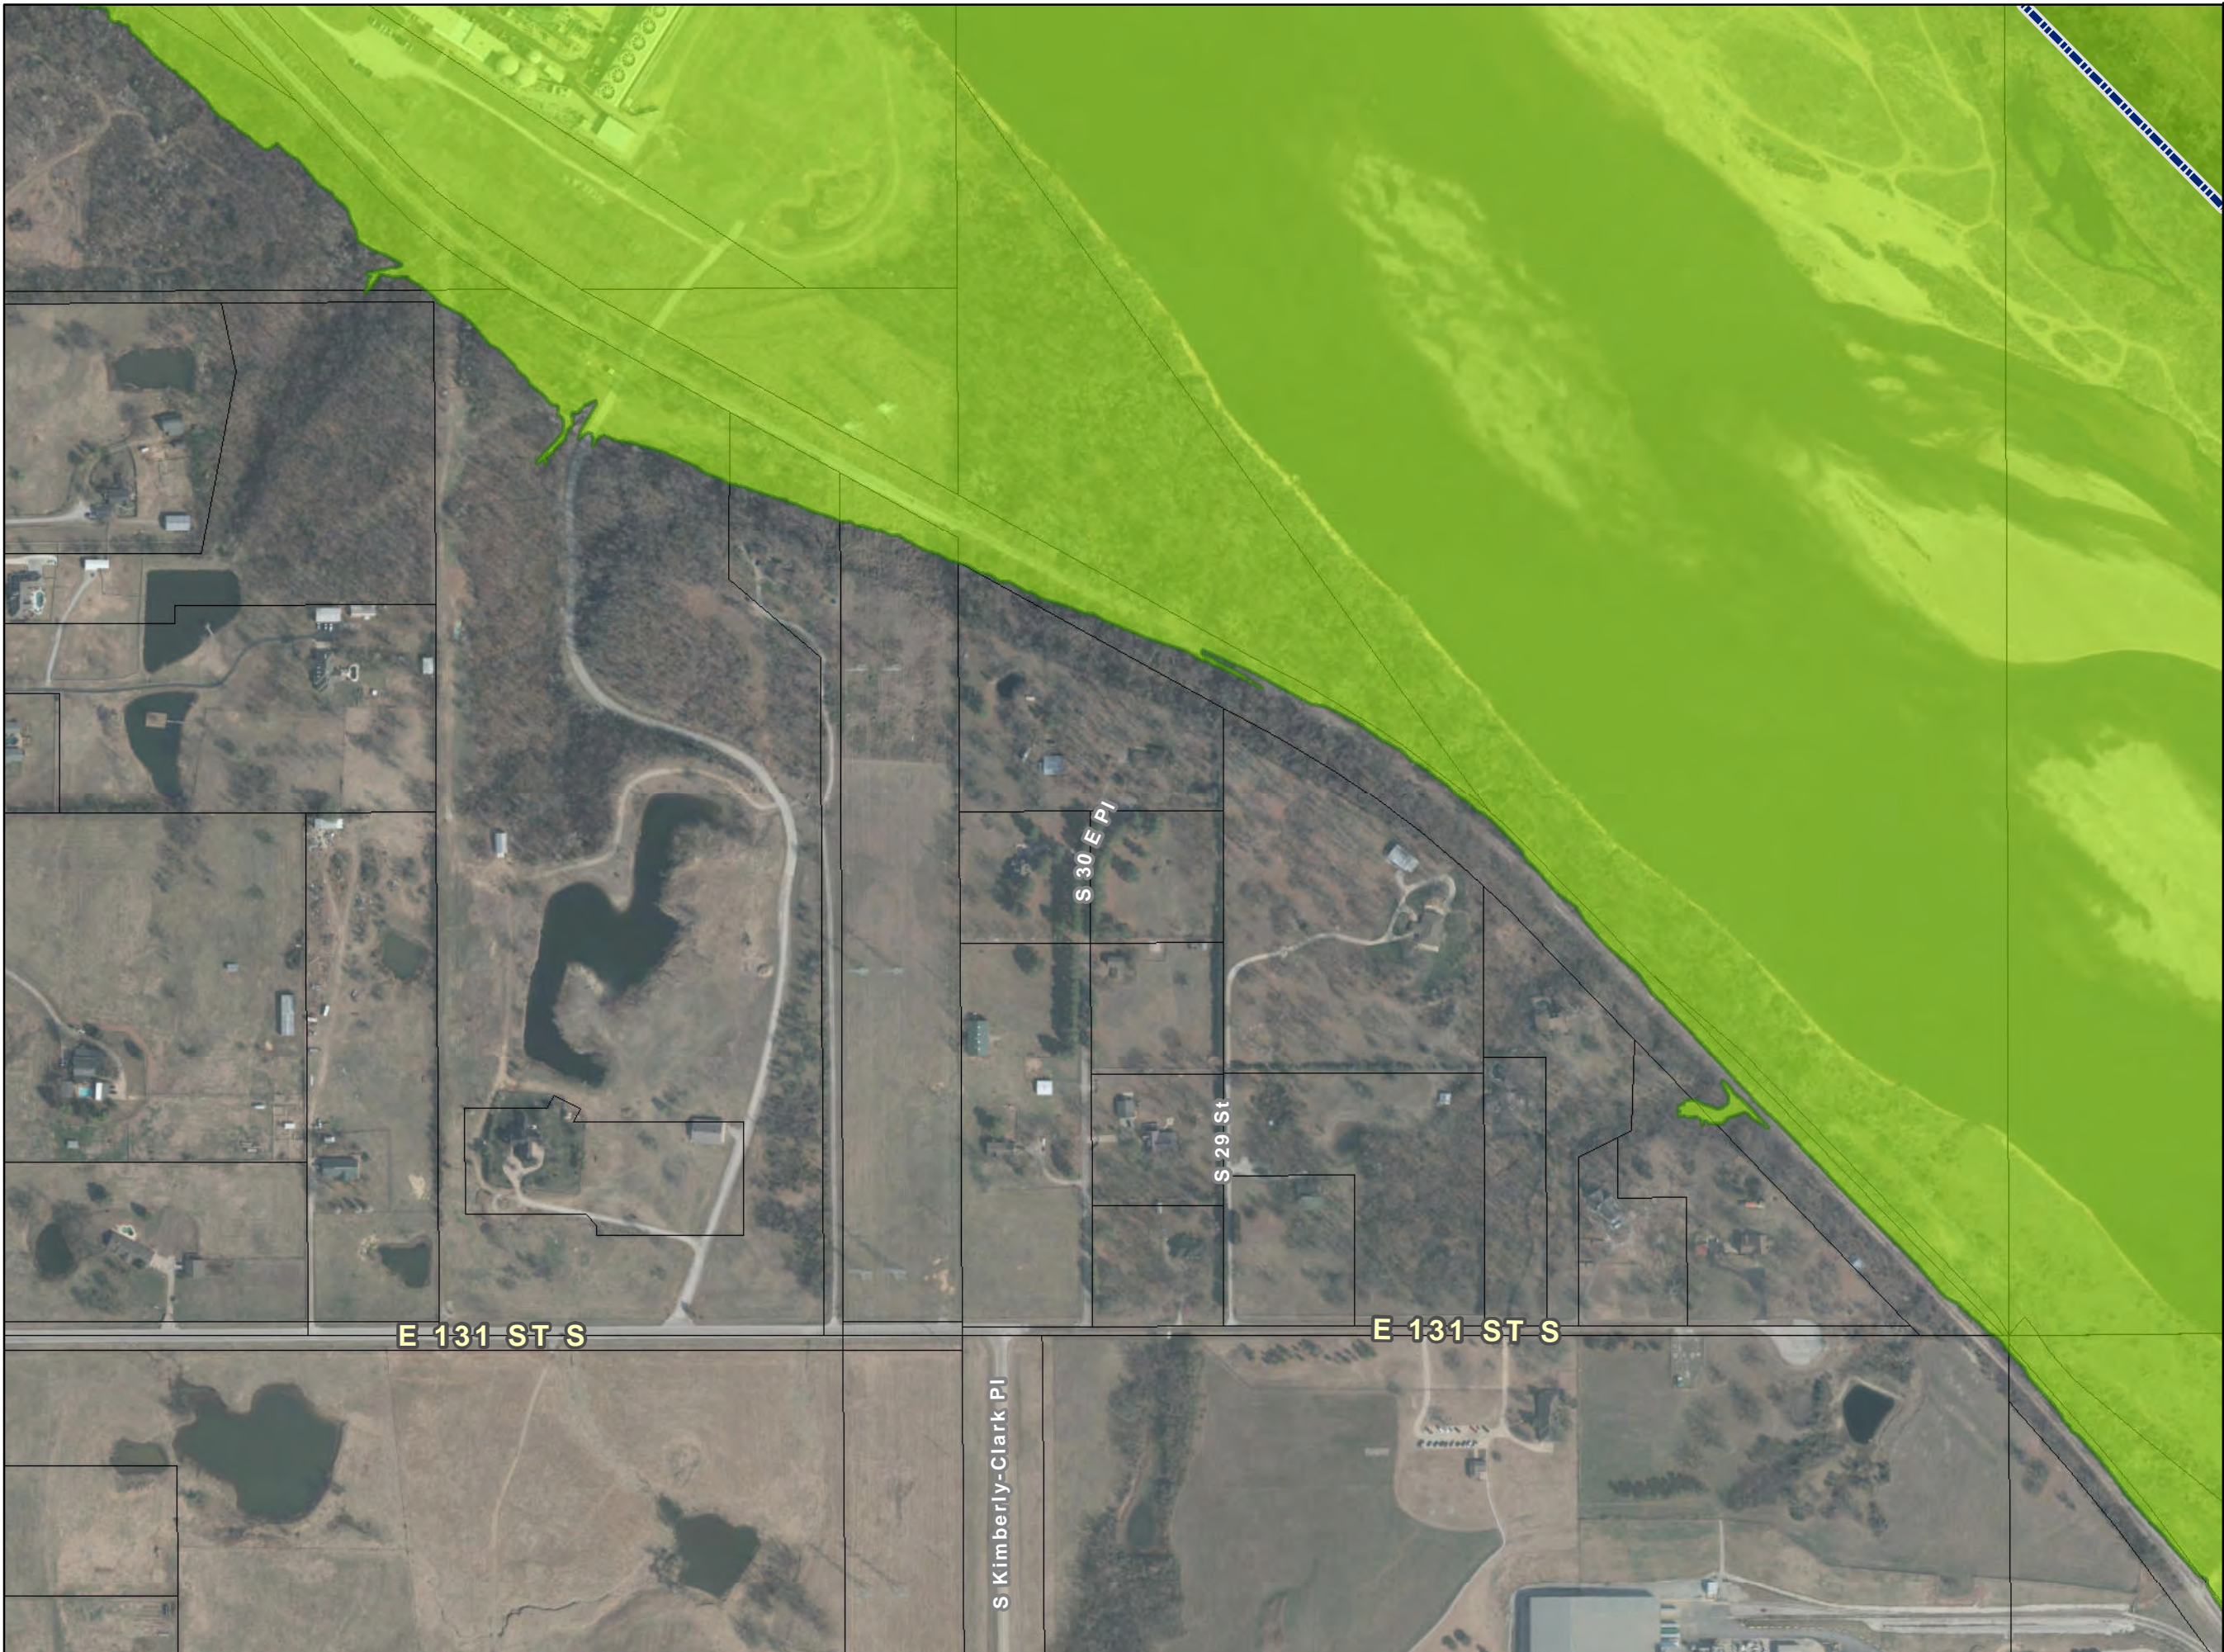

Keystone Dam Release Inundation Areas

**305,000 CFS
Release**

Atlas Page: 24

- Tulsa City-County Levees
- Tulsa City Limits
- 305K CFS Release