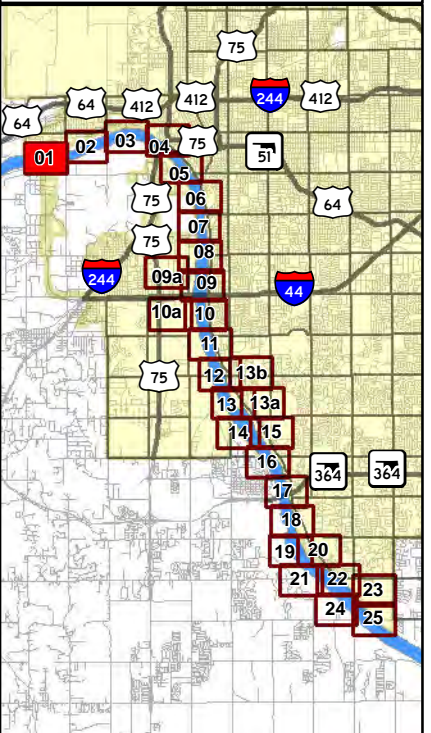

# Keystone Dam Release Inundation Areas

**305,000 CFS Release**

Atlas Page: **01**

- Tulsa City-County Levees
- Tulsa City Limits
- 305K CFS Release

# Keystone Dam Release Inundation Areas

**305,000 CFS  
Release**

Atlas Page: **02**

-  Tulsa City-County Levees
-  Tulsa City Limits
-  305K CFS Release

# Keystone Dam Release Inundation Areas