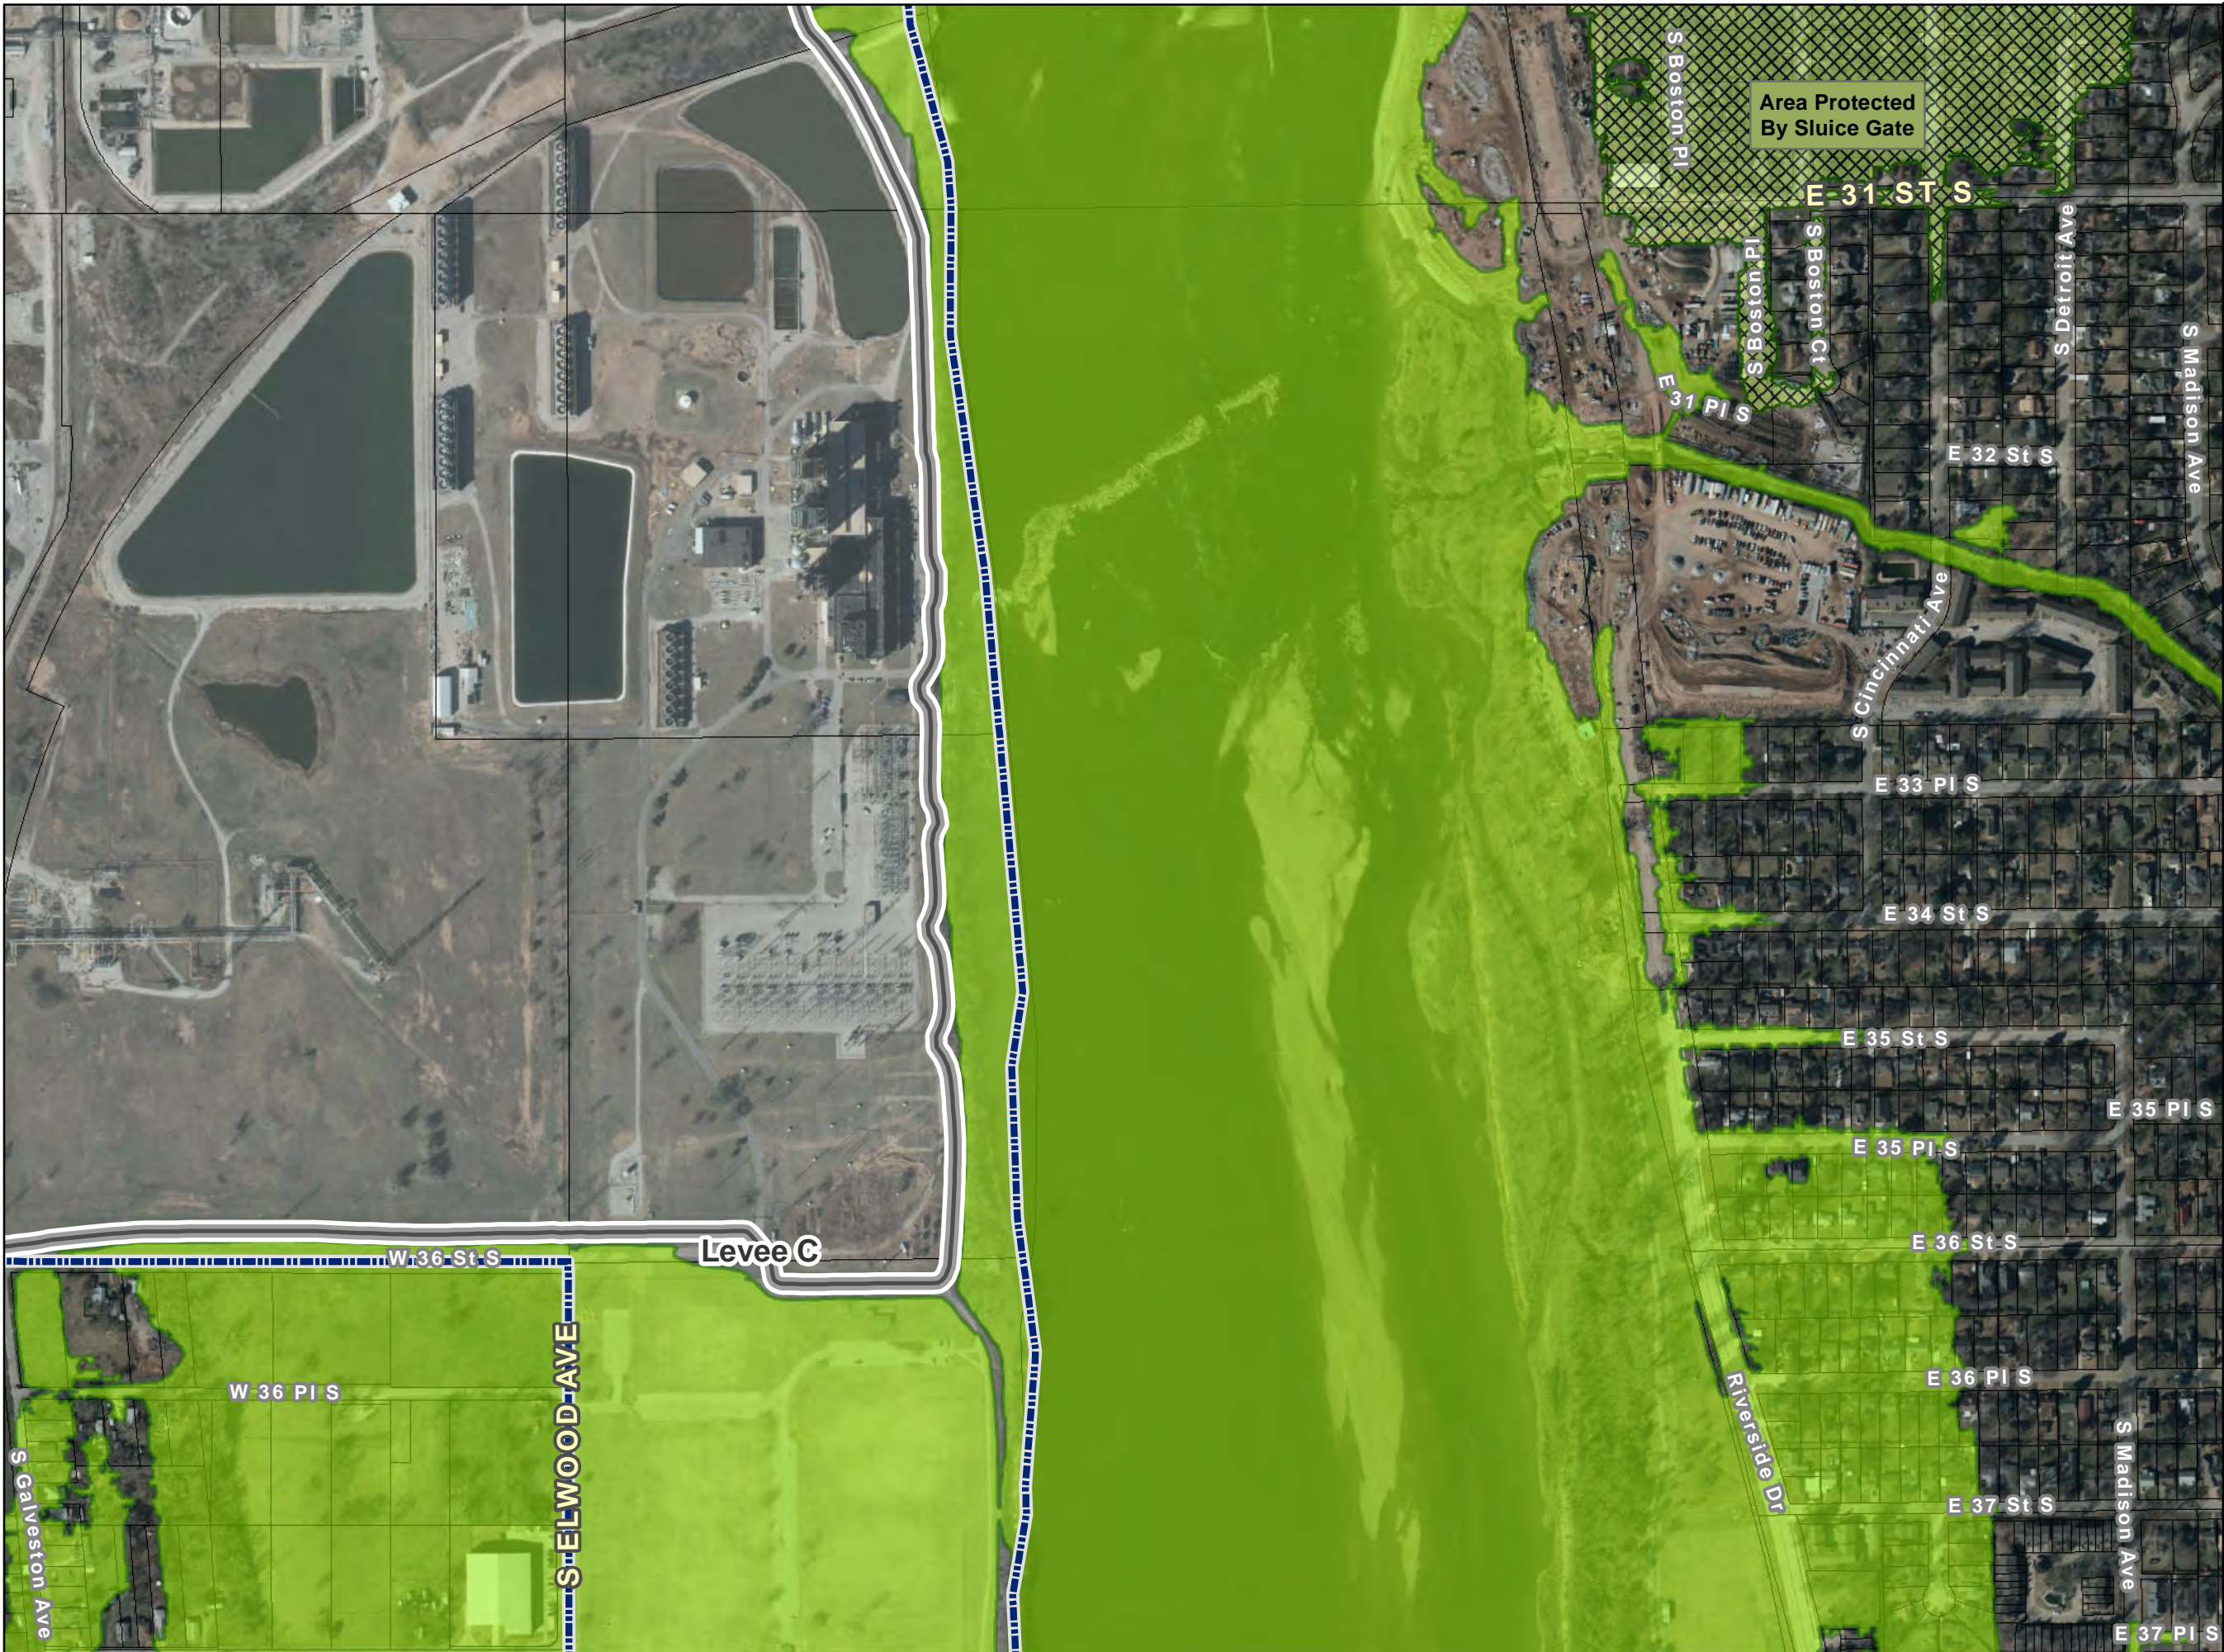

Keystone Dam Release Inundation Areas

305,000 CFS Release

Atlas Page: **07**

- Tulsa City-County Levees
- Tulsa City Limits
- 305K CFS Release