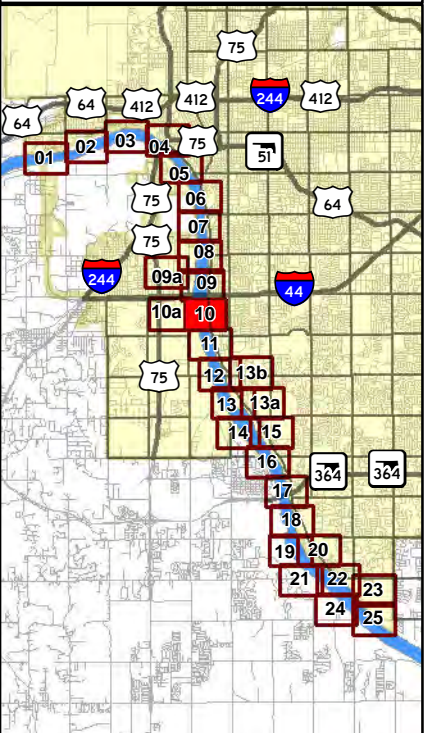

## Keystone Dam Release Inundation Areas

**305,000 CFS  
Release**

**Atlas Page: 08**

-  Tulsa City-County Levees
-  Tulsa City Limits
-  305K CFS Release

**Keystone Dam  
Release  
Inundation Areas**

**305,000 CFS  
Release**

**Atlas Page: 09**

-  Tulsa City-County Levees
-  Tulsa City Limits
-  305K CFS Release

**Keystone Dam  
Release  
Inundation Areas**

**305,000 CFS  
Release**

**Atlas Page: 09a**

-  Tulsa City-County Levees
-  Tulsa City Limits
-  305K CFS Release

## Keystone Dam Release Inundation Areas

**305,000 CFS  
Release**

**Atlas Page: 10**

-  Tulsa City-County Levees
-  Tulsa City Limits
-  305K CFS Release

**Keystone Dam  
Release  
Inundation Areas**

**305,000 CFS  
Release**