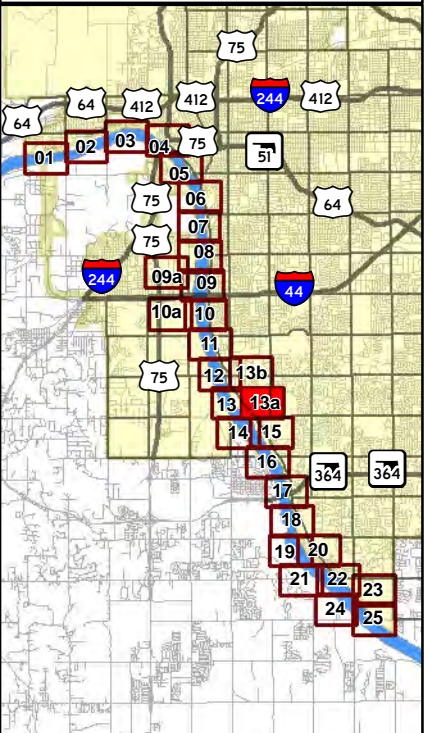

# Keystone Dam Release Inundation Areas

## 305,000 CFS Release

Atlas Page: **13**

- Tulsa City-County Levees
- Tulsa City Limits
- 305K CFS Release

**Keystone Dam  
Release  
Inundation Areas**

**305,000 CFS  
Release**

**Atlas Page: 13a**

-  Tulsa City-County Levees
-  Tulsa City Limits
-  305K CFS Release

# Keystone Dam Release Inundation Areas

**305,000 CFS  
Release**

**Atlas Page: 13b**

- Tulsa City-County Levees
- Tulsa City Limits
- 305K CFS Release