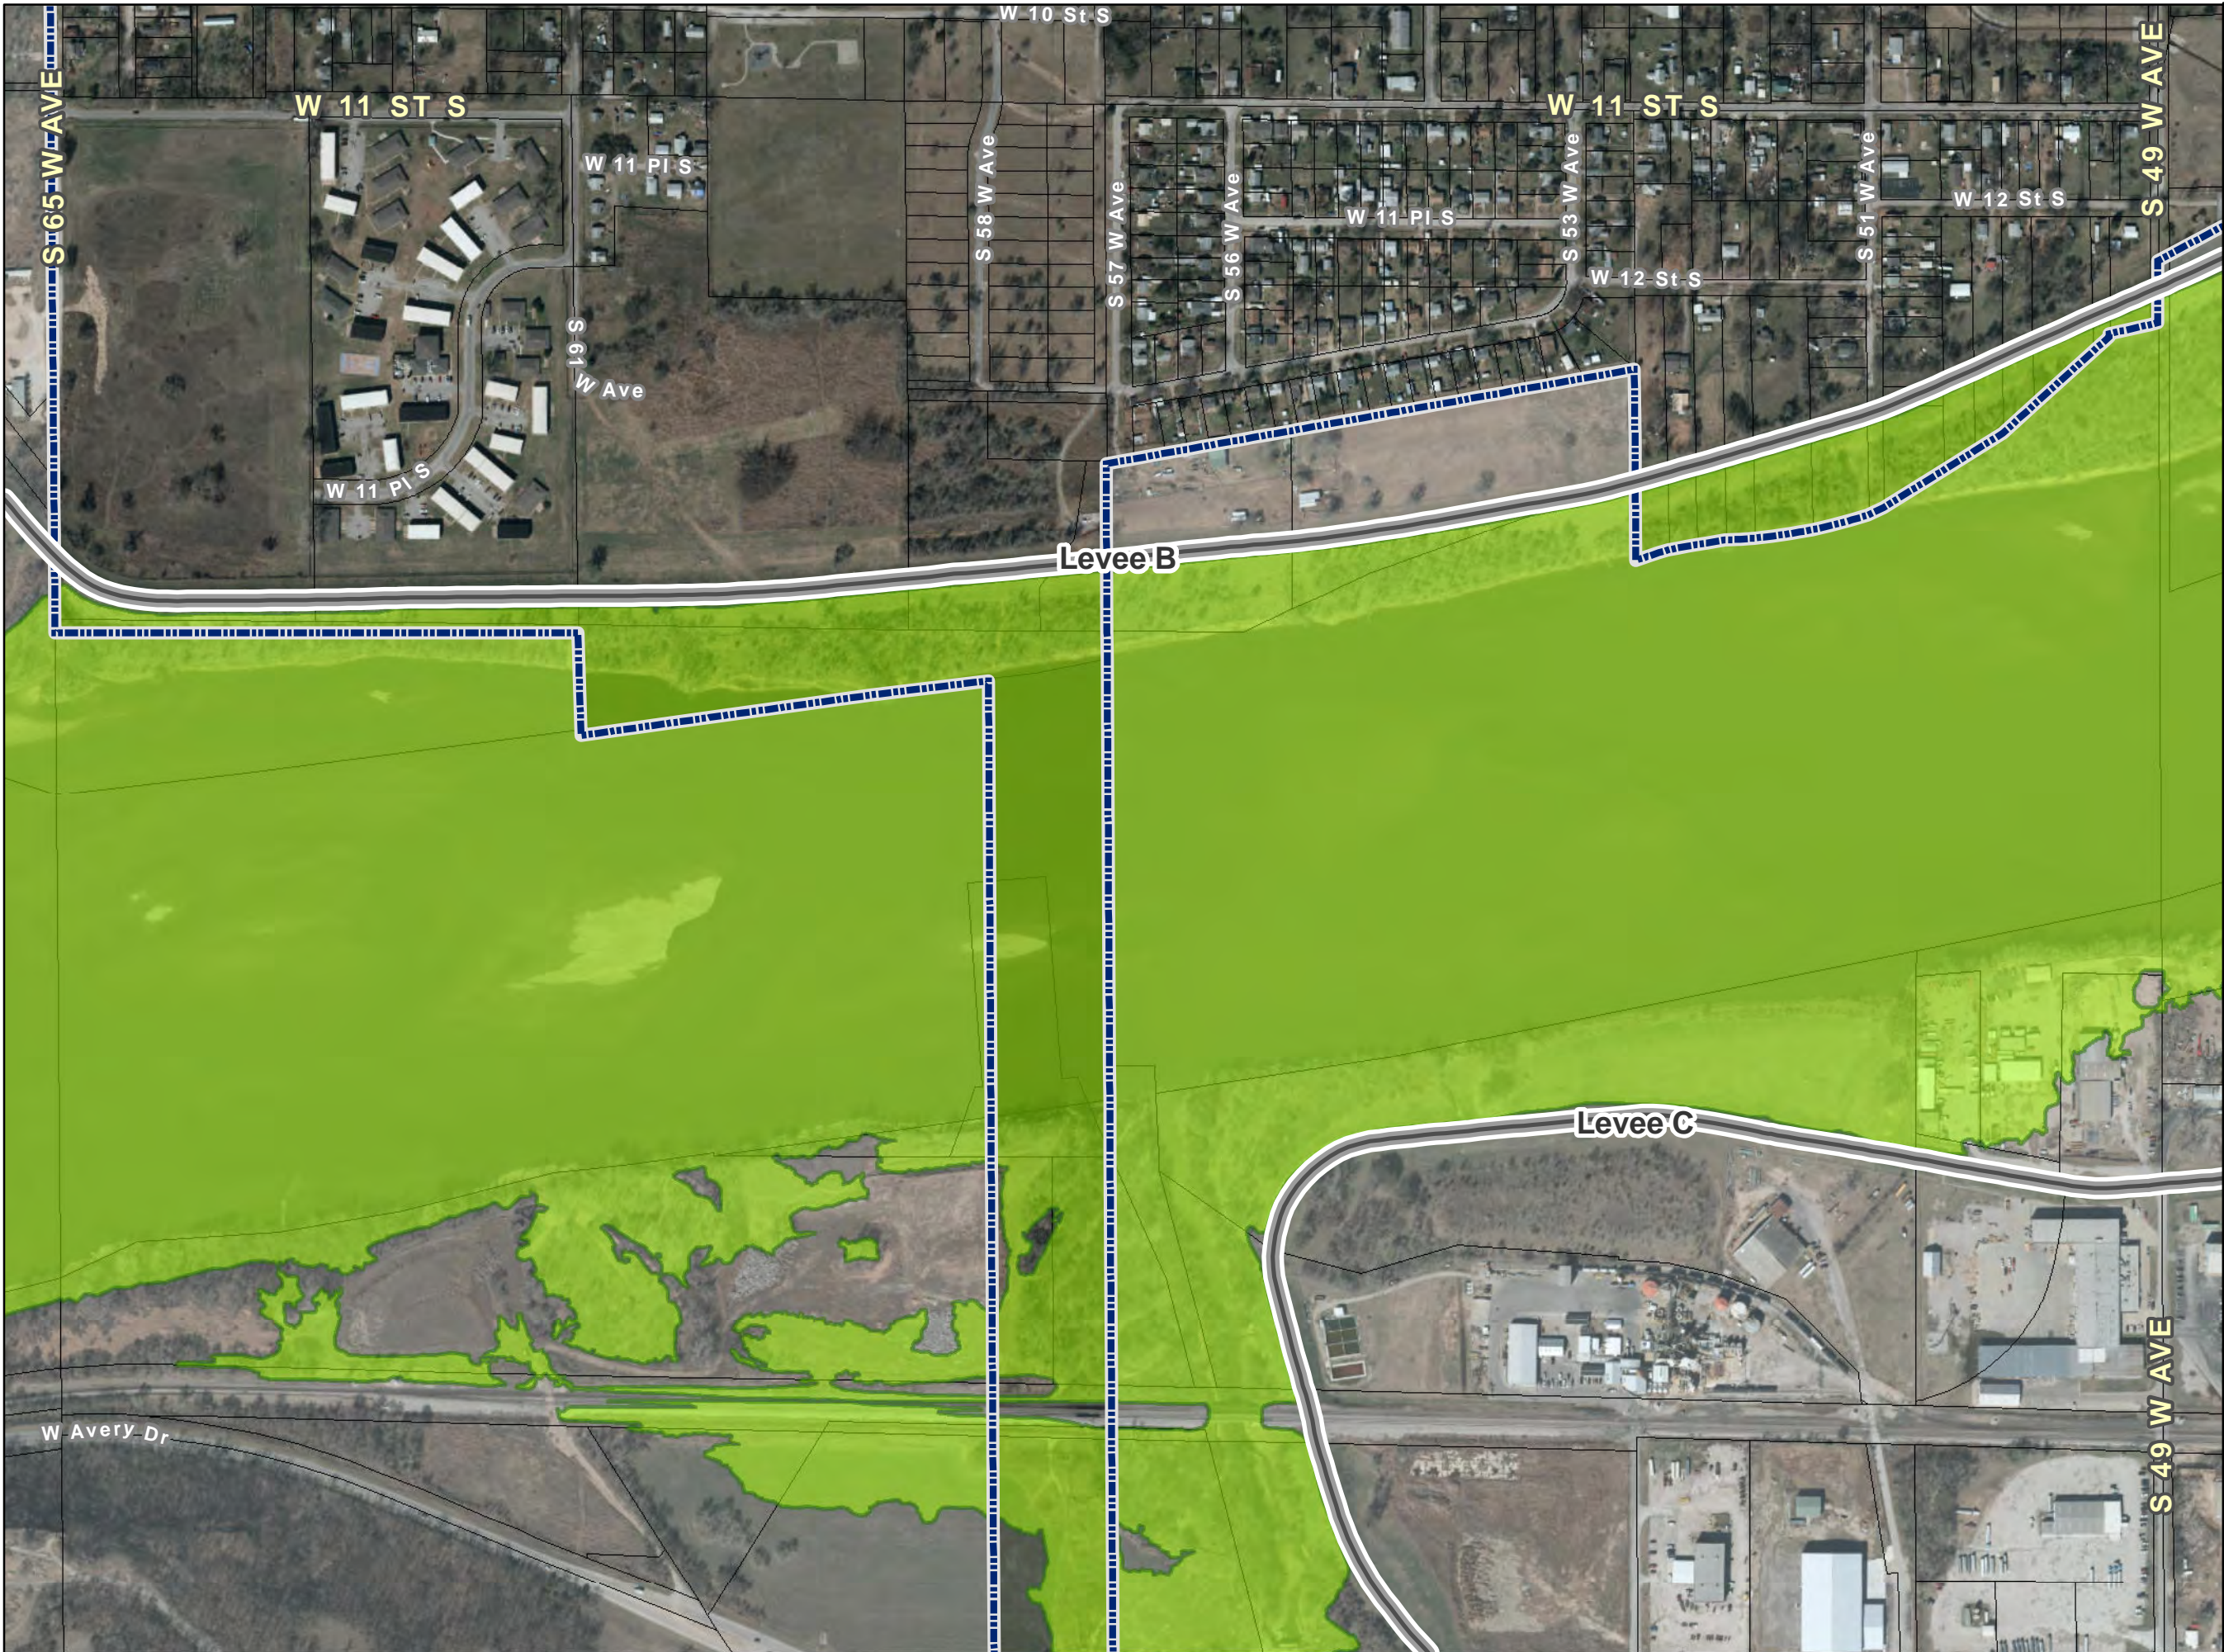

# Keystone Dam Release Inundation Areas

**305,000 CFS Release**

Atlas Page: **01**

- Tulsa City-County Levees
- Tulsa City Limits
- 305K CFS Release

# Keystone Dam Release Inundation Areas