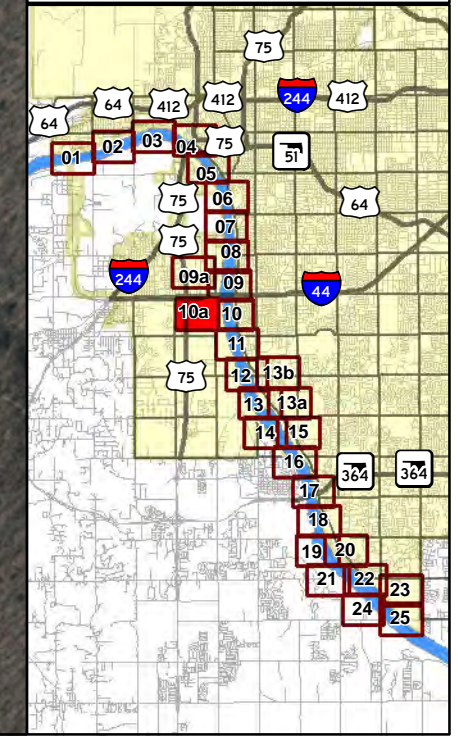

**Atlas Page: 09**

-  Tulsa City-County Levees
-  Tulsa City Limits
-  305K CFS Release

**Keystone Dam  
Release  
Inundation Areas**

**305,000 CFS  
Release**

**Atlas Page: 09a**

-  Tulsa City-County Levees
-  Tulsa City Limits
-  305K CFS Release

## Keystone Dam Release Inundation Areas

**305,000 CFS  
Release**

**Atlas Page: 10**

-  Tulsa City-County Levees
-  Tulsa City Limits
-  305K CFS Release

**Keystone Dam  
Release  
Inundation Areas**

**305,000 CFS  
Release**

**Atlas Page: [10a](#)**

-  Tulsa City-County Levees
-  Tulsa City Limits
-  305K CFS Release