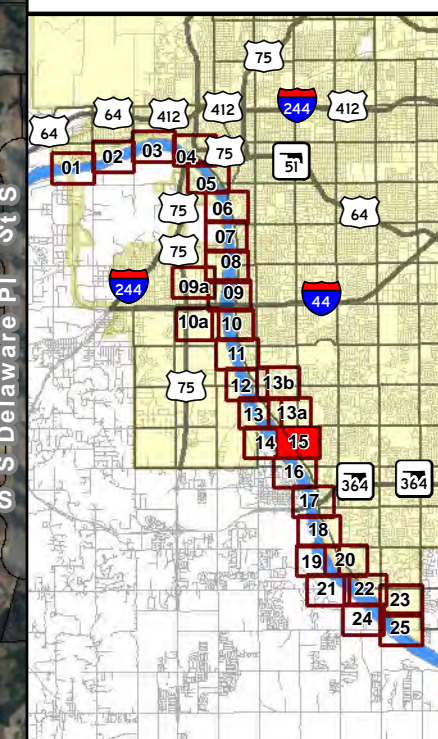

Keystone Dam Release Inundation Areas

305,000 CFS Release

Atlas Page: **15**

- Tulsa City-County Levees
- Tulsa City Limits
- 305K CFS Release