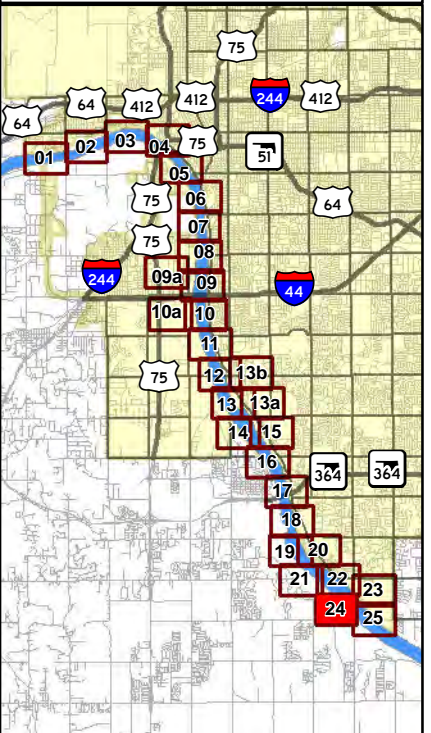

Keystone Dam Release Inundation Areas

**305,000 CFS
Release**

Atlas Page: 24

- Tulsa City-County Levees
- Tulsa City Limits
- 305K CFS Release