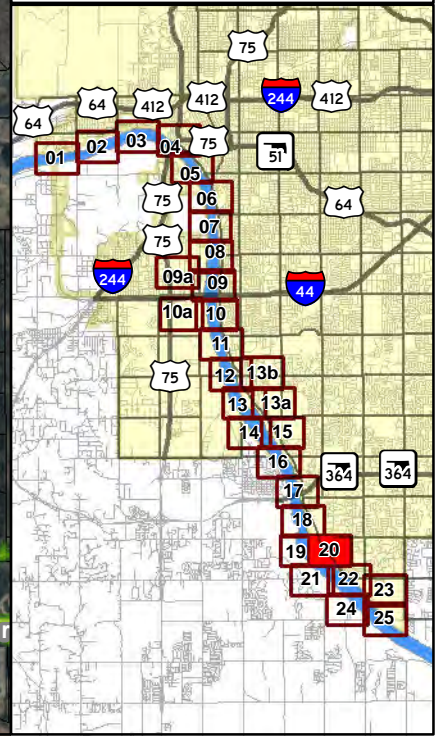

Keystone Dam Release Inundation Areas

305,000 CFS Release

Atlas Page: [20](#)

- Tulsa City-County Levees
- Tulsa City Limits
- 305K CFS Release