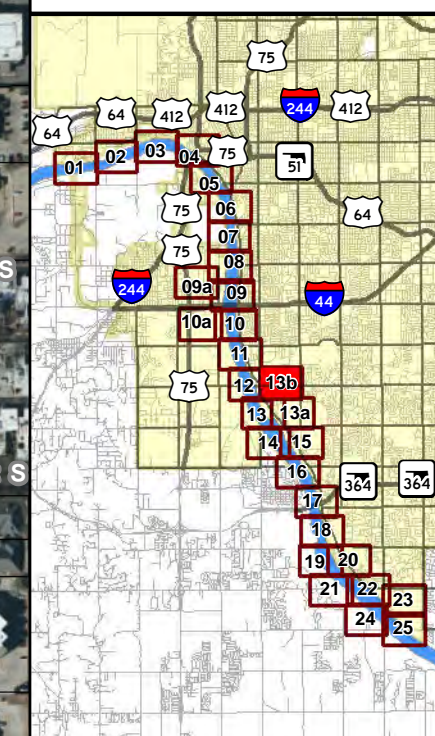

Keystone Dam Release Inundation Areas

**305,000 CFS
Release**

Atlas Page: 13b

- Tulsa City-County Levees
- Tulsa City Limits
- 305K CFS Release