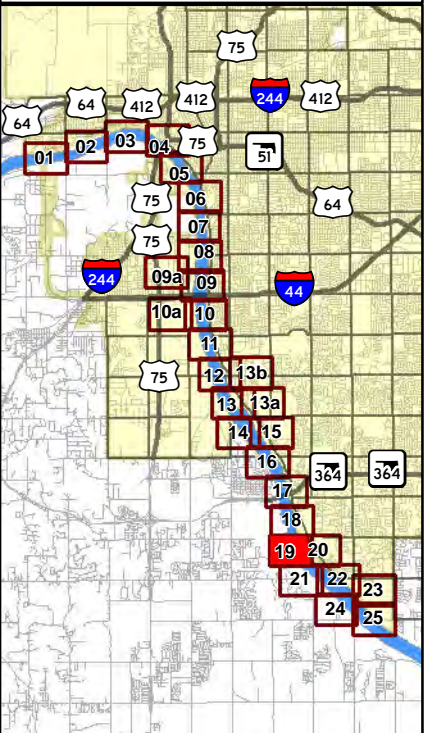

Keystone Dam Release Inundation Areas

**305,000 CFS
Release**

Atlas Page: 19

- Tulsa City-County Levees
- Tulsa City Limits
- 305K CFS Release