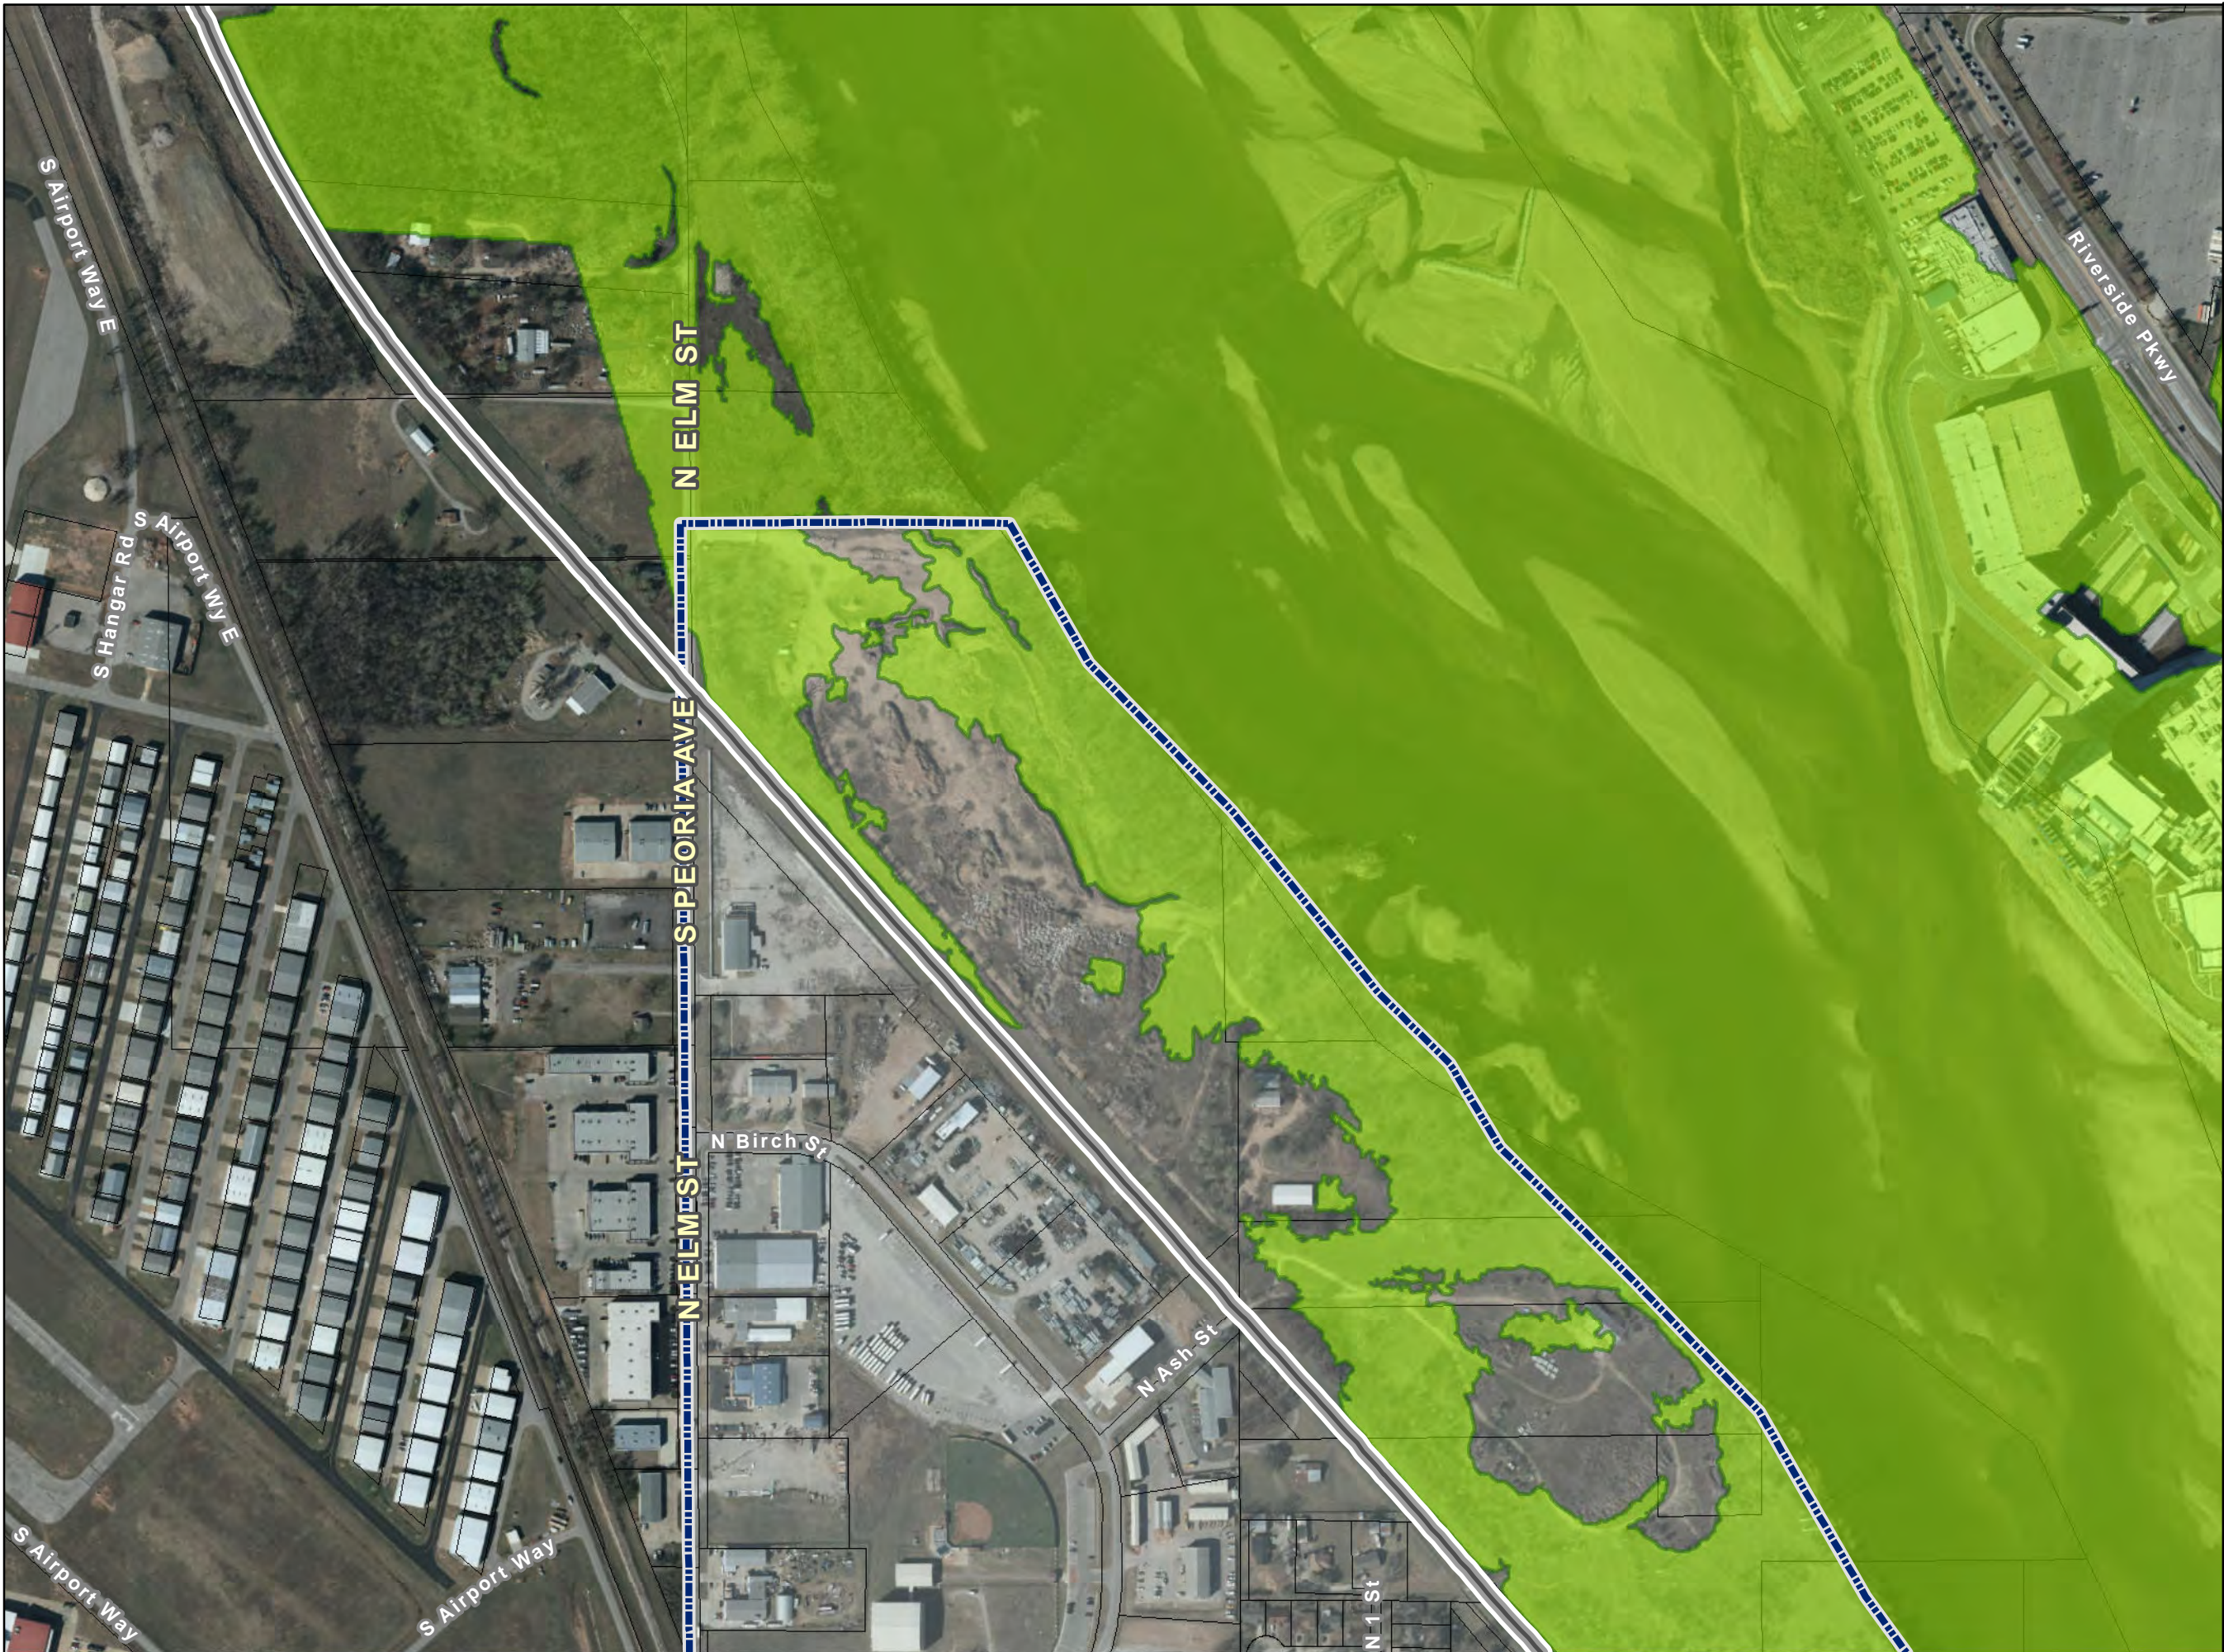

Keystone Dam Release Inundation Areas

**305,000 CFS
Release**

Atlas Page: 14

- Tulsa City-County Levees
- Tulsa City Limits
- 305K CFS Release