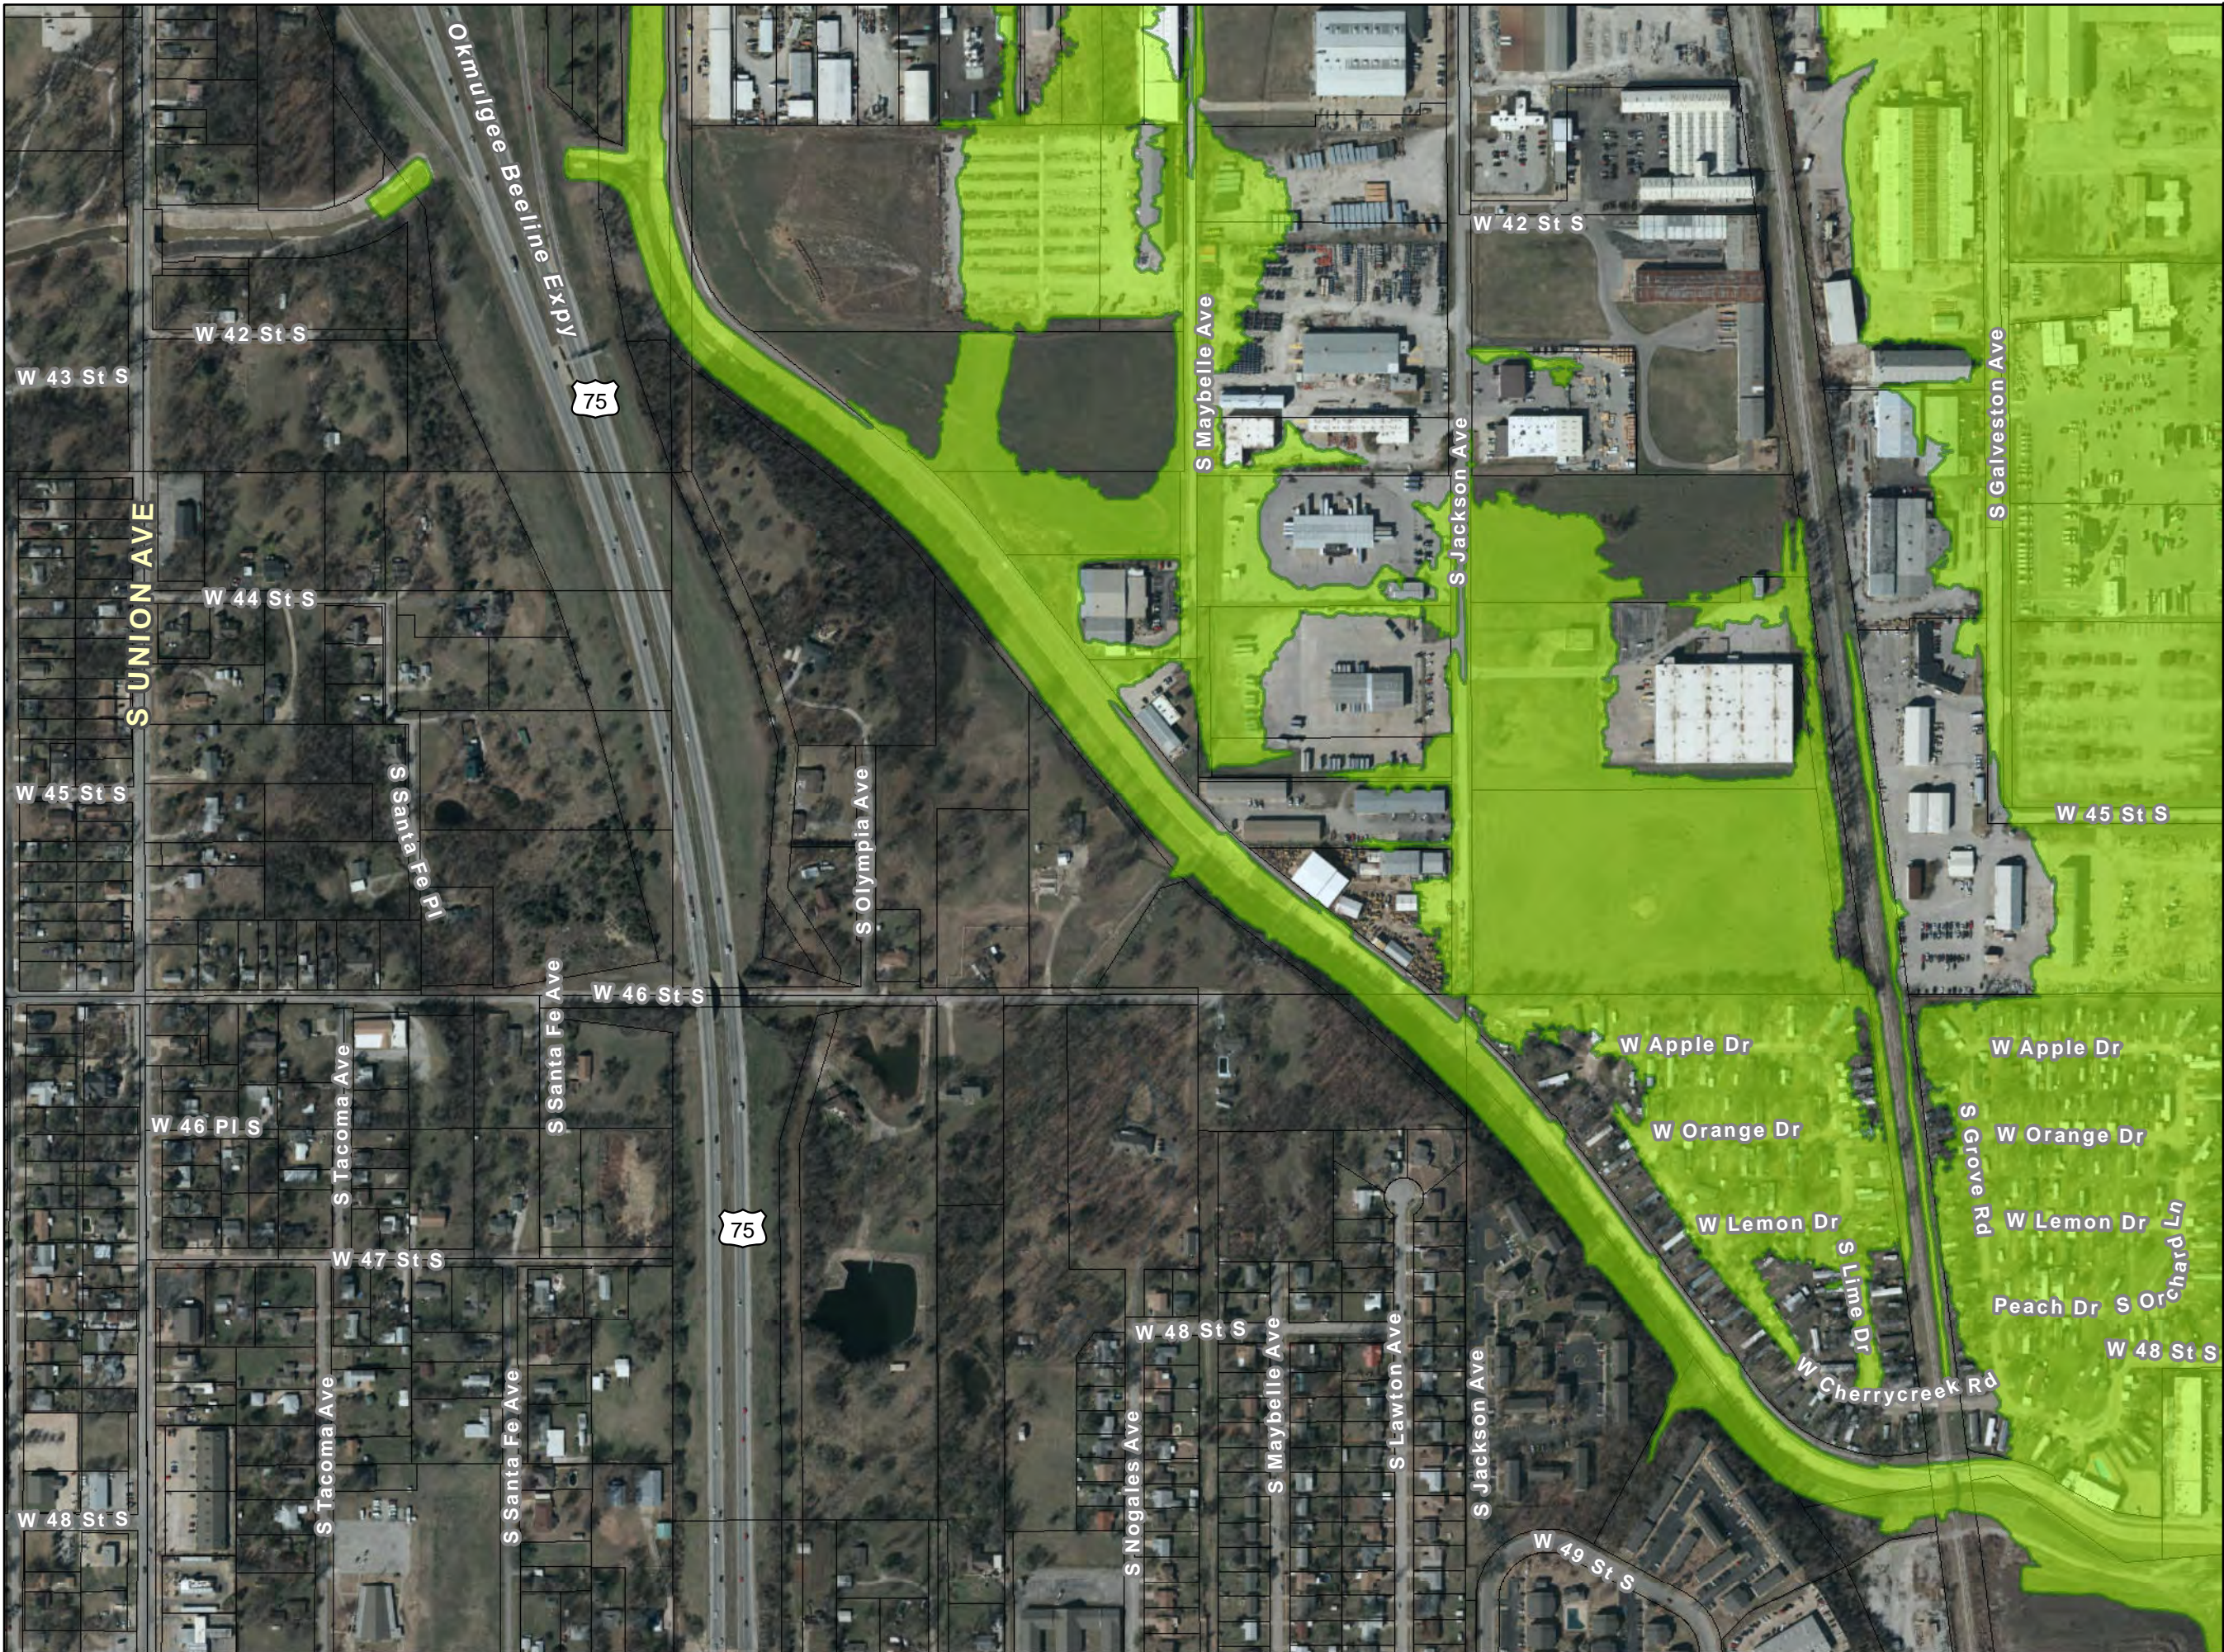

**Atlas Page: 09**

-  Tulsa City-County Levees
-  Tulsa City Limits
-  305K CFS Release

**Keystone Dam  
Release  
Inundation Areas**

**305,000 CFS  
Release**

**Atlas Page: 09a**

-  Tulsa City-County Levees
-  Tulsa City Limits
-  305K CFS Release