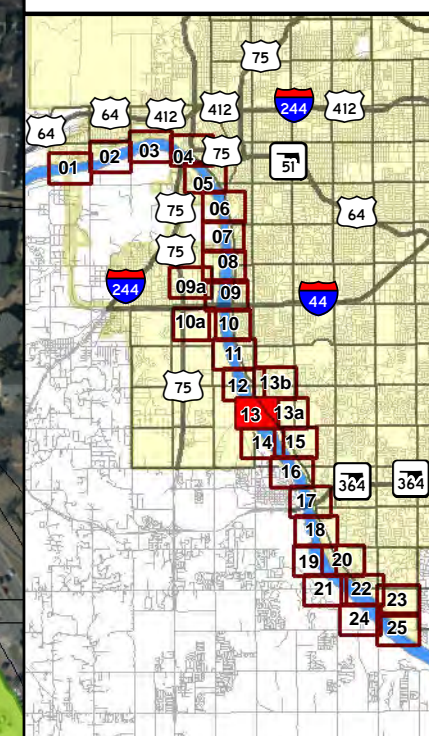

Keystone Dam Release Inundation Areas

305,000 CFS Release

Atlas Page: **13**

- Tulsa City-County Levees
- Tulsa City Limits
- 305K CFS Release