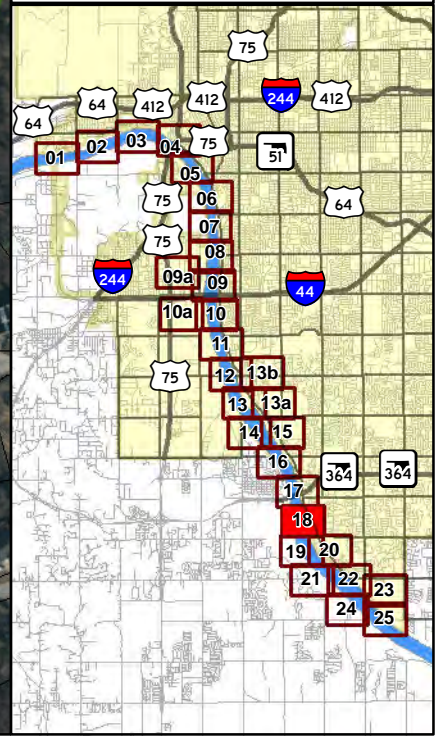

Keystone Dam Release Inundation Areas

305,000 CFS Release

Atlas Page: **18**

- Tulsa City-County Levees
- Tulsa City Limits
- 305K CFS Release