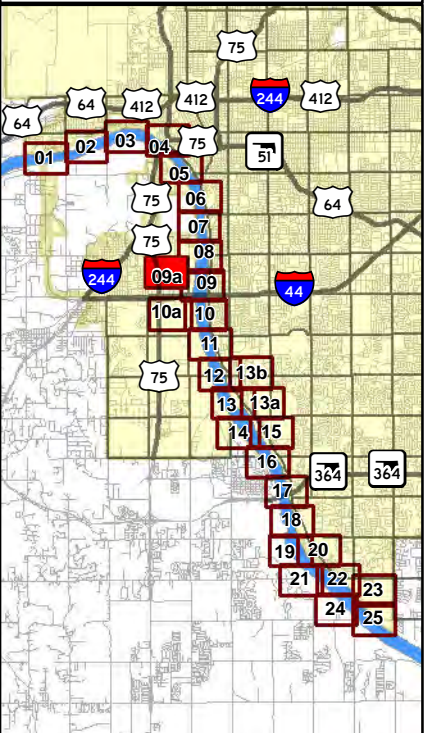

## Keystone Dam Release Inundation Areas

**305,000 CFS  
Release**

**Atlas Page: 08**

-  Tulsa City-County Levees
-  Tulsa City Limits
-  305K CFS Release

**Keystone Dam  
Release  
Inundation Areas**

**305,000 CFS  
Release**

**Atlas Page: 09**

-  Tulsa City-County Levees
-  Tulsa City Limits
-  305K CFS Release

**Keystone Dam  
Release  
Inundation Areas**

**305,000 CFS  
Release**

**Atlas Page: 09a**

-  Tulsa City-County Levees
-  Tulsa City Limits
-  305K CFS Release

## Keystone Dam Release Inundation Areas

**305,000 CFS  
Release**

**Atlas Page: 10**

-  Tulsa City-County Levees
-  Tulsa City Limits
-  305K CFS Release

**Keystone Dam  
Release  
Inundation Areas**

**305,000 CFS  
Release**