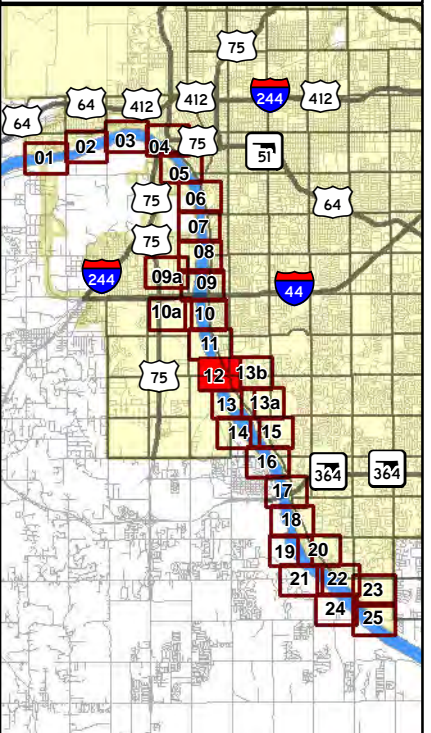

# Keystone Dam Release Inundation Areas

**305,000 CFS  
Release**

Atlas Page: [11](#)

-  Tulsa City-County Levees
-  Tulsa City Limits
-  305K CFS Release

# Keystone Dam Release Inundation Areas

**305,000 CFS  
Release**

**Atlas Page: 12**

-  Tulsa City-County Levees
-  Tulsa City Limits
-  305K CFS Release

# Keystone Dam Release Inundation Areas