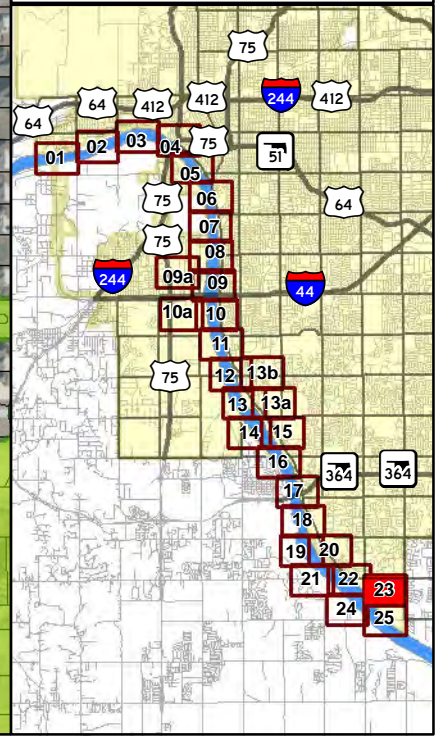

Keystone Dam Release Inundation Areas

**305,000 CFS
Release**

Atlas Page: 23

- Tulsa City-County Levees
- Tulsa City Limits
- 305K CFS Release