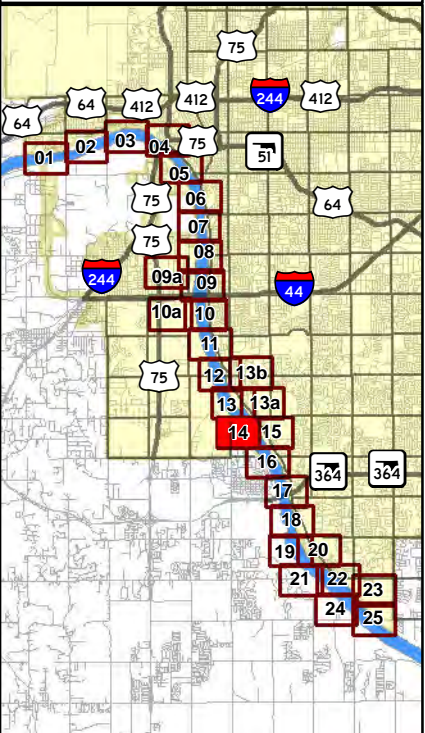

# Keystone Dam Release Inundation Areas

# Keystone Dam Release Inundation Areas

**305,000 CFS  
Release**

**Atlas Page: 13b**

- Tulsa City-County Levees
- Tulsa City Limits
- 305K CFS Release

# Keystone Dam Release Inundation Areas

**305,000 CFS  
Release**

**Atlas Page: 14**

-  Tulsa City-County Levees
-  Tulsa City Limits
-  305K CFS Release