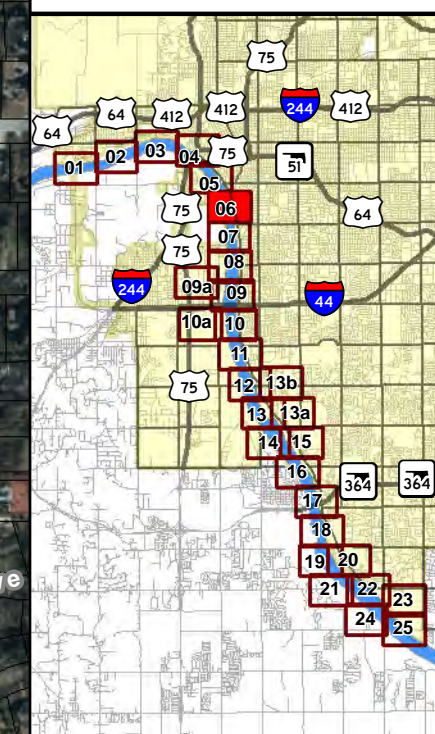

# Keystone Dam Release Inundation Areas

## Keystone Dam Release Inundation Areas

**305,000 CFS  
Release**

Atlas Page: **04**

-  Tulsa City-County Levees
-  Tulsa City Limits
-  305K CFS Release

# Keystone Dam Release Inundation Areas

**305,000 CFS  
Release**

Atlas Page: **05**

-  Tulsa City-County Levees
-  Tulsa City Limits
-  305K CFS Release

# Keystone Dam Release Inundation Areas

**305,000 CFS Release**

**Atlas Page: 06**

- Tulsa City-County Levees
- Tulsa City Limits
- 305K CFS Release