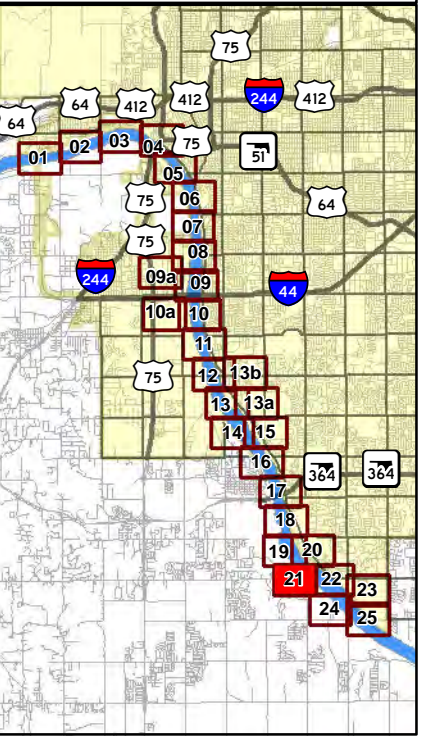

Keystone Dam Release Inundation Areas

**305,000 CFS
Release**

Atlas Page: 21

- Tulsa City-County Levees
- Tulsa City Limits
- 305K CFS Release