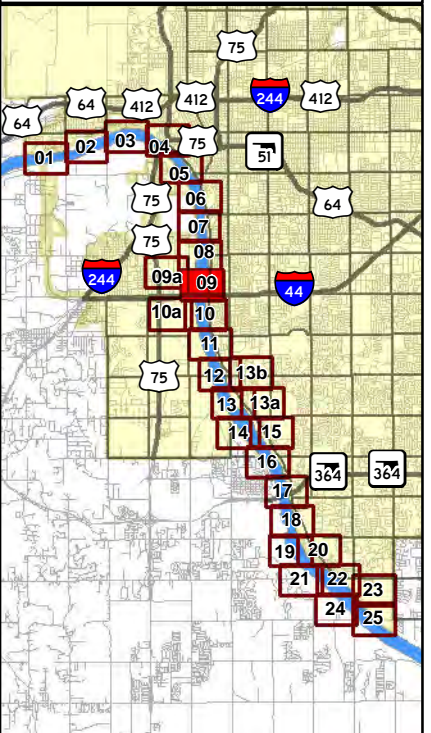

## Keystone Dam Release Inundation Areas

**305,000 CFS Release**

Atlas Page: **07**

-  Tulsa City-County Levees
-  Tulsa City Limits
-  305K CFS Release

## Keystone Dam Release Inundation Areas

**305,000 CFS  
Release**

**Atlas Page: 08**

-  Tulsa City-County Levees
-  Tulsa City Limits
-  305K CFS Release

**Keystone Dam  
Release  
Inundation Areas**

**305,000 CFS  
Release**

**Atlas Page: 09**

-  Tulsa City-County Levees
-  Tulsa City Limits
-  305K CFS Release

**Keystone Dam  
Release  
Inundation Areas**

**305,000 CFS  
Release**

**Atlas Page: 09a**

-  Tulsa City-County Levees
-  Tulsa City Limits
-  305K CFS Release