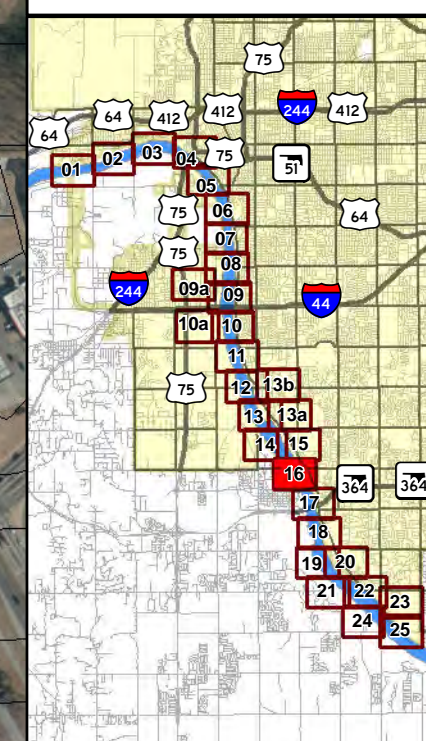

Keystone Dam Release Inundation Areas

**305,000 CFS
Release**

Atlas Page: 16

- Tulsa City-County Levees
- Tulsa City Limits
- 305K CFS Release