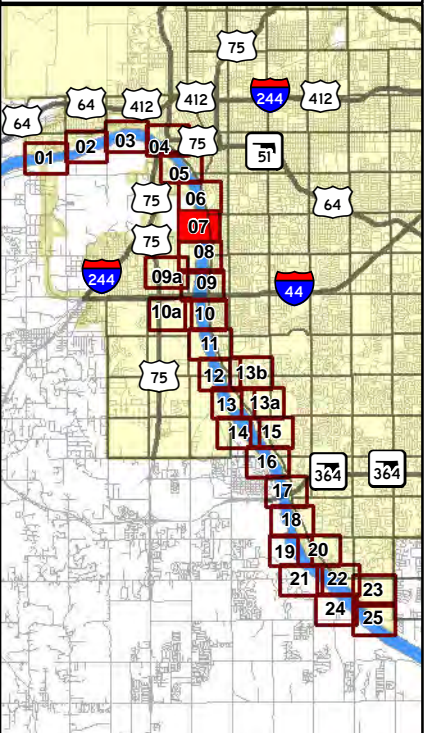

# Keystone Dam Release Inundation Areas

**305,000 CFS  
Release**

Atlas Page: **05**

-  Tulsa City-County Levees
-  Tulsa City Limits
-  305K CFS Release

# Keystone Dam Release Inundation Areas

**305,000 CFS Release**

**Atlas Page: 06**

- Tulsa City-County Levees
- Tulsa City Limits
- 305K CFS Release

## Keystone Dam Release Inundation Areas

**305,000 CFS Release**

Atlas Page: **07**

-  Tulsa City-County Levees
-  Tulsa City Limits
-  305K CFS Release