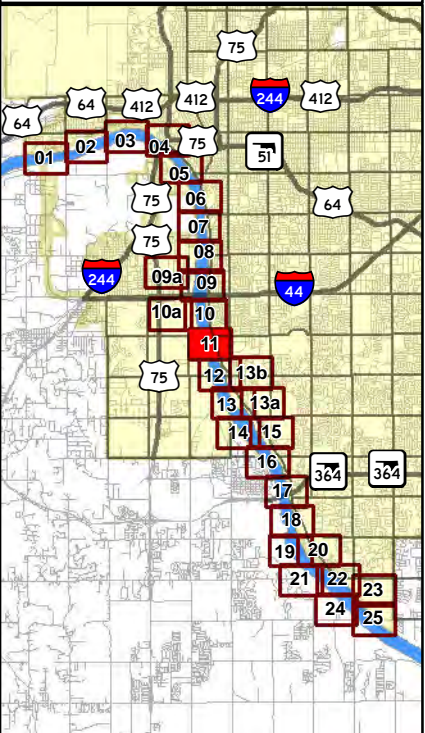

## Keystone Dam Release Inundation Areas

**305,000 CFS  
Release**

**Atlas Page: 10**

-  Tulsa City-County Levees
-  Tulsa City Limits
-  305K CFS Release

**Keystone Dam  
Release  
Inundation Areas**

**305,000 CFS  
Release**

**Atlas Page: [10a](#)**

-  Tulsa City-County Levees
-  Tulsa City Limits
-  305K CFS Release

# Keystone Dam Release Inundation Areas

**305,000 CFS  
Release**

Atlas Page: [11](#)

-  Tulsa City-County Levees
-  Tulsa City Limits
-  305K CFS Release