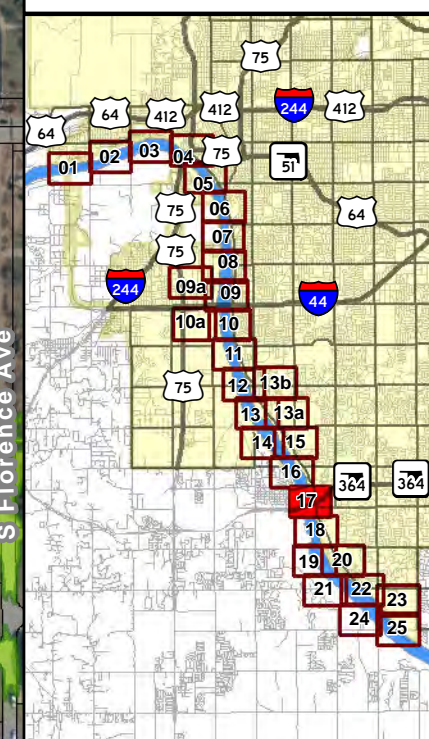

Keystone Dam Release Inundation Areas

**305,000 CFS
Release**

Atlas Page: 17

- Tulsa City-County Levees
- Tulsa City Limits
- 305K CFS Release