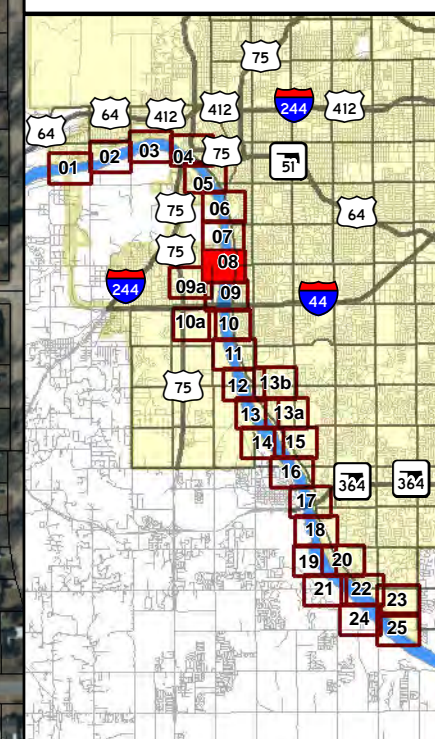

# Keystone Dam Release Inundation Areas

**305,000 CFS Release**

**Atlas Page: 06**

- Tulsa City-County Levees
- Tulsa City Limits
- 305K CFS Release

## Keystone Dam Release Inundation Areas

**305,000 CFS Release**

Atlas Page: **07**

-  Tulsa City-County Levees
-  Tulsa City Limits
-  305K CFS Release

## Keystone Dam Release Inundation Areas

**305,000 CFS  
Release**

**Atlas Page: 08**

-  Tulsa City-County Levees
-  Tulsa City Limits
-  305K CFS Release

**Keystone Dam  
Release  
Inundation Areas**

**305,000 CFS  
Release**