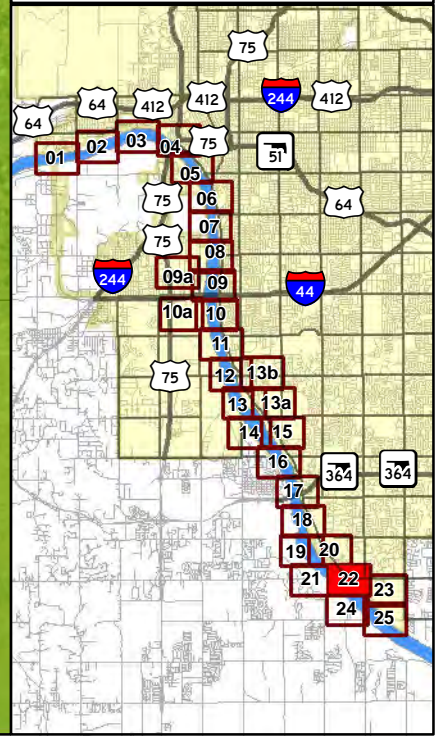

Keystone Dam Release Inundation Areas

305,000 CFS Release

Atlas Page: [22](#)

- Tulsa City-County Levees
- Tulsa City Limits
- 305K CFS Release