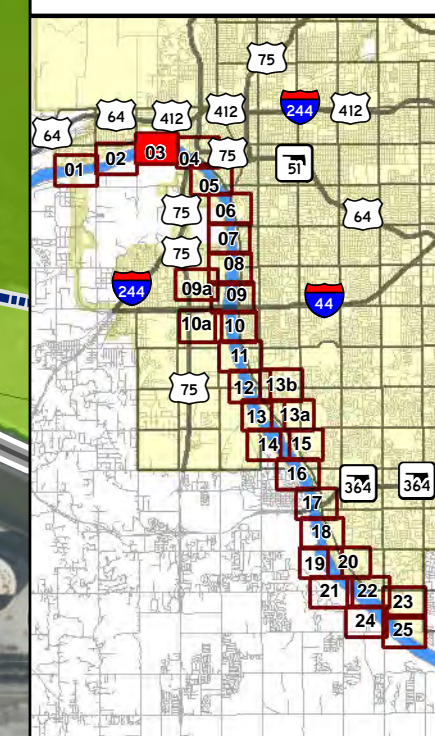

Keystone Dam Release Inundation Areas

305,000 CFS Release

Atlas Page: **03**

- Tulsa City-County Levees
- Tulsa City Limits
- 305K CFS Release