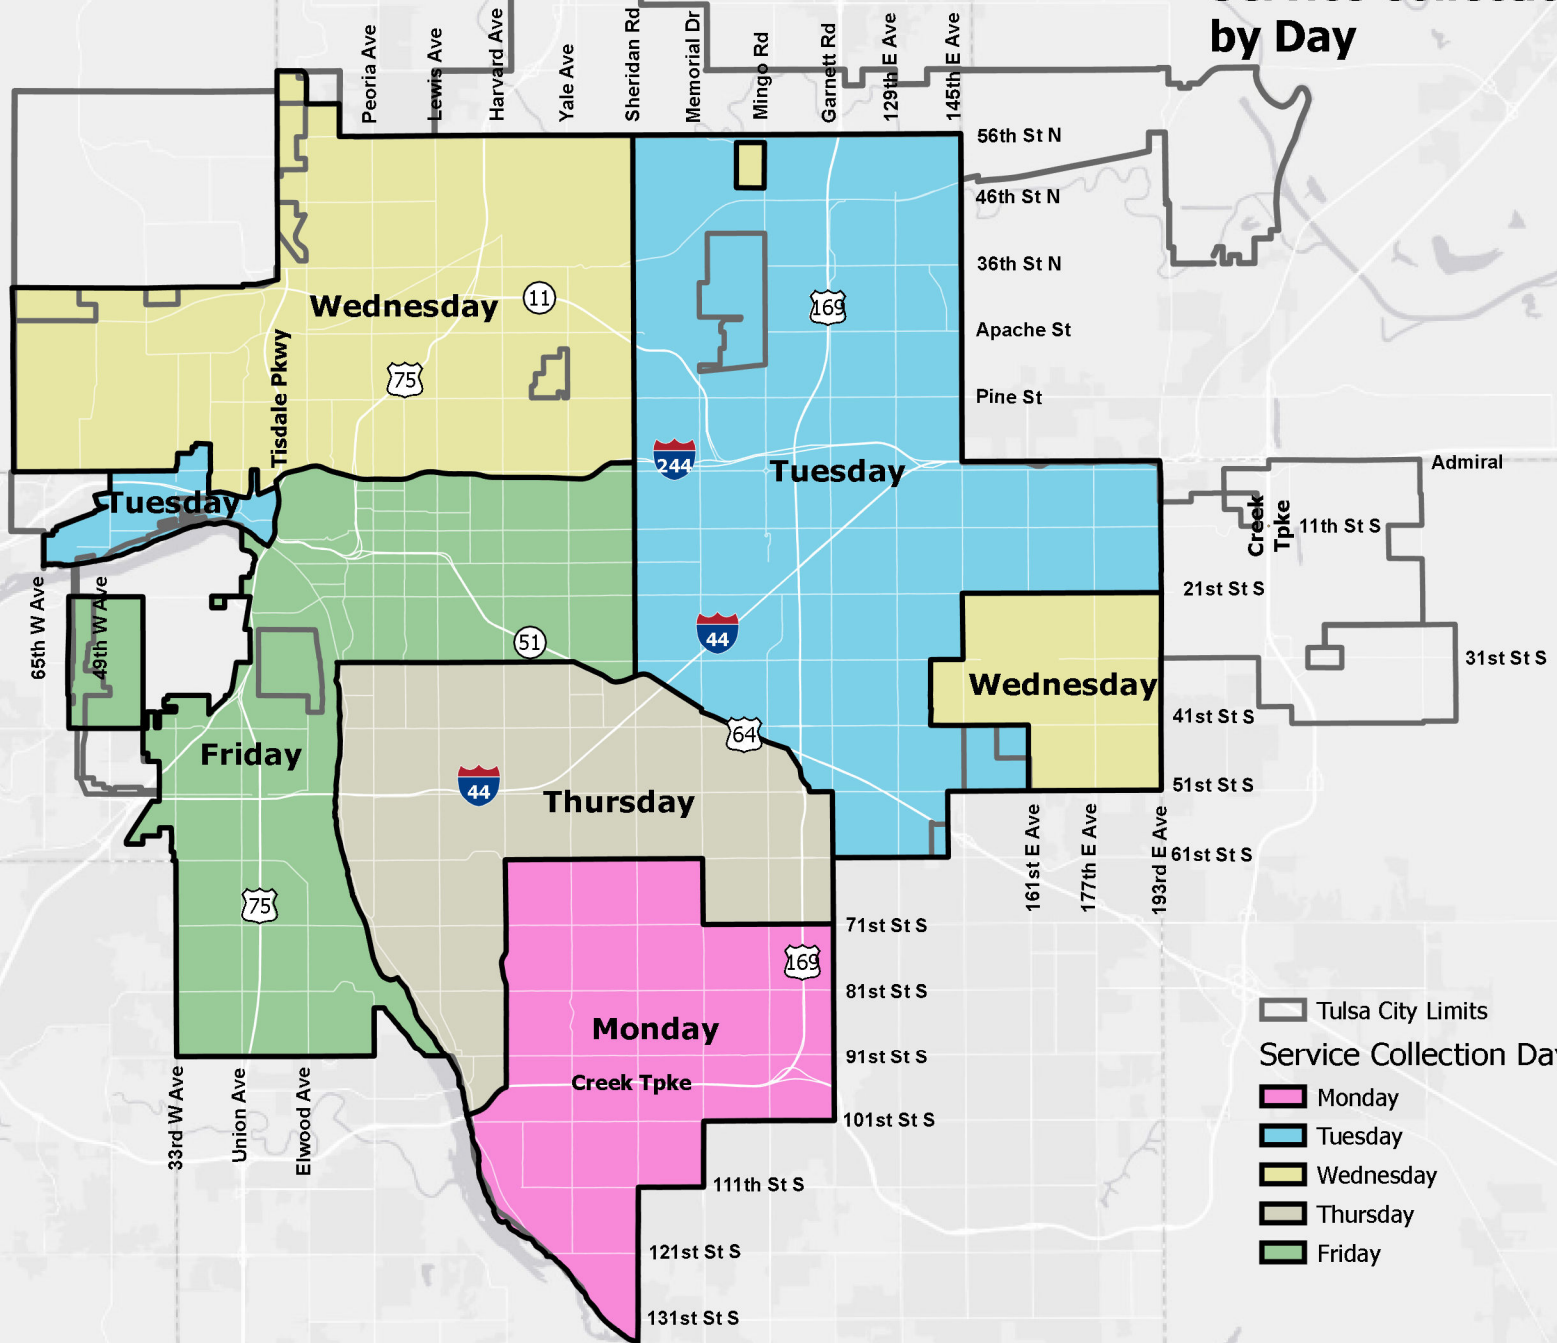

# City of Tulsa Service Collection by Day

 Tulsa City Limits  
**Service Collection Day**  
 Monday  
 Tuesday  
 Wednesday  
 Thursday  
 Friday