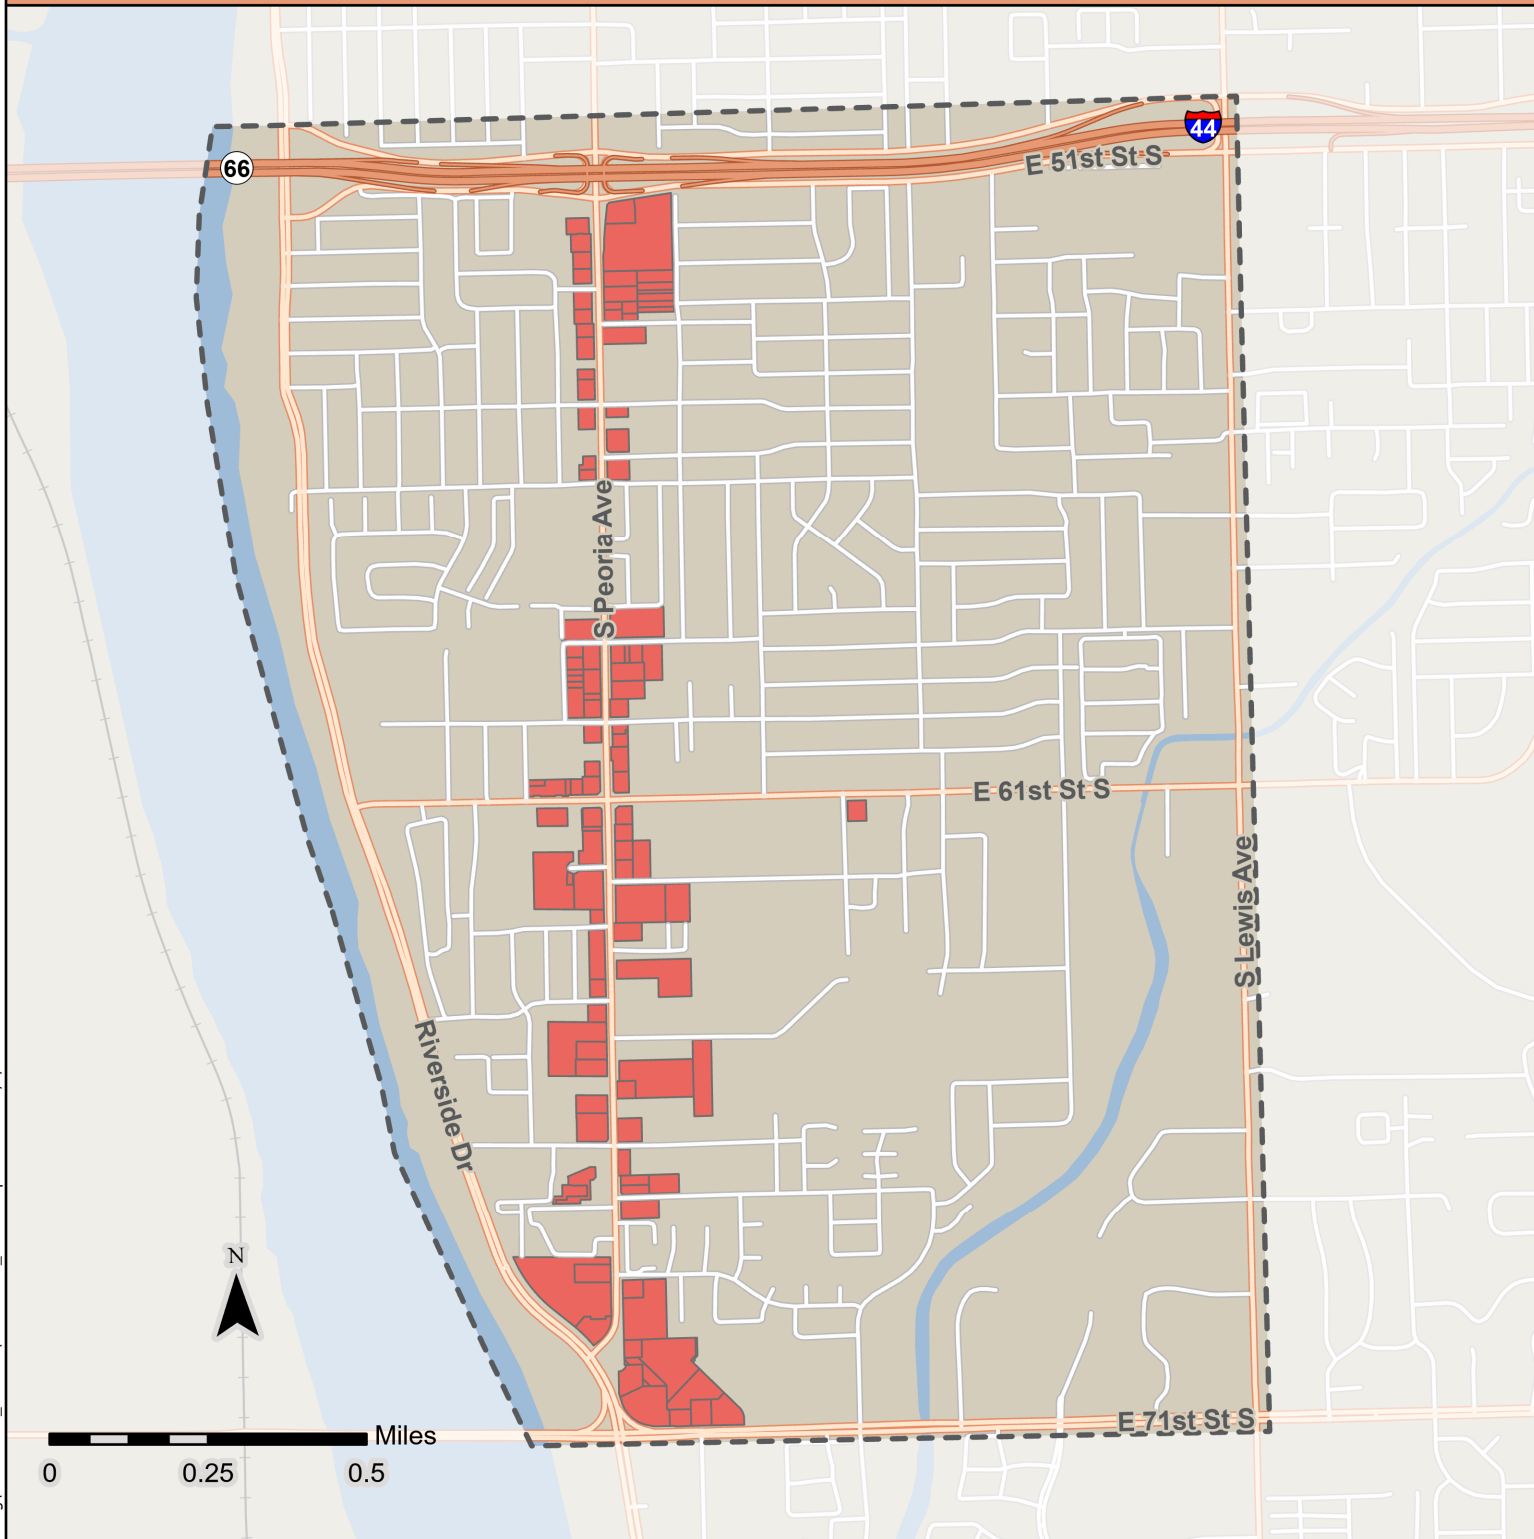

Riverwood Neighborhood

Legend

- Riverwood Neighborhood
- Peoria Commercial Corridor